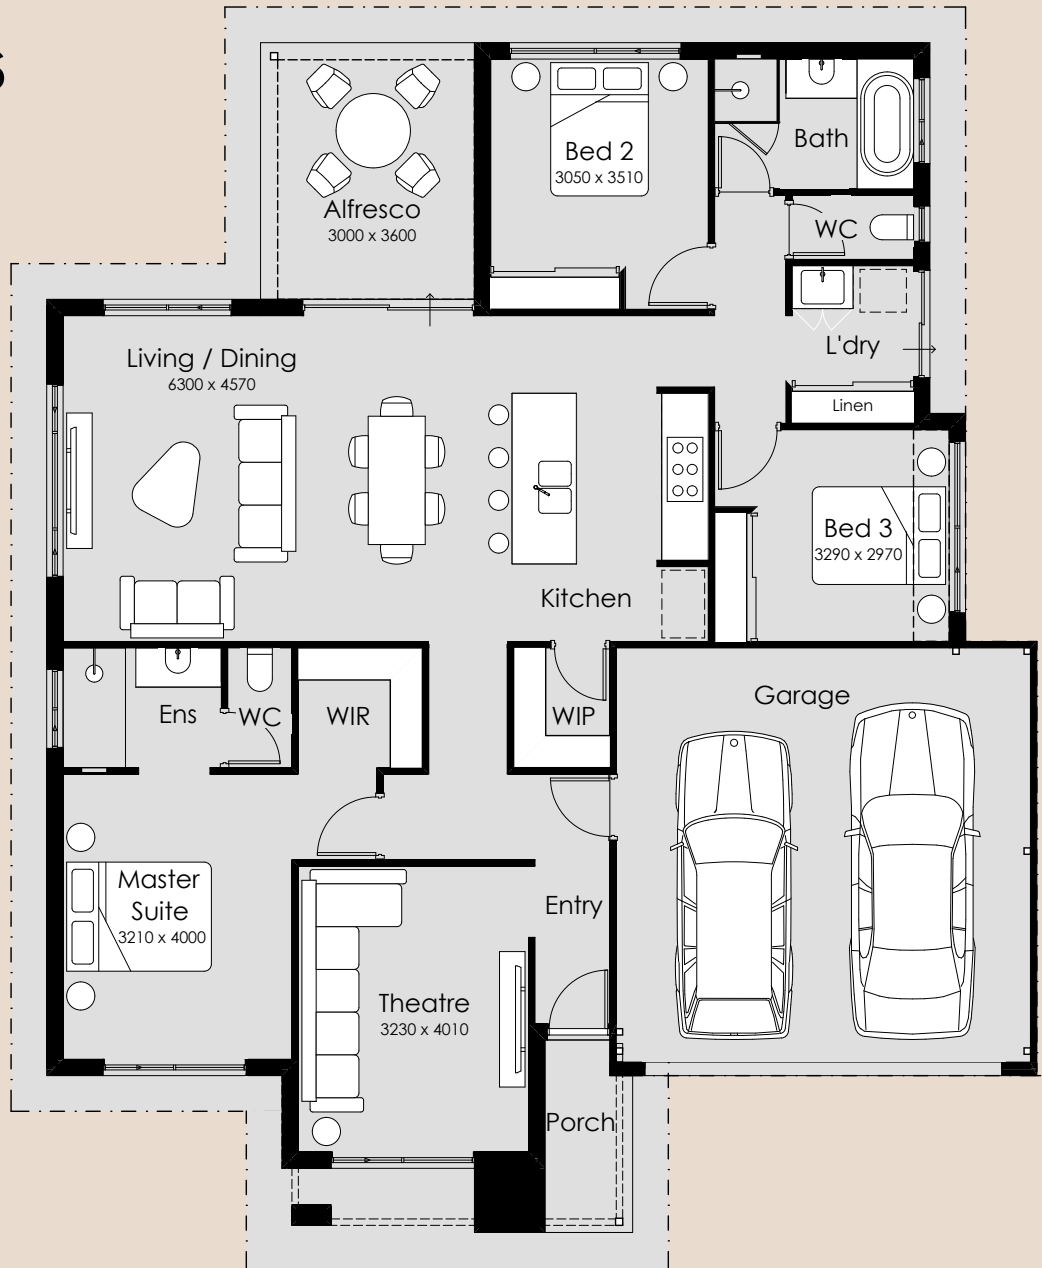

SUMMIT

HOMES GROUP

Canvas

-  3
-  2
-  2

Overall Width – 13.89m

Overall Length – 23.69m

Min Block Width – 15m

Min Block Length – 30m

Total Area – 263.82m²