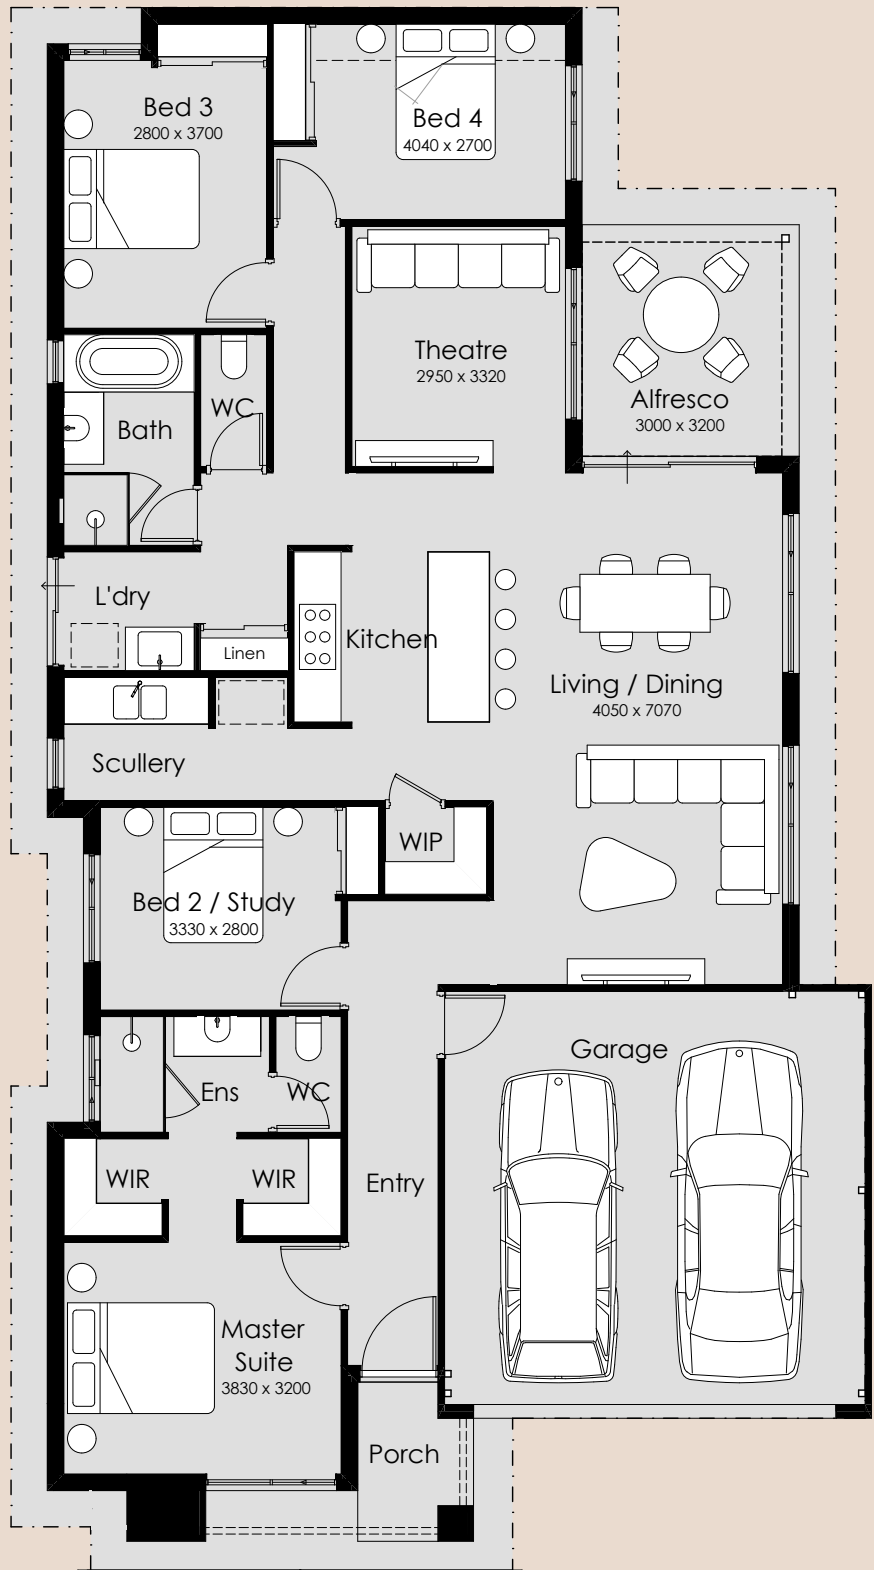

SUMMIT

HOMES GROUP

Chiffon

-  4
-  2
-  2

Overall Width – 11.39m

Overall Length – 21.19m

Min Block Width – 12.50m

Mon Block Length – 25m

Total Area – 205.98m²