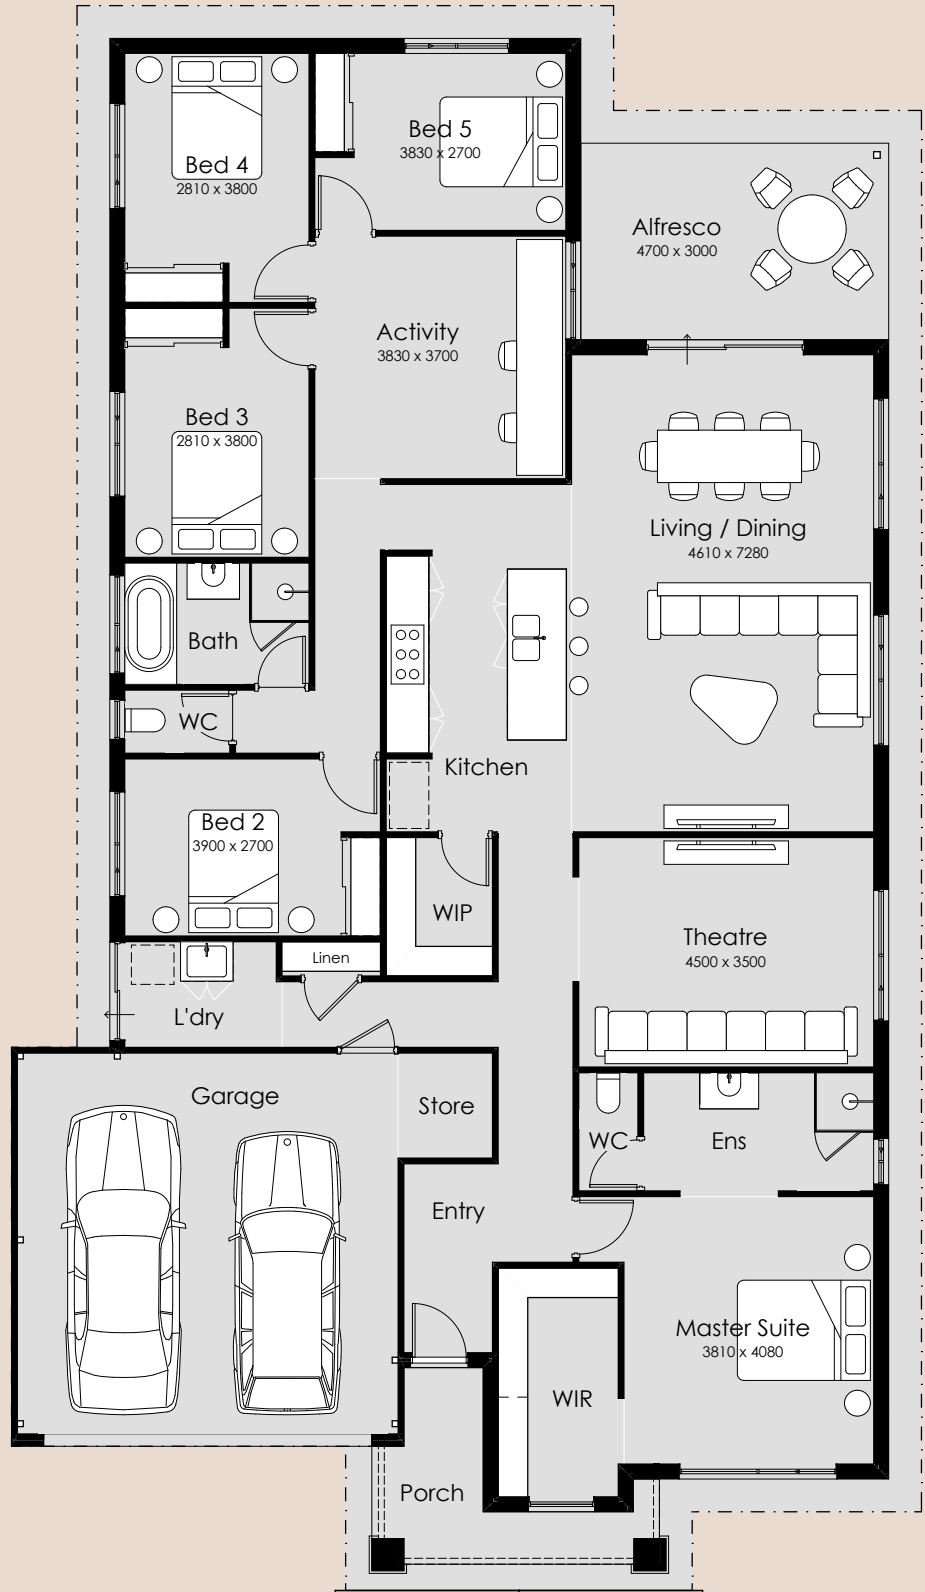

SUMMIT

HOMES GROUP

Equinox

-  5
-  2
-  2

Overall Width – 13.39m

Overall Length – 23.39m

Min Block Width – 15m

Min Block Length – 25m

Total Area – 266.78m²