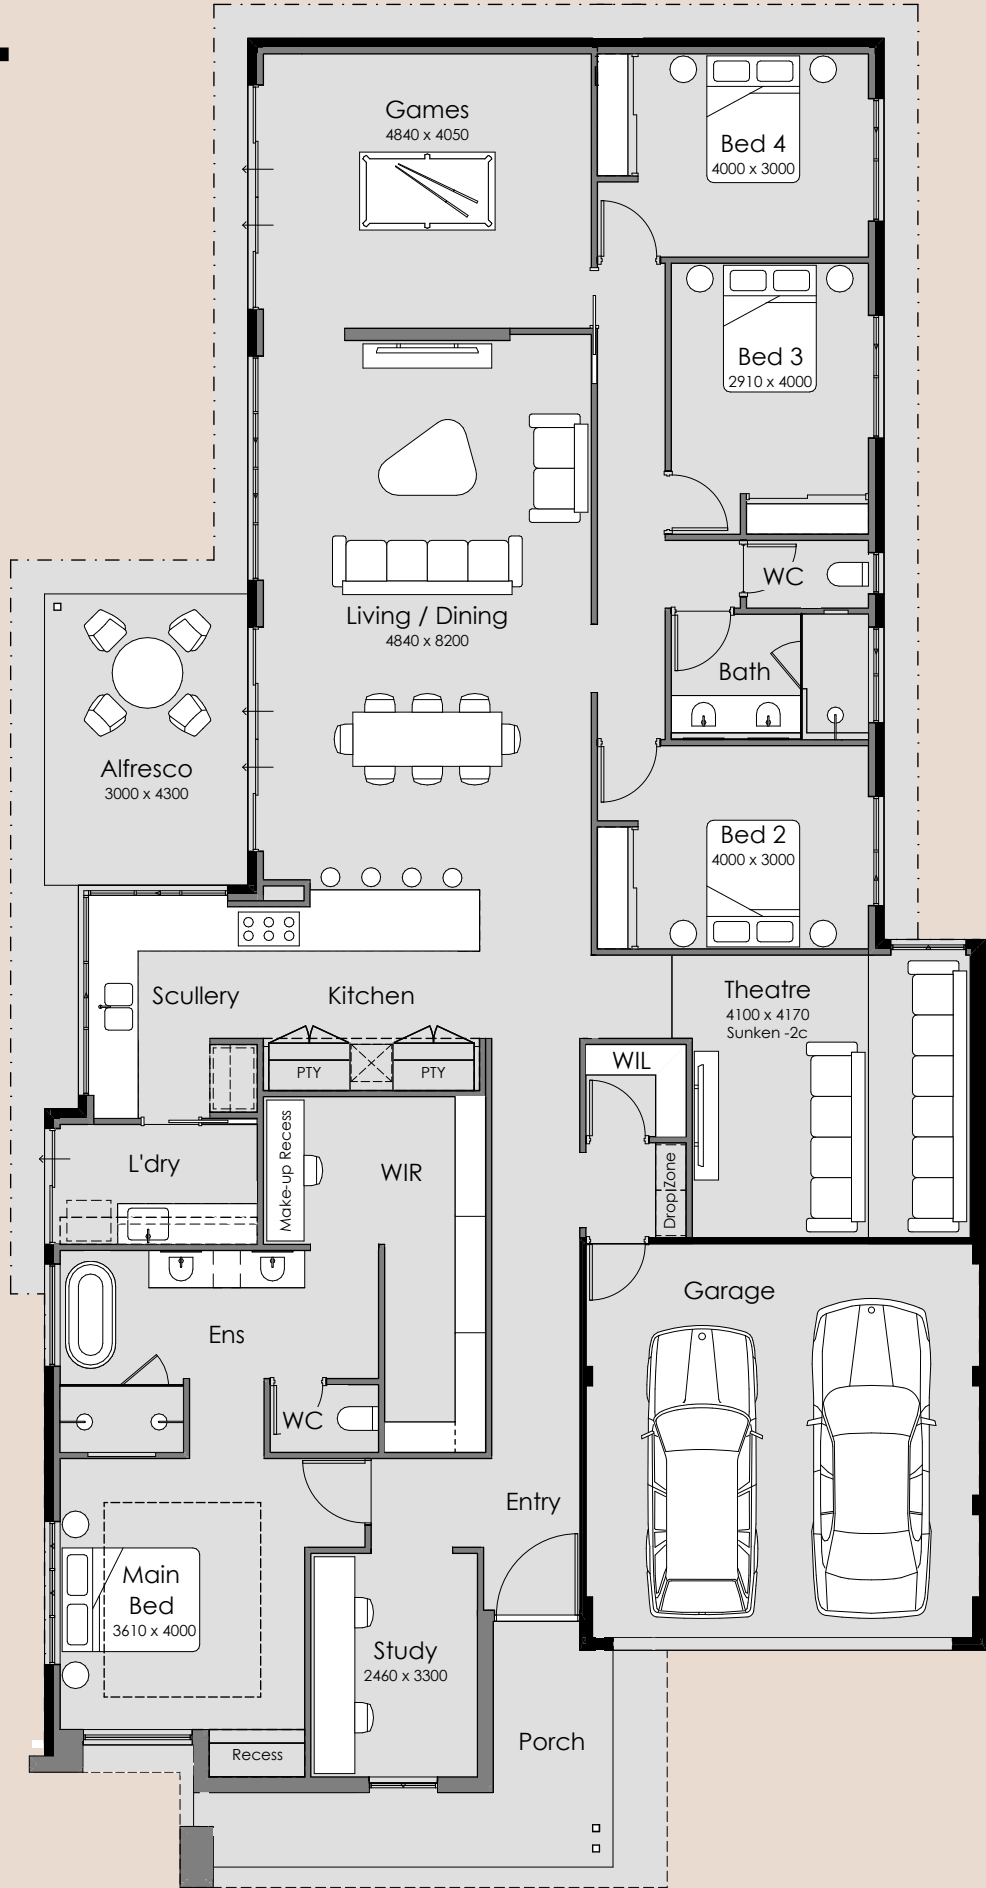

## Kali

- 4
- 2
- 2

Overall Width – 14.115m  
Overall Length – 27.29m  
Min Block Width – 15m  
Min Block Length – 30m  
Total Area – 308m<sup>2</sup>