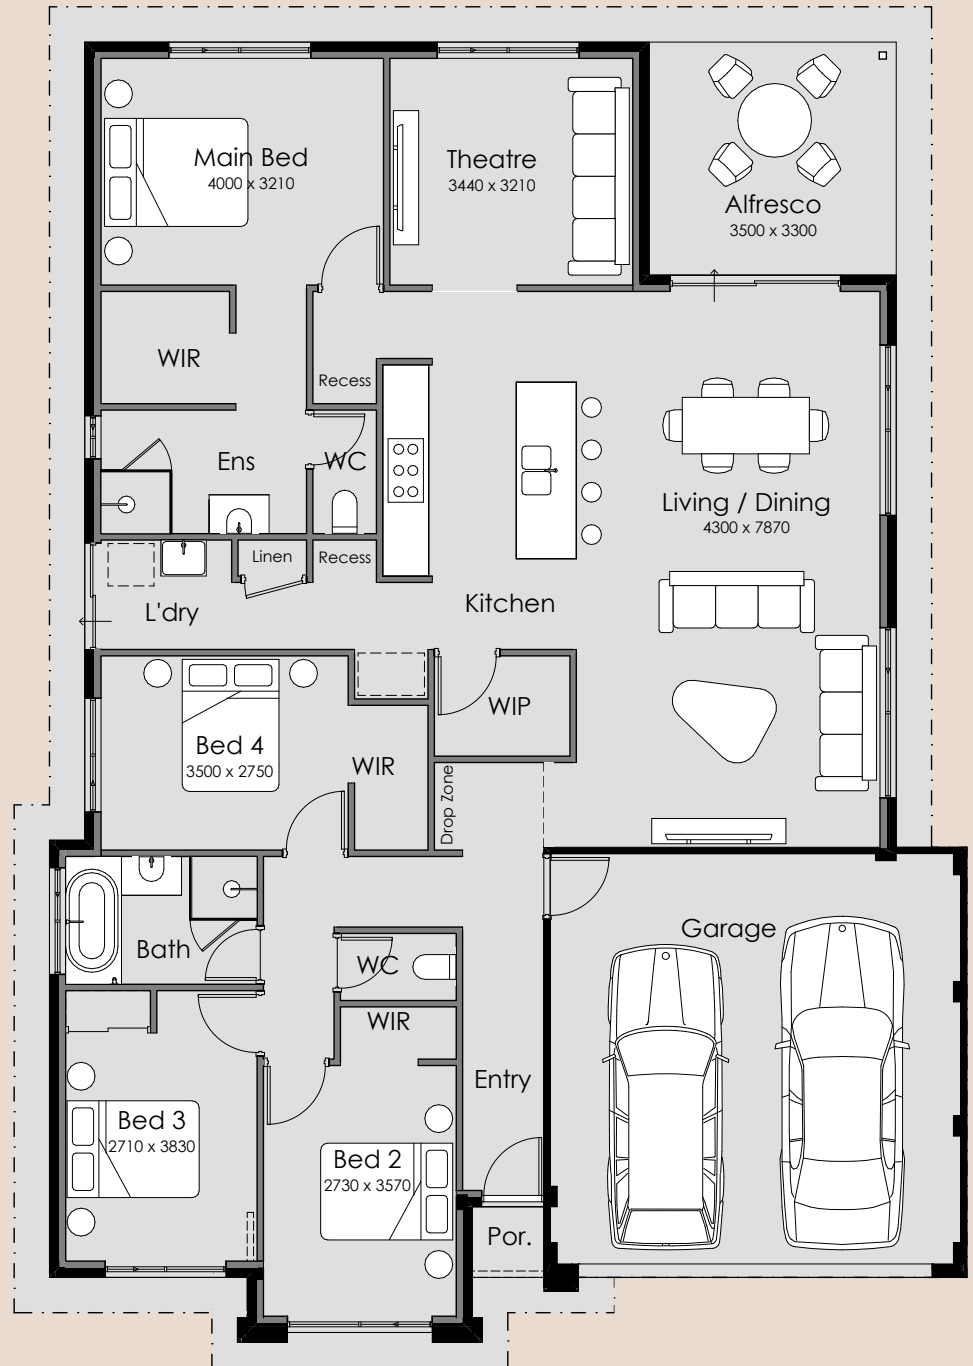

SUMMIT

HOMES GROUP

San Francisco

4

2.5

2

Overall Width – 12.99m

Overall Length – 18.41m

Min Block Width – 15m

Min Block Length – 25m

Total Area – 213.02m²