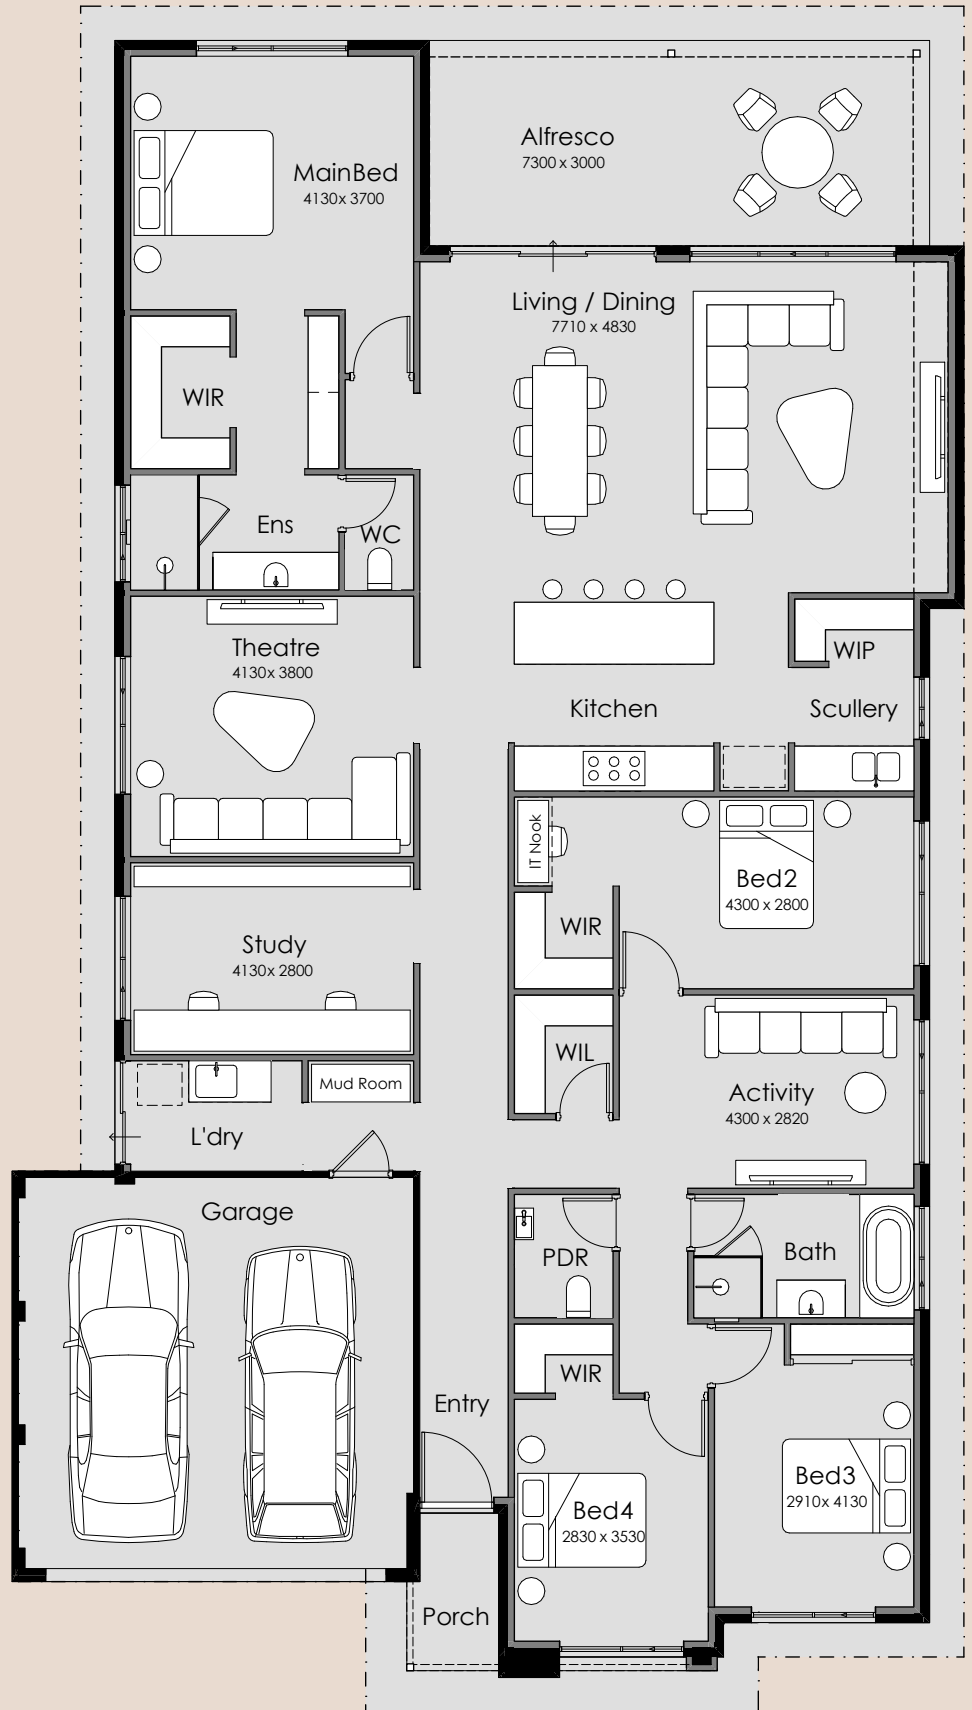

SUMMIT

HOMES GROUP

Azul

4

2.5

2

Overall Width – 13.89m

Overall Length – 23.89m

Min Block Width – 15.00m

Min Block Length – 30.00m

Total Area – 286.93m²