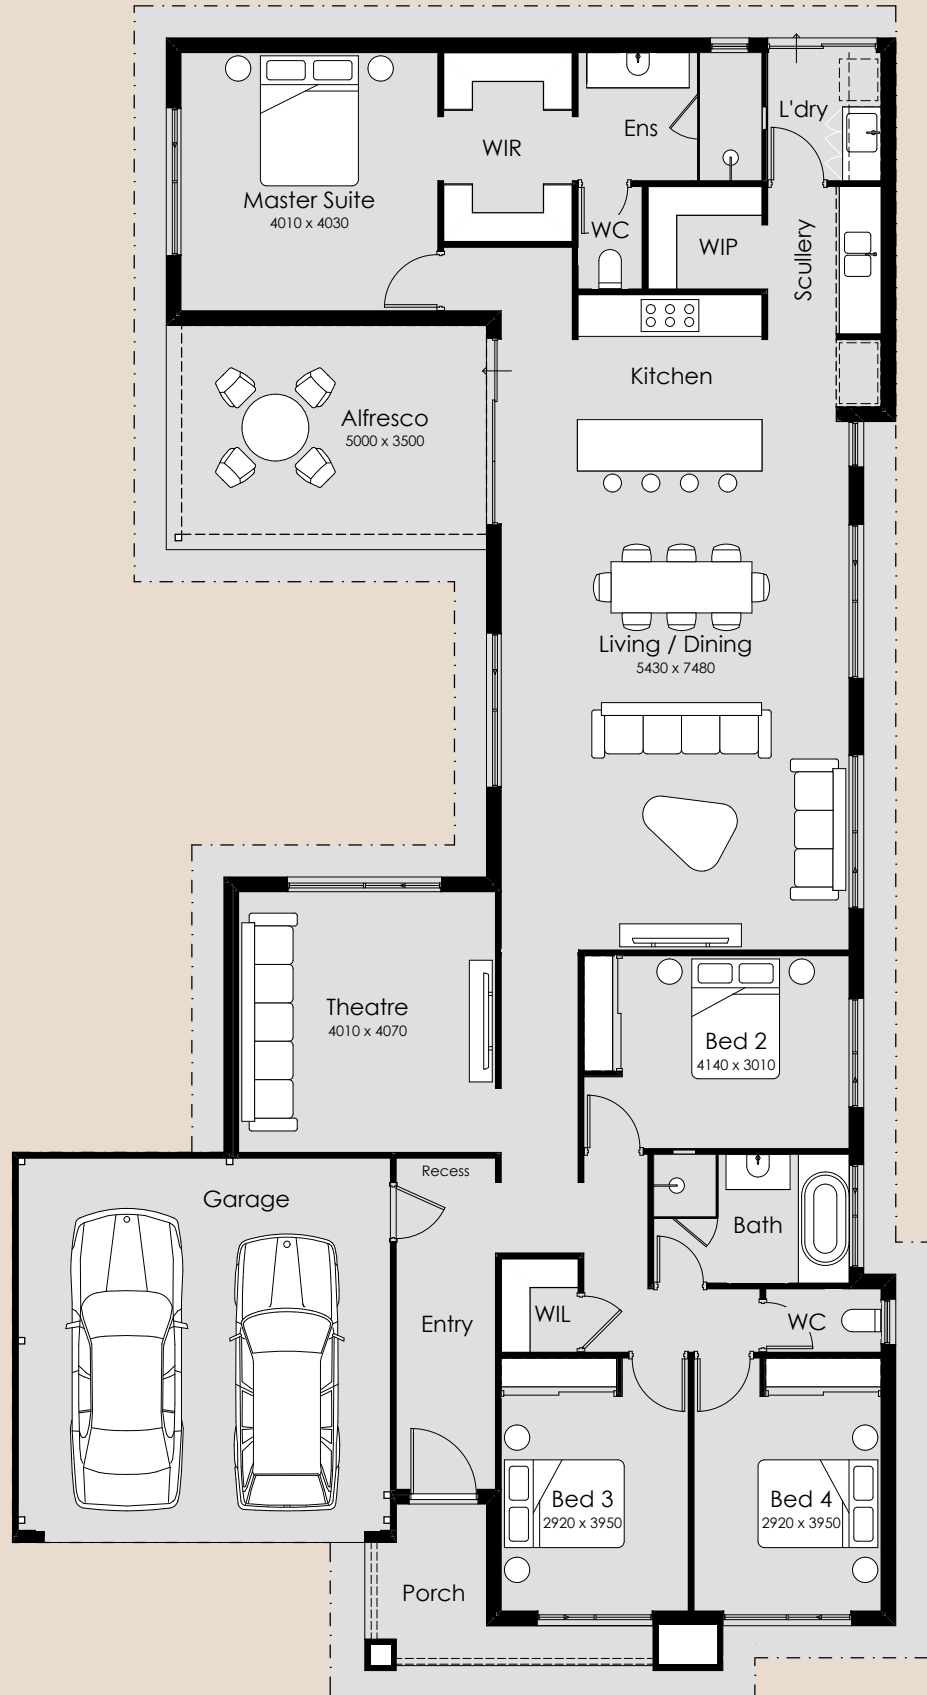

SUMMIT

HOMES GROUP

Cecilia

-  4
-  2
-  2

Overall Width – 13.79m

Overall Length – 25.49m

Min Block Width – 15m

Min Block Length – 30m

Total Area – 260.38m²