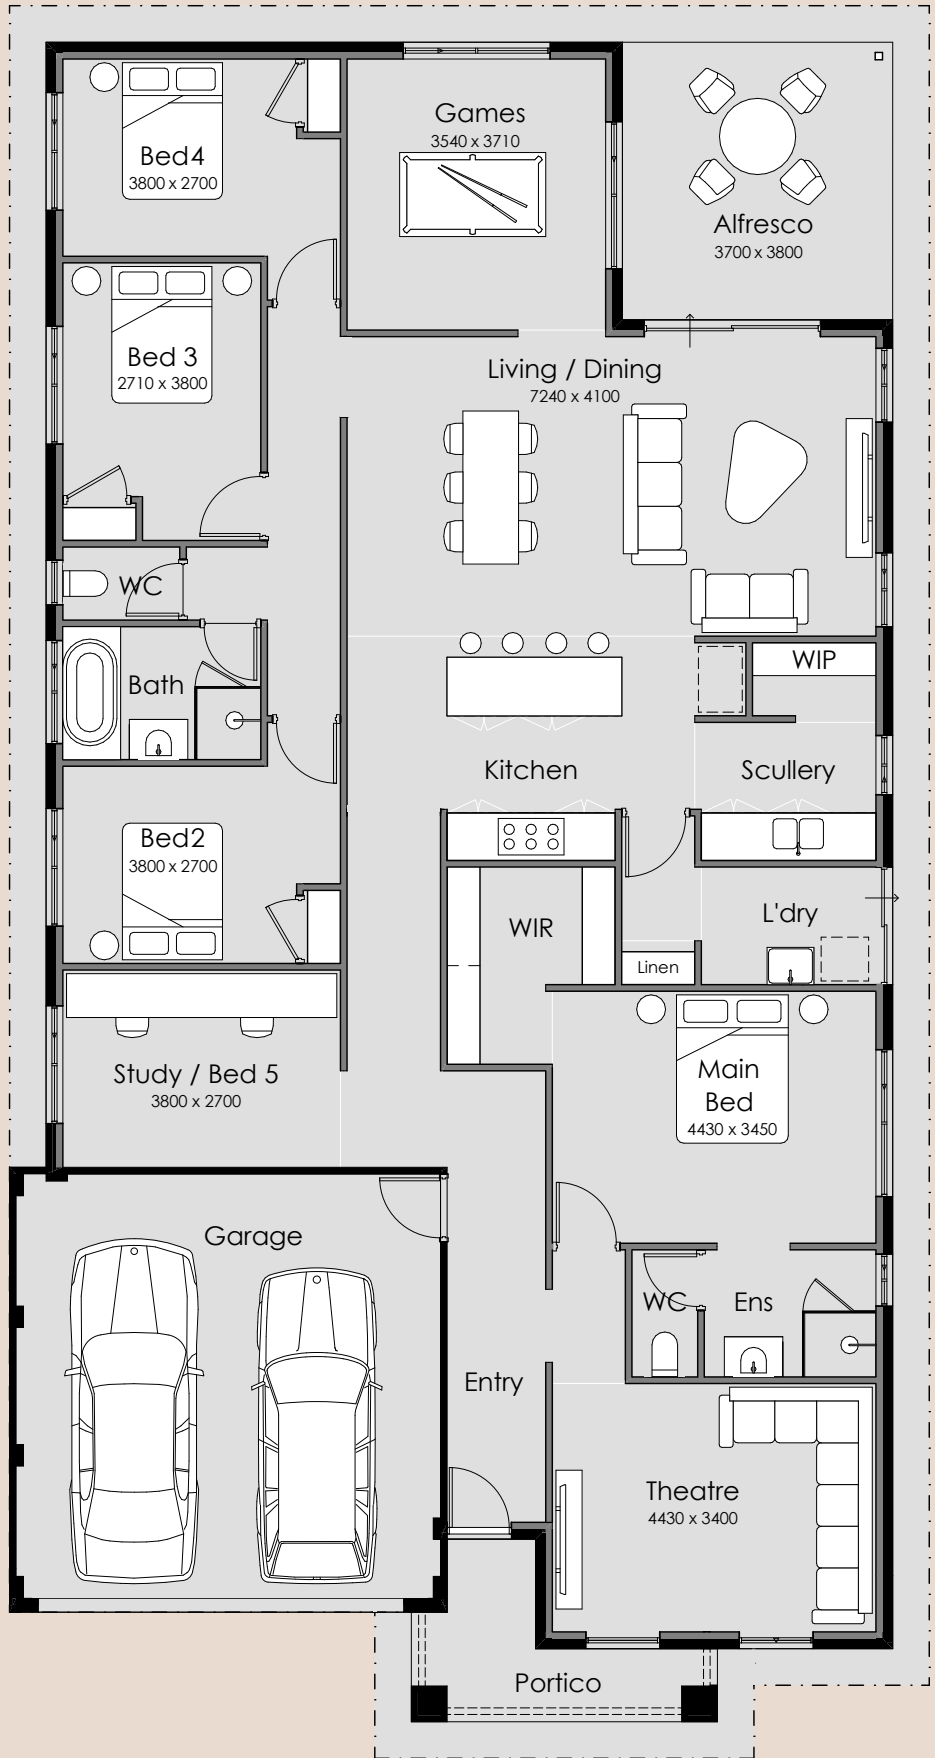

## Fairwood

-  5
-  2
-  2

Overall Width – 12.09m  
Overall Length – 22.99m  
Min Block Width – 15m  
Min Block Length – 30m  
Total Area – 259.60m<sup>2</sup>