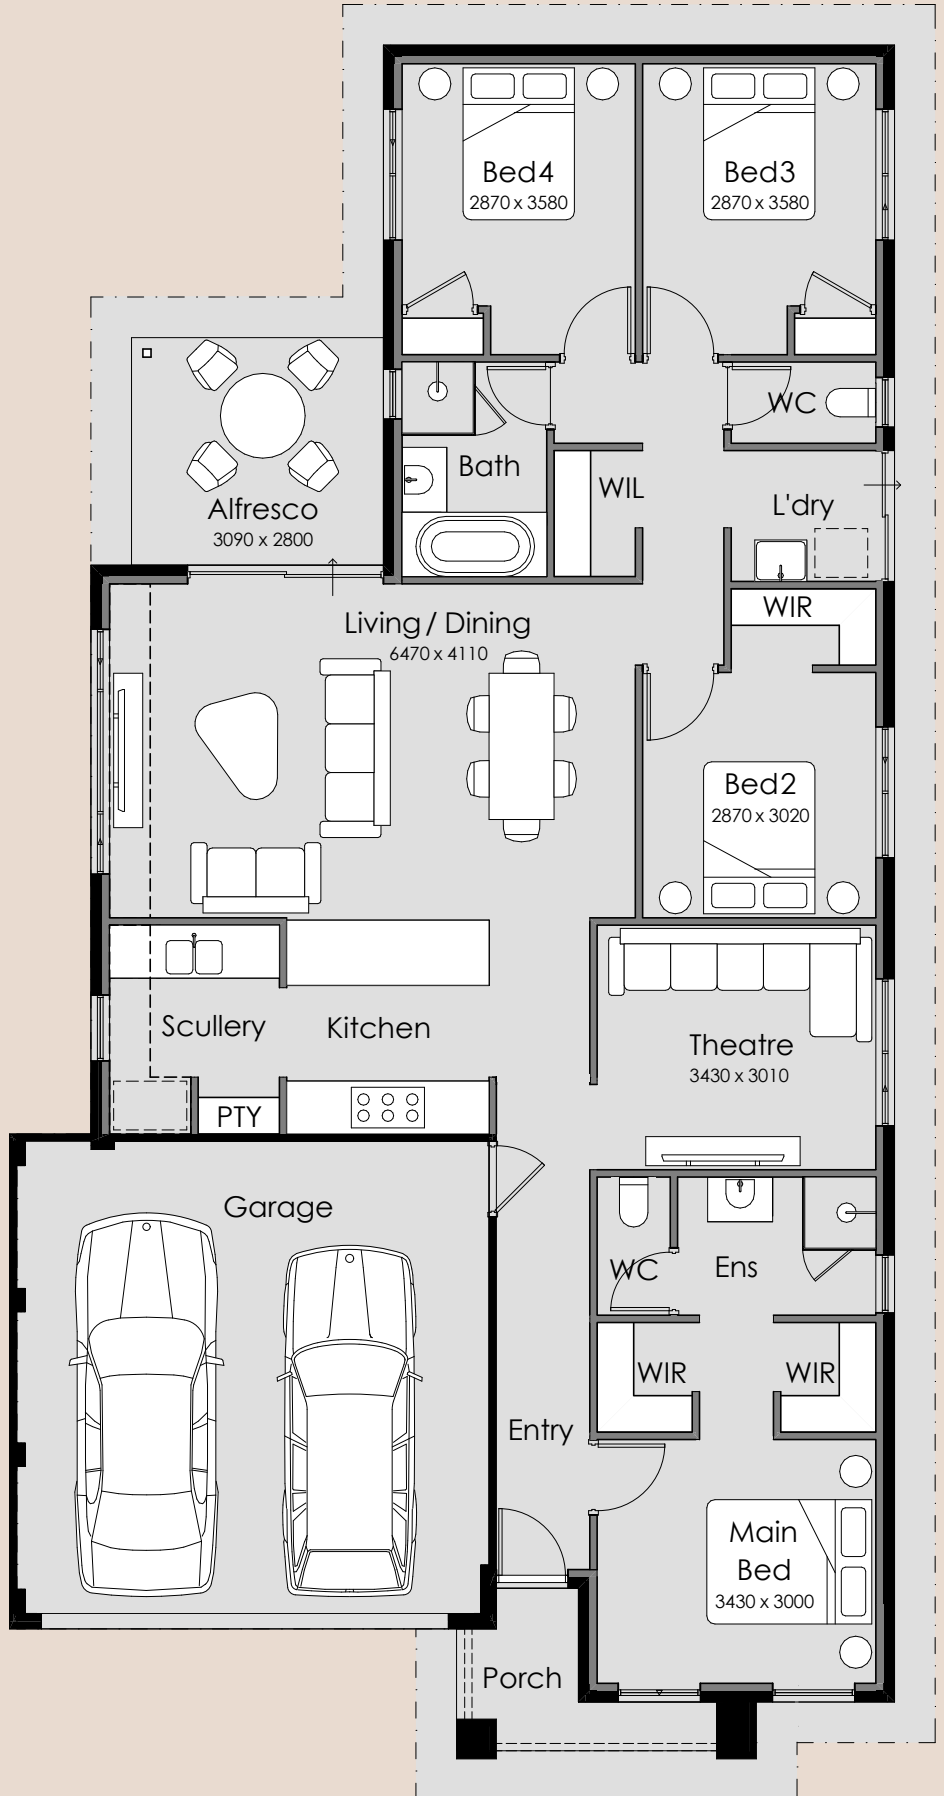

SUMMIT

HOMES GROUP

Torino

-  4
-  2.5
-  2

Overall Width – 10.89m

Overall Length – 21.09m

Min Block Width – 12.5m

Min Block Length – 25m

Total Area – 191.92m²