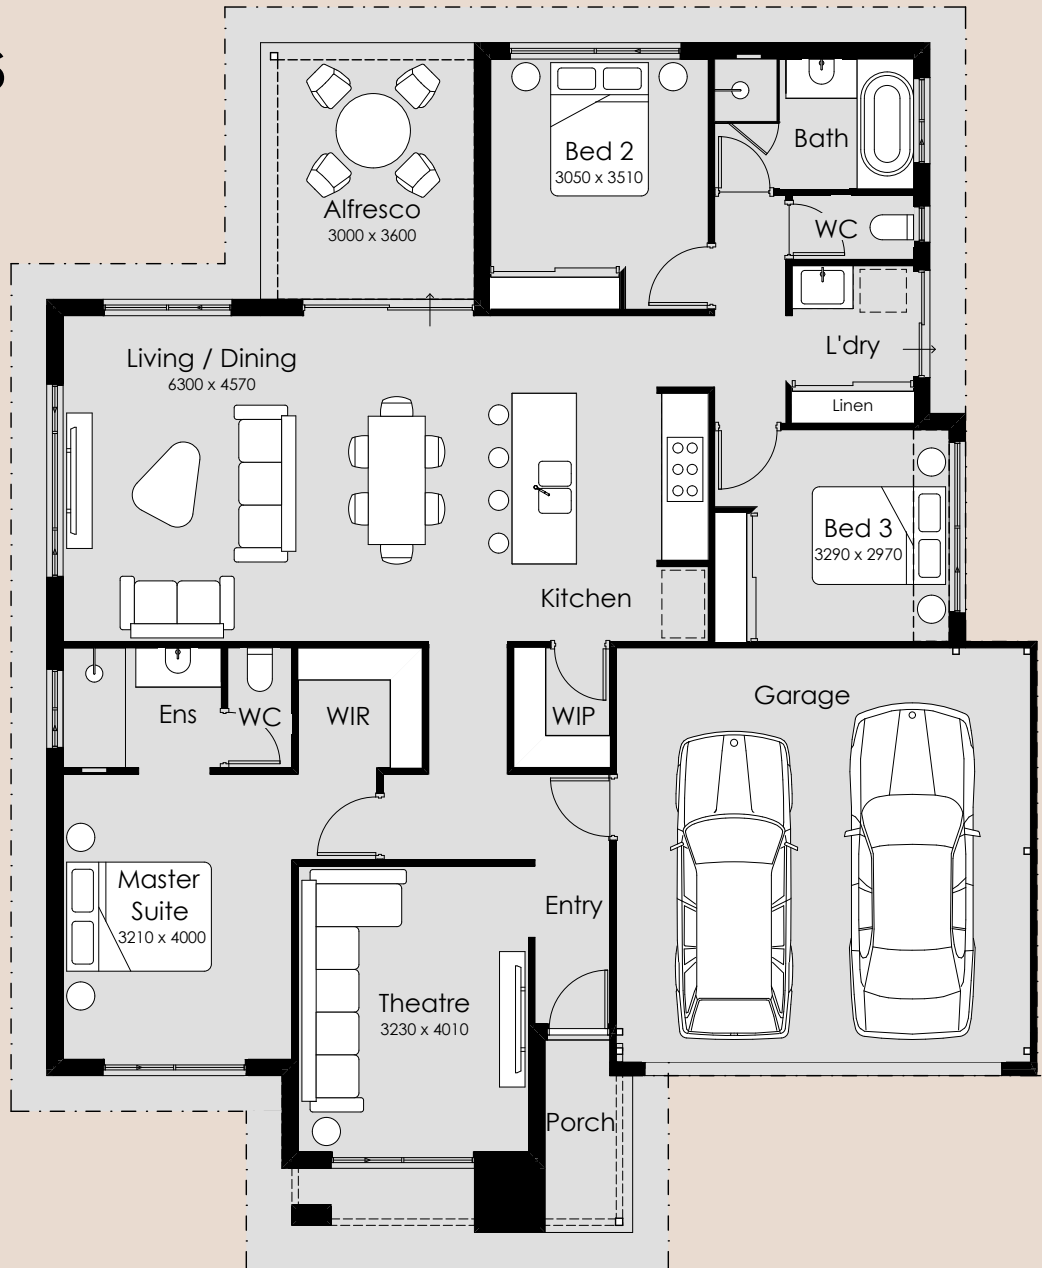

SUMMIT

HOMES GROUP

Canvas

-  3
-  2
-  2

Overall Width – 13.89m
Overall Length – 16.69m
Min Block Width – 15m
Min Block Length – 20m
Total Area – 187.86m²