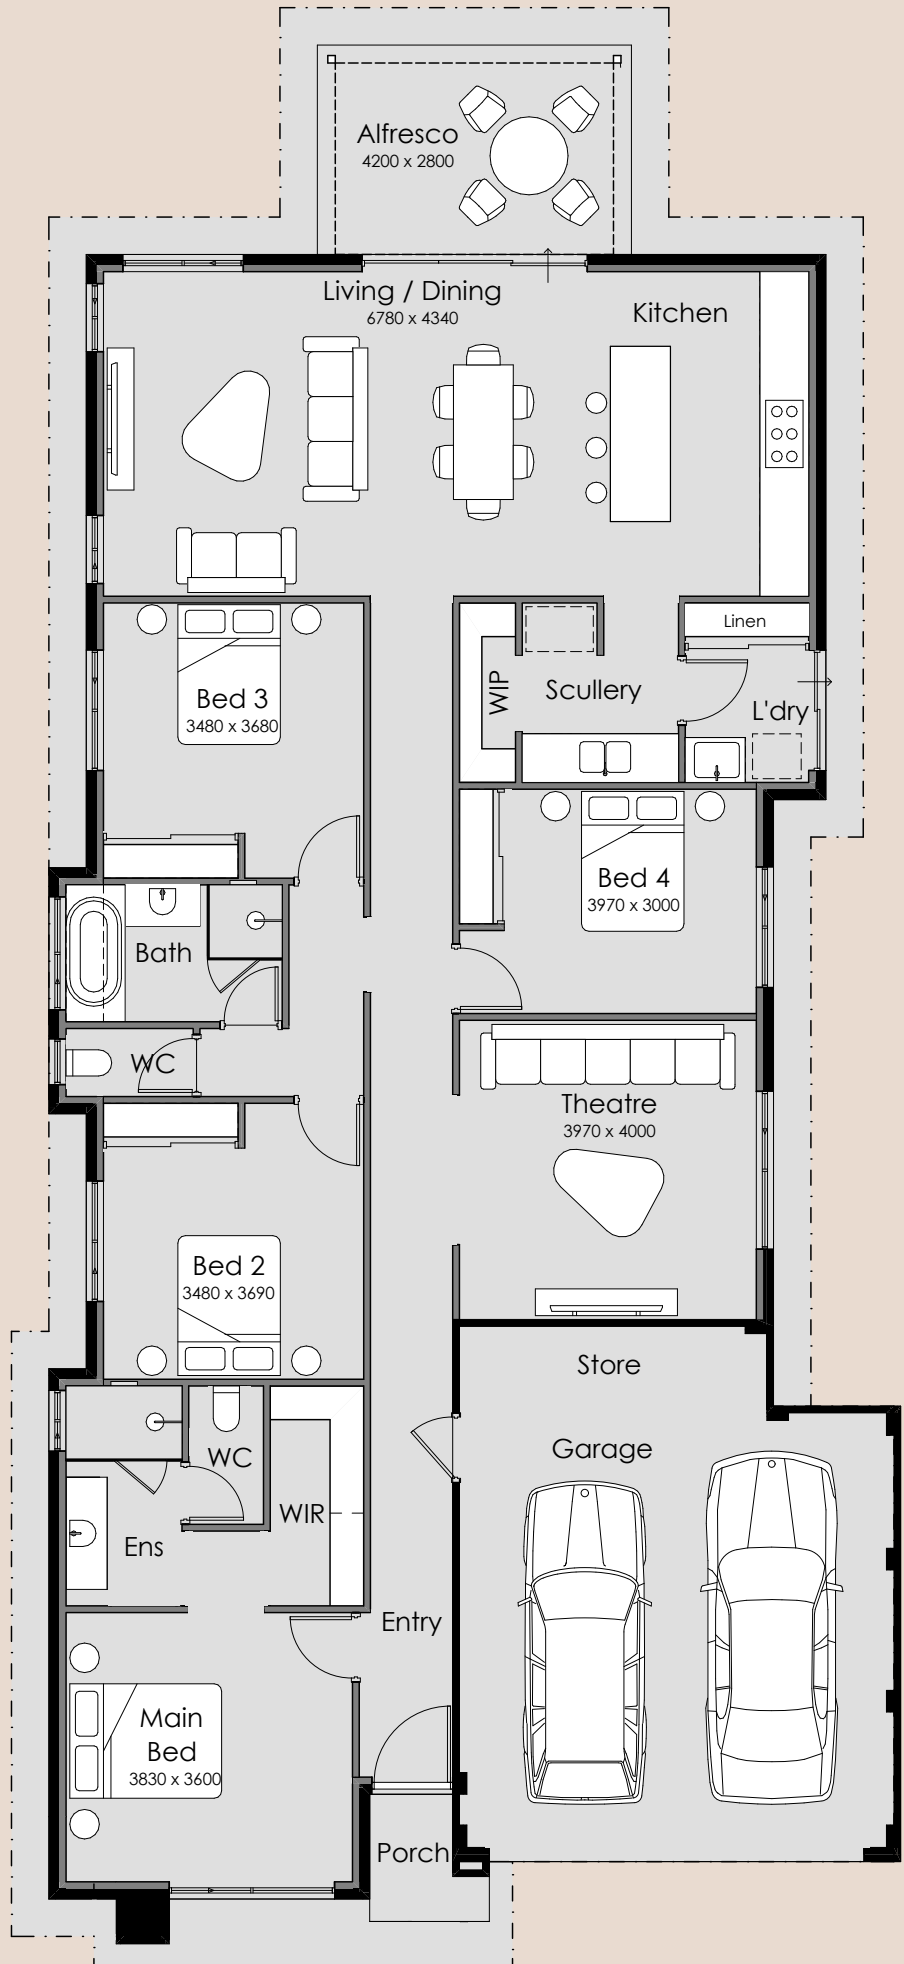

SUMMIT

HOMES GROUP

Mana

- 4
- 2
- 2

Overall Width – 11.39m
Overall Length – 25.25m
Min Block Width – 12.50m
Min Block Length – 30.00m
Total Area – 233m²