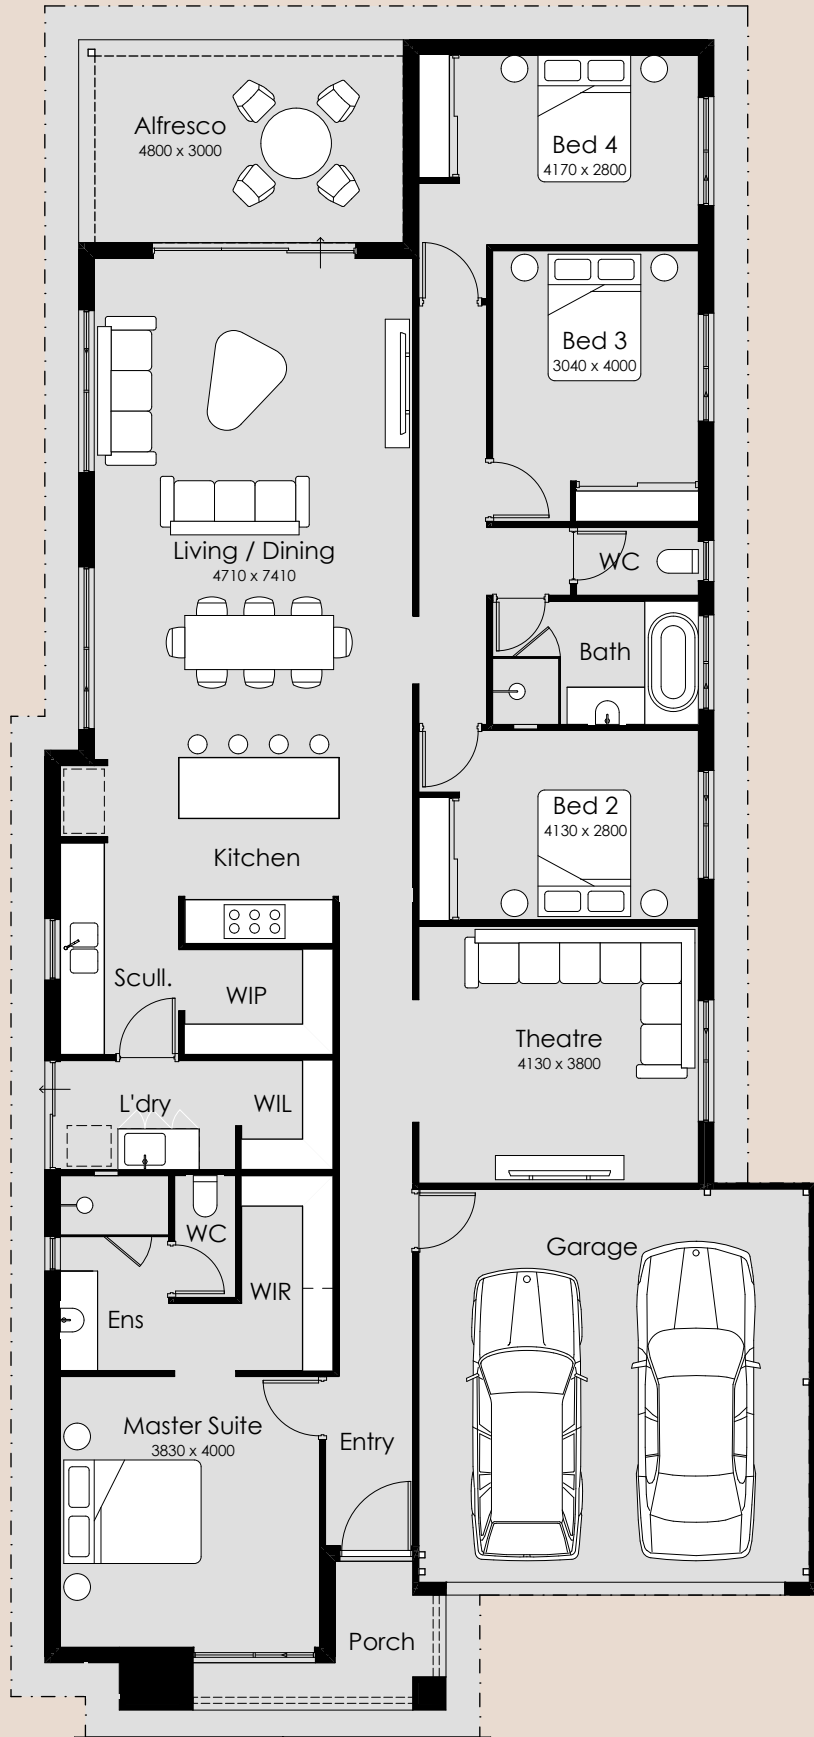

SUMMIT

HOMES GROUP

Poplin

-  4
-  2
-  2

Overall Width – 11.39m

Overall Length – 24.69m

Min Block Width – 12.50m

Min Block Length – 30m

Total Area – 237m²