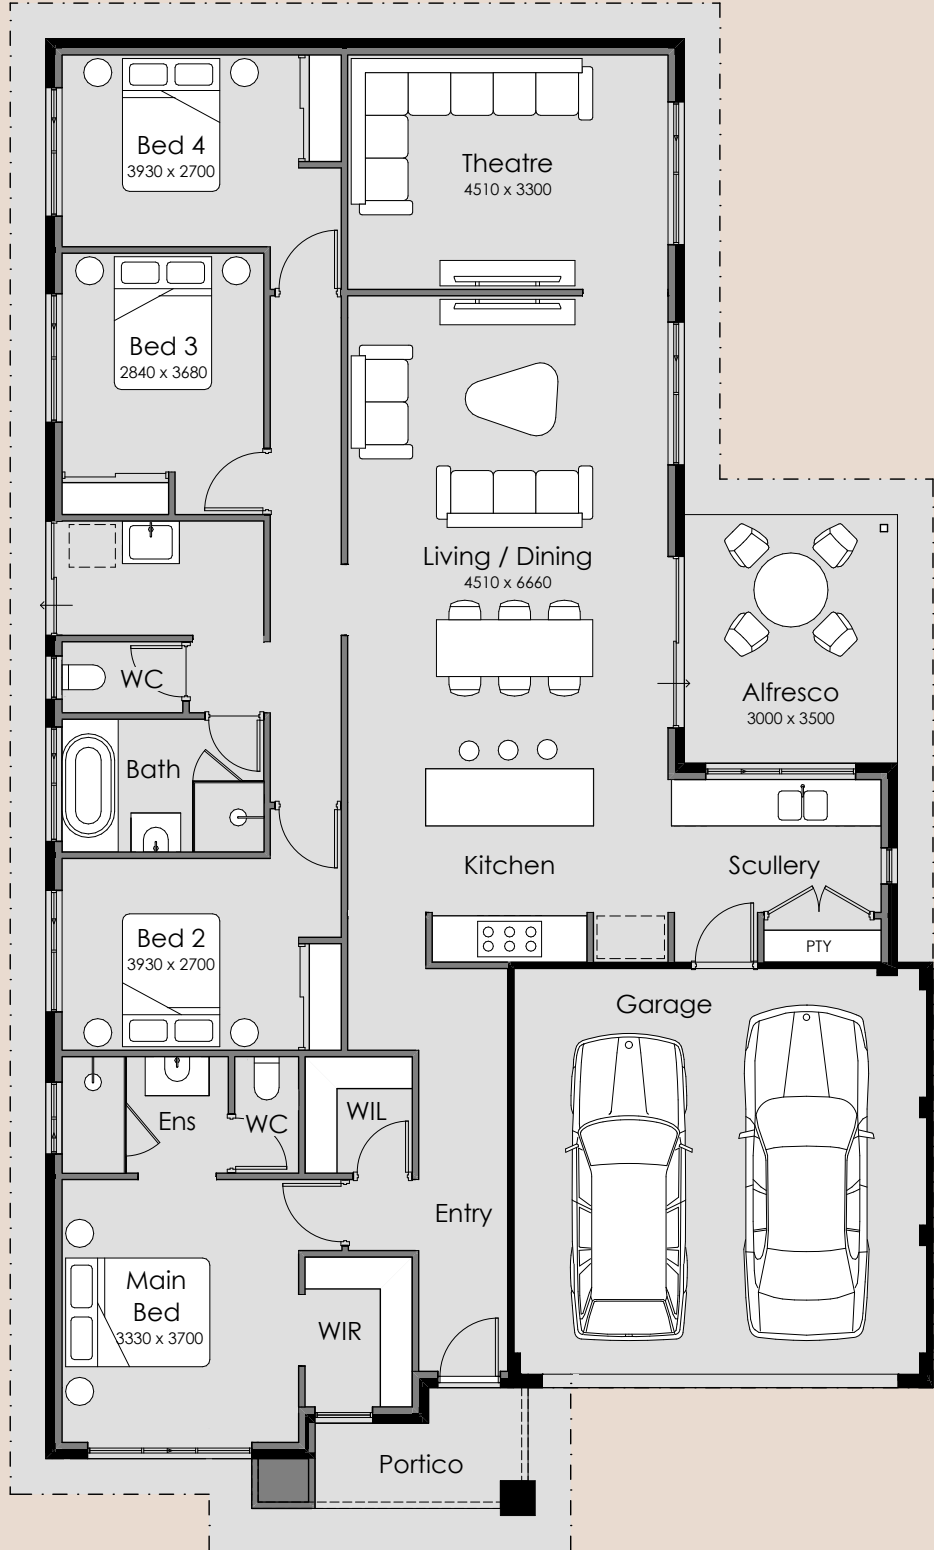

SUMMIT

HOMES GROUP

Kiyo Adore

- 4
- 2
- 2

Overall Width – 12.49m

Overall Length – 20.79m

Min Block Width – 15m

Min Block Length – 25m

Total Area – 219m²