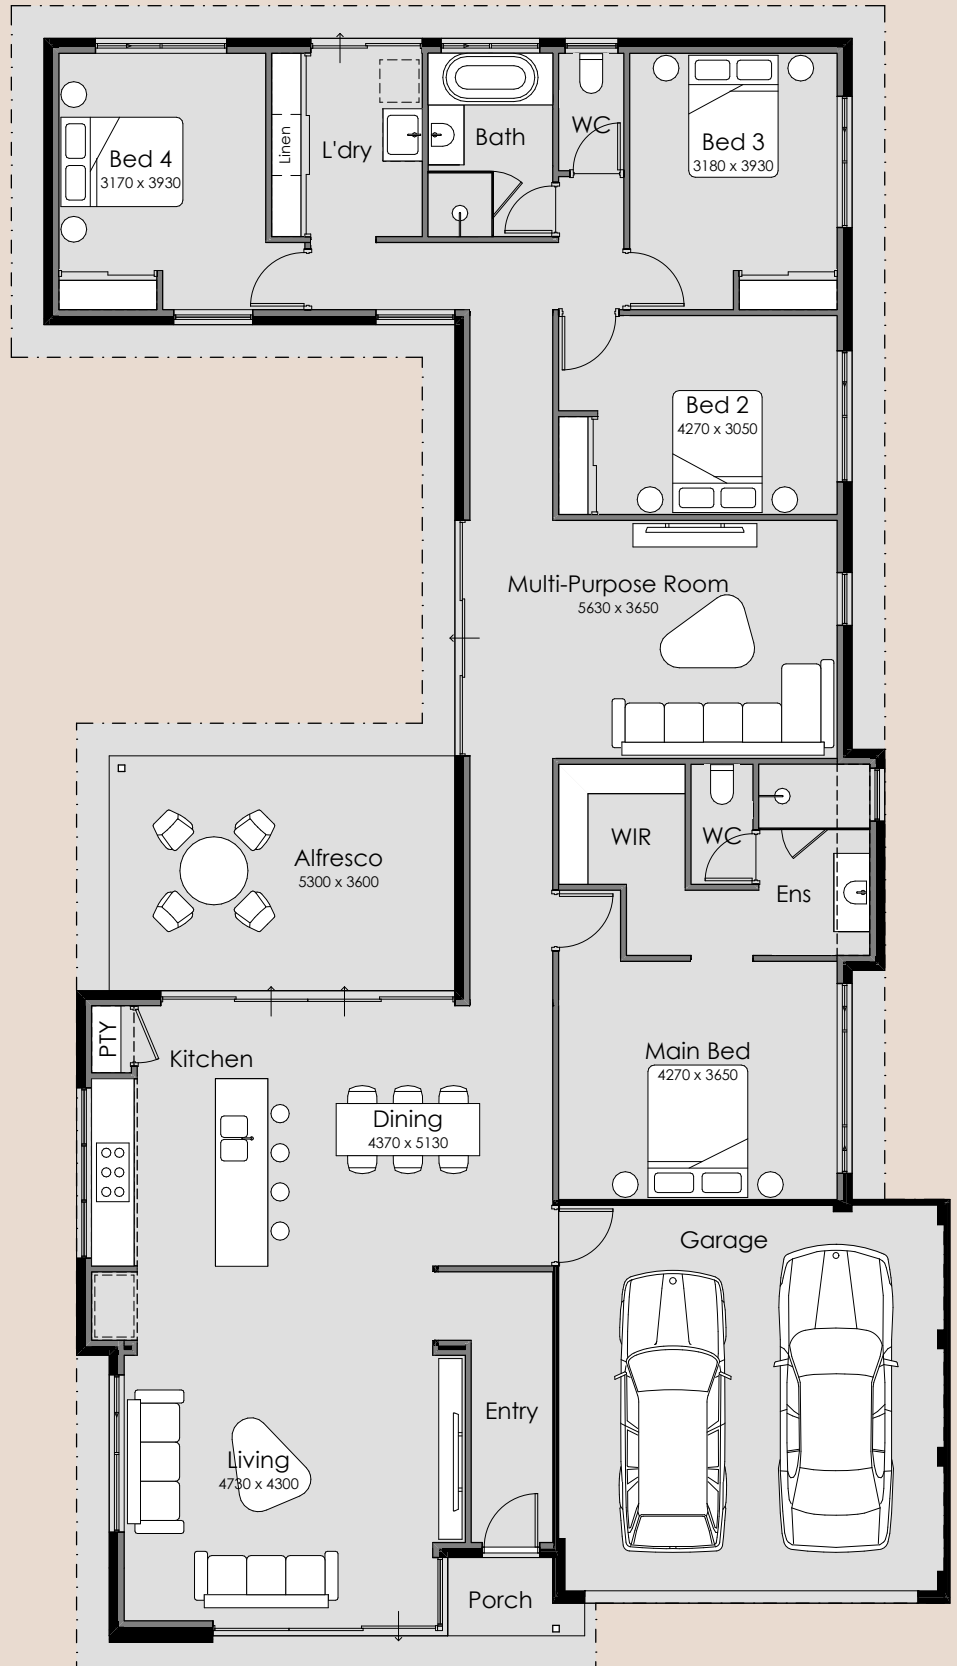

SUMMIT HOMES GROUP

Proxima

Overall Width – 13.89m
Overall Length – 24.59m
Min Block Width – 15m
Min Block Length – 30m
Total Area – 260m²