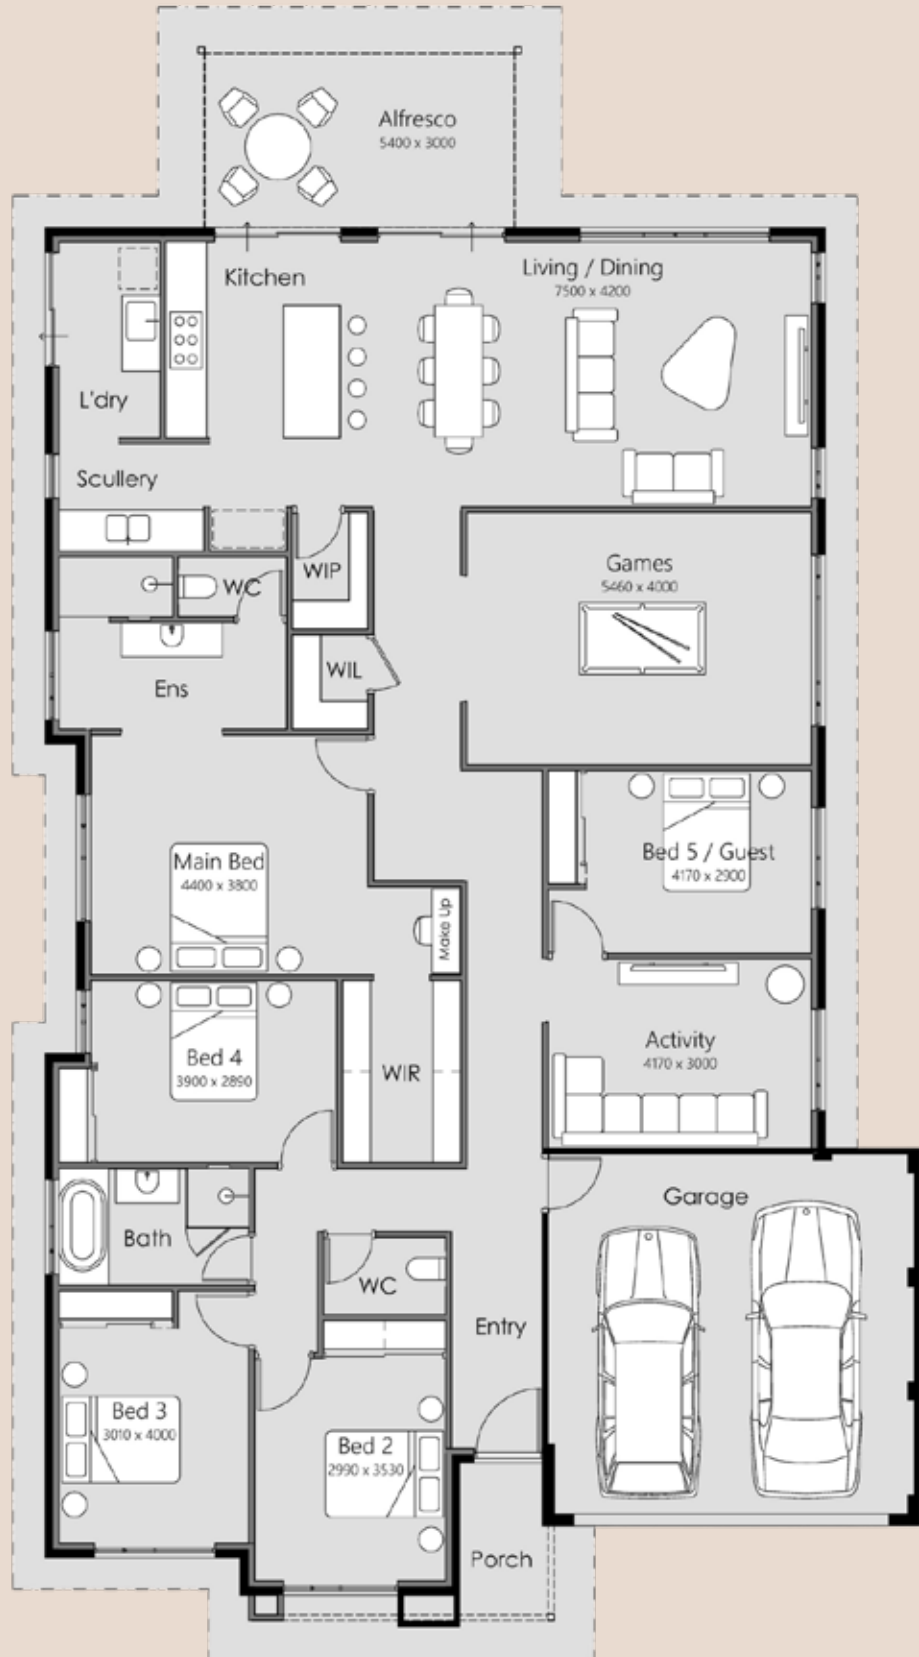

SUMMIT

HOMES GROUP

5 Bed

Overall Width – 13.89m
Overall Length – 25.05m
Min Block Width – 15m
Min Block Length – 30m
Total Area – 285.46m²