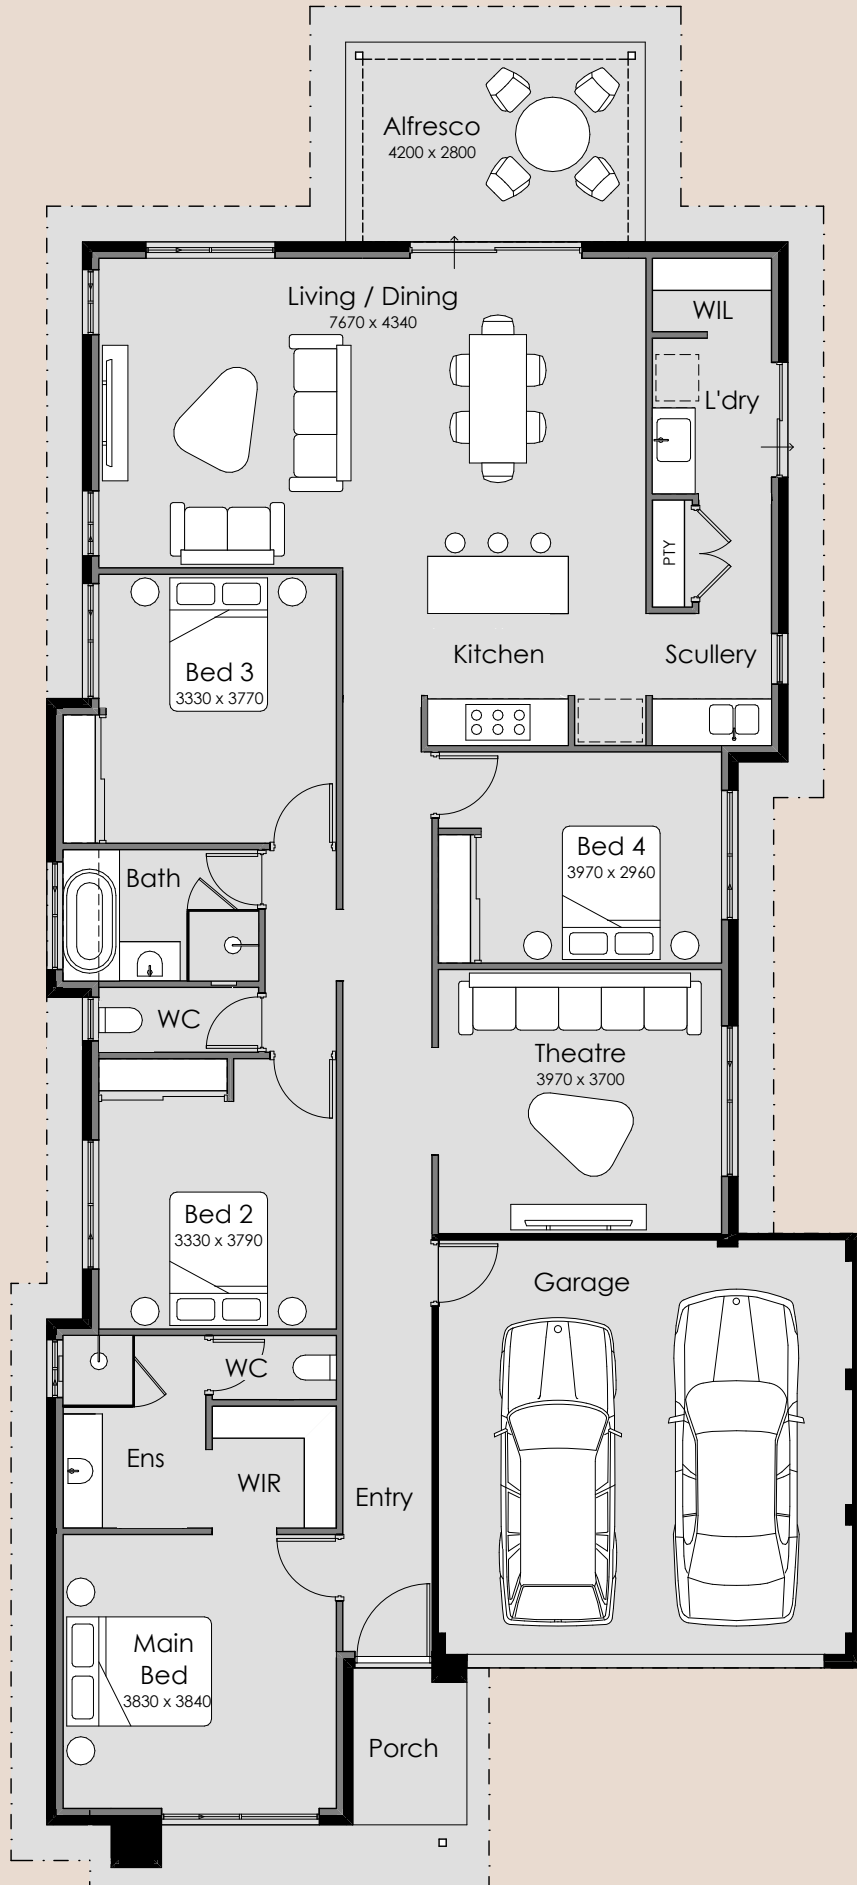

SUMMIT

HOMES GROUP

Aria Grande

Overall Width – 11.39m

Overall Length – 25.45m

Min Block Width – 12.50m

Min Block Length – 30.00m

Total Area – 228.32m²