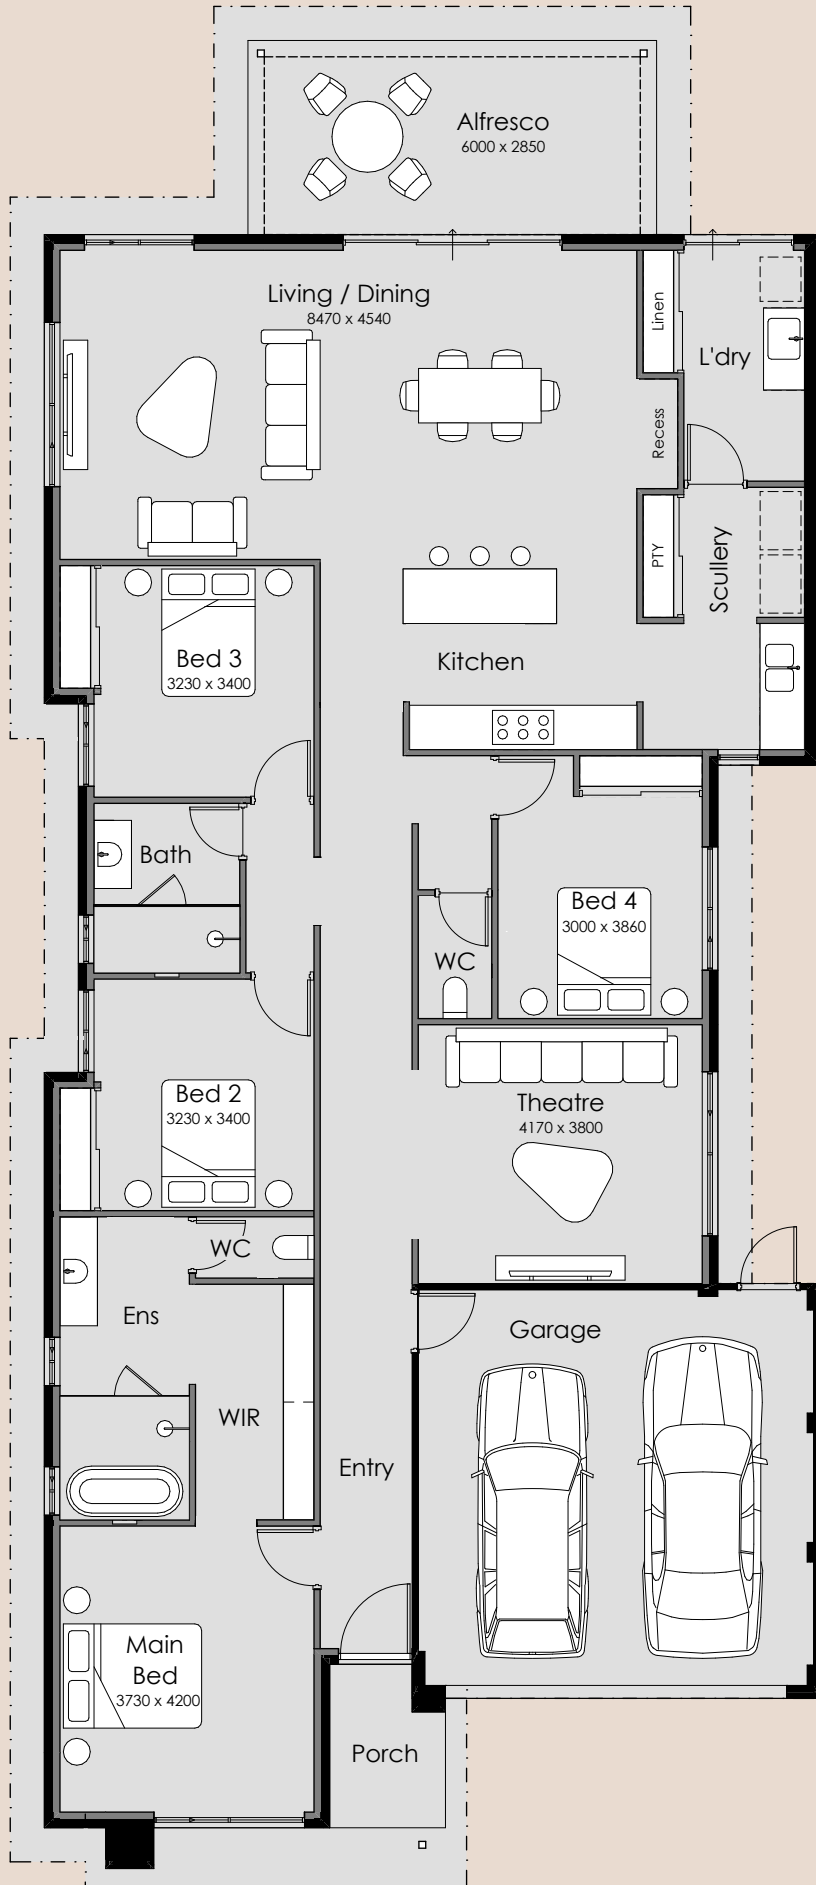

SUMMIT

HOMES GROUP

Aria Venti

- 4
- 2
- 2

Overall Width – 11.39m

Overall Length – 26.93m

Min Block Width – 12.50m

Min Block Length – 30.00m

Total Area – 258.79m²