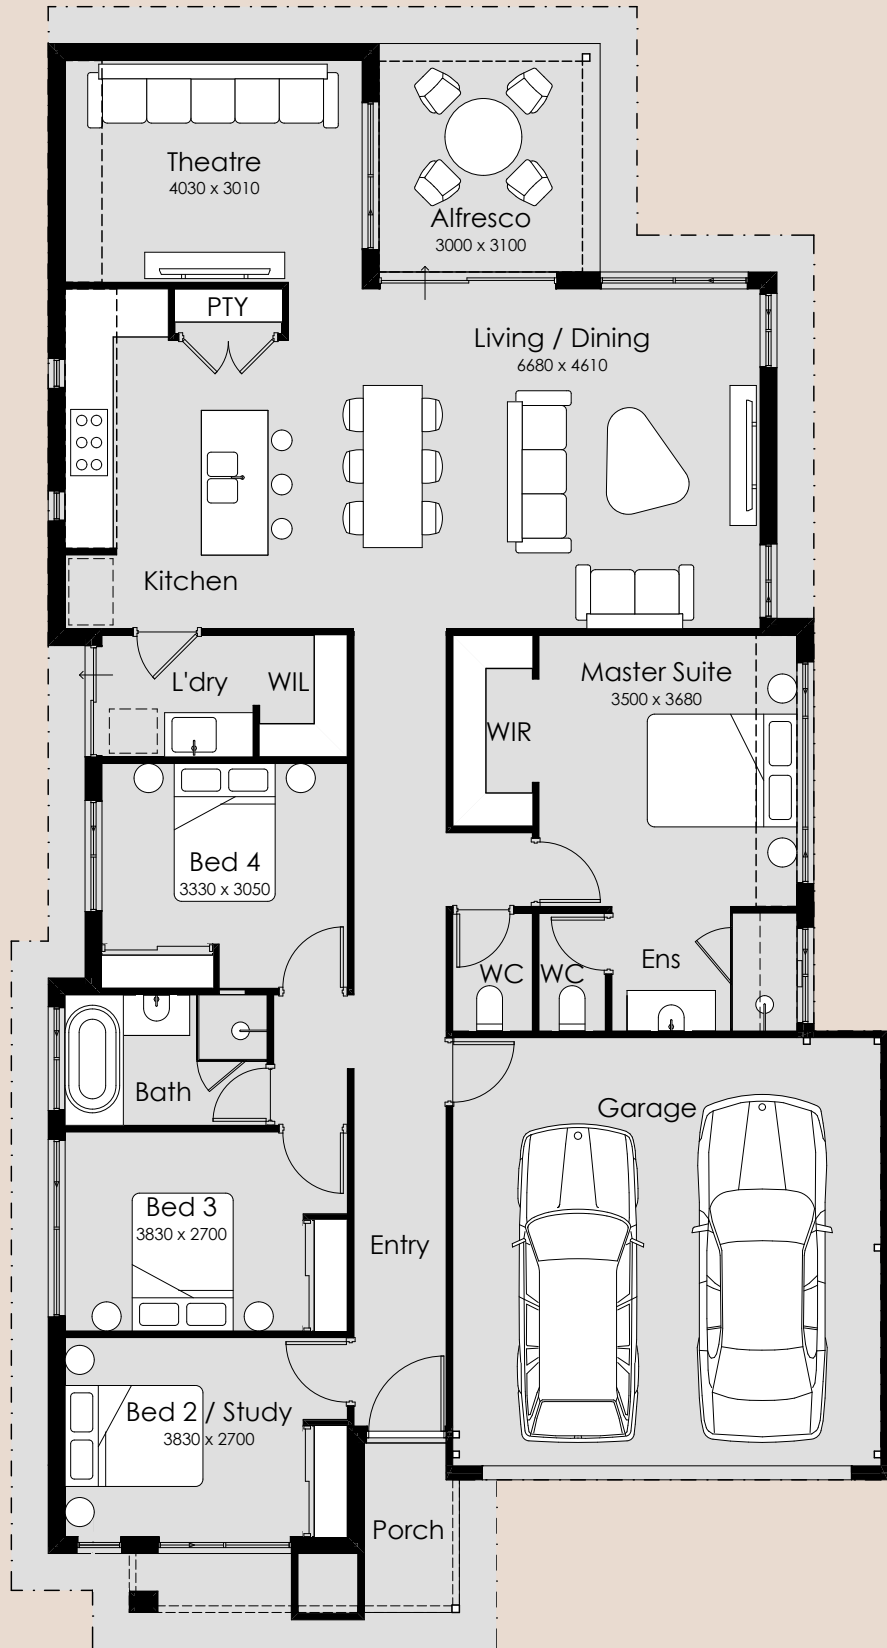

SUMMIT

HOMES GROUP

Baltic

- 4
- 2
- 2

Overall Width – 11.39m

Overall Length – 21.39m

Min Block Width – 12.50m

Min Block Length – 25m

Total Area – 204.26m²