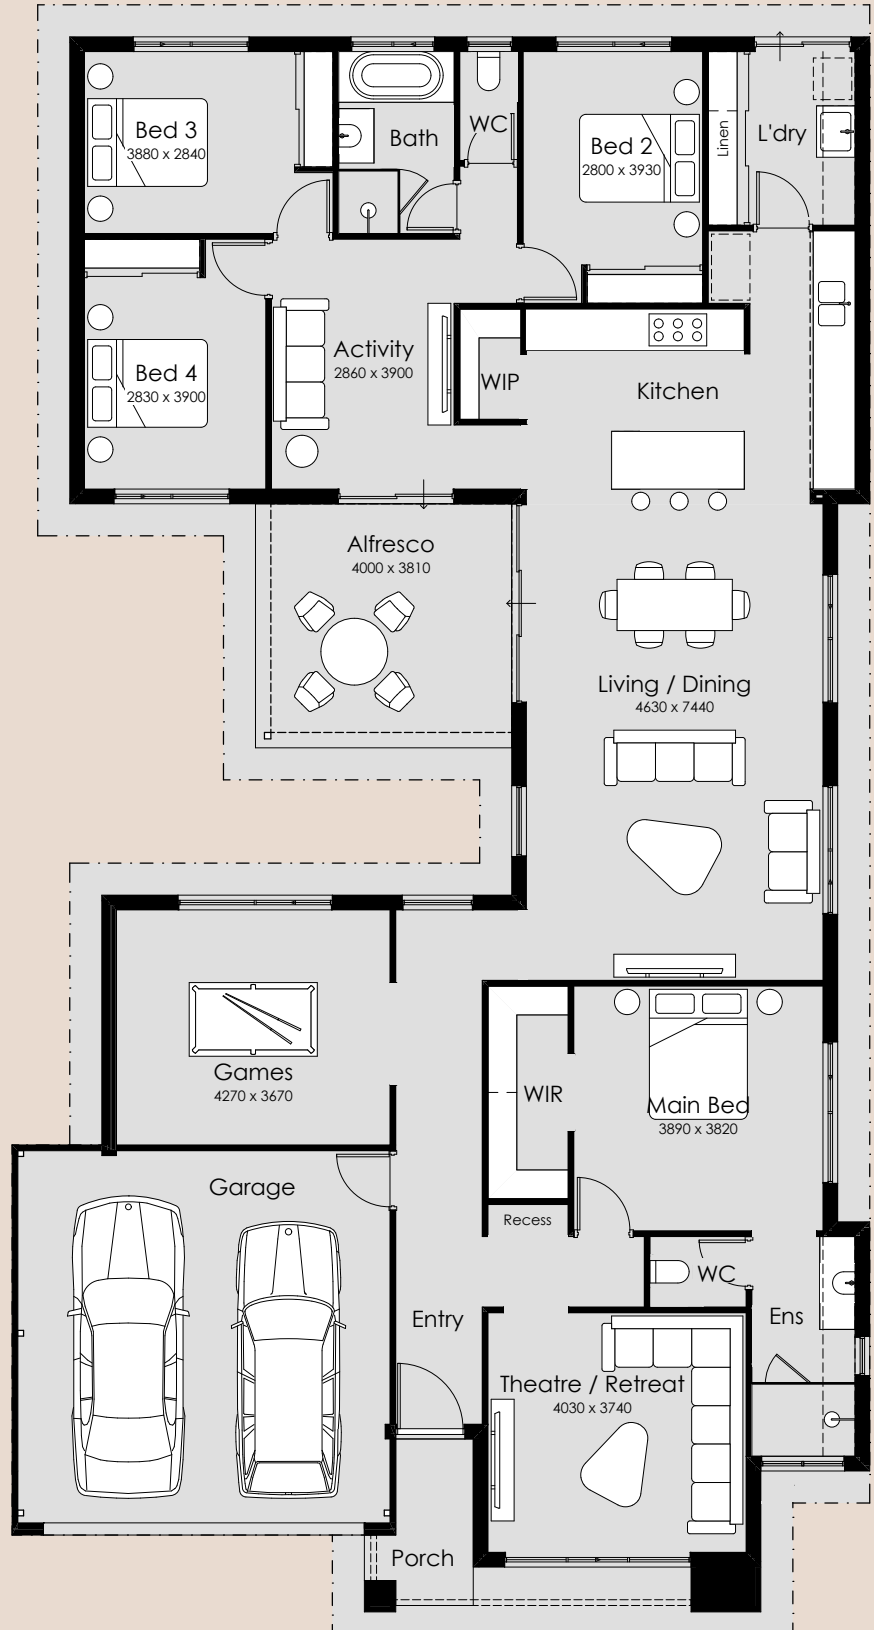

## El Mar Grande

-  4
-  2
-  2

Overall Width – 13.39m  
Overall Length – 24.59m  
Min Block Width – 15m  
Min Block Length – 30m  
Total Area – 268.34m<sup>2</sup>