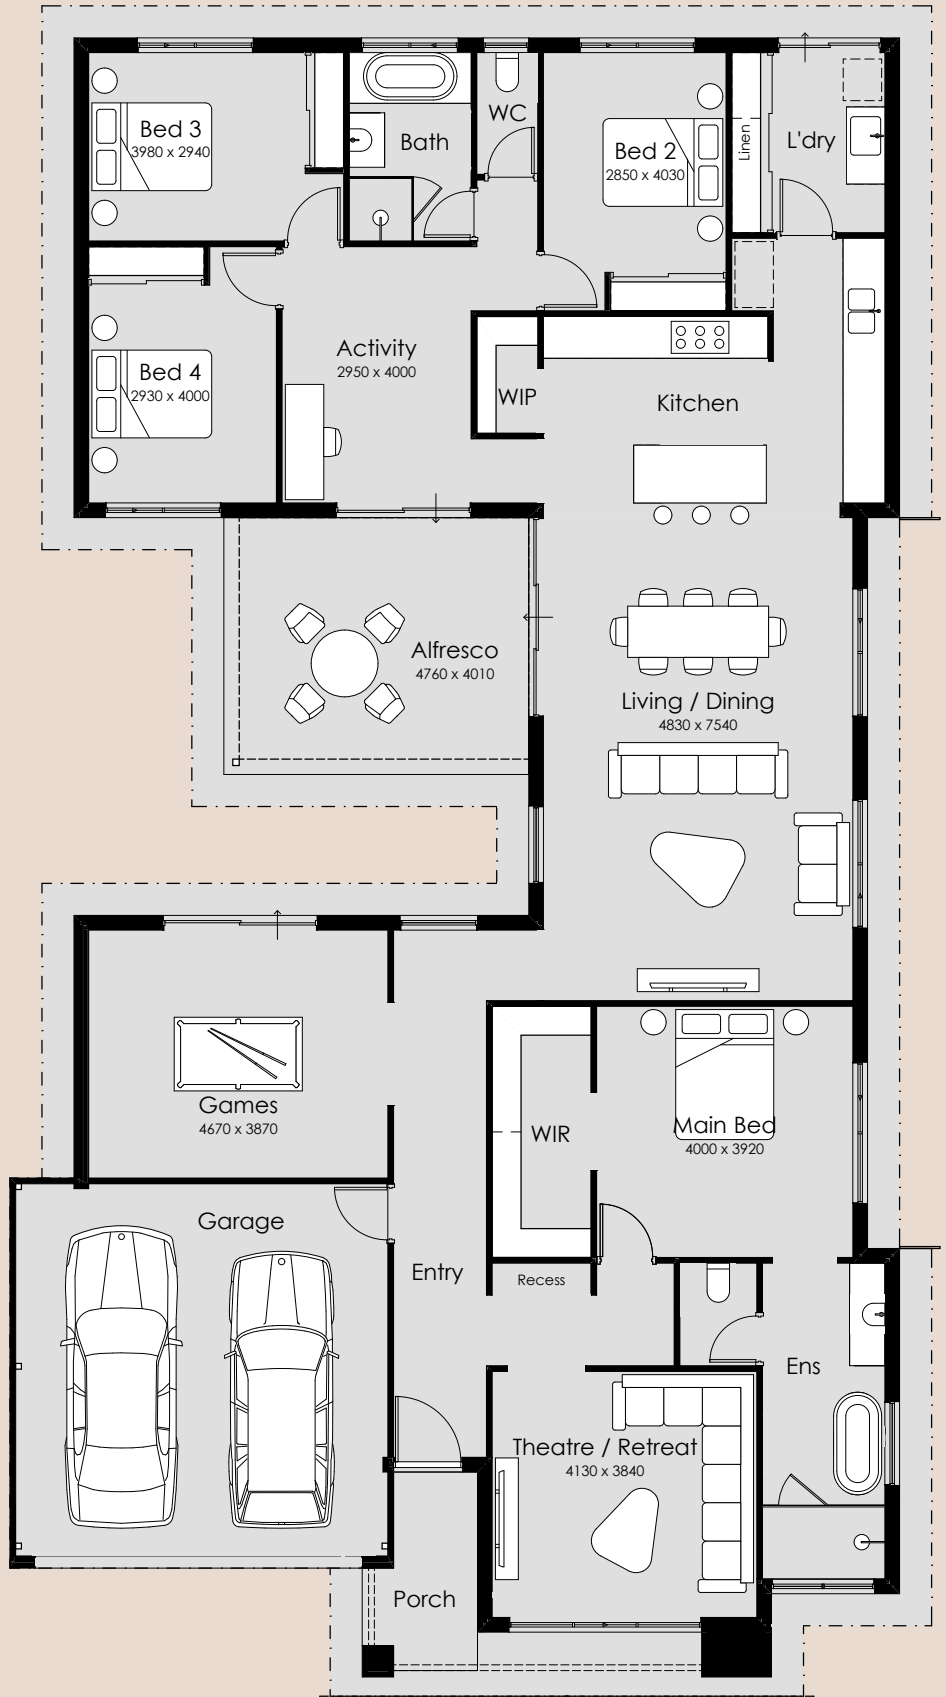

SUMMIT

HOMES GROUP

El Mar Venti

-  4
-  2
-  2

Overall Width – 13.89m
Overall Length – 25.59m
Min Block Width – 15m
Min Block Length – 30m
Total Area – 294.38m²