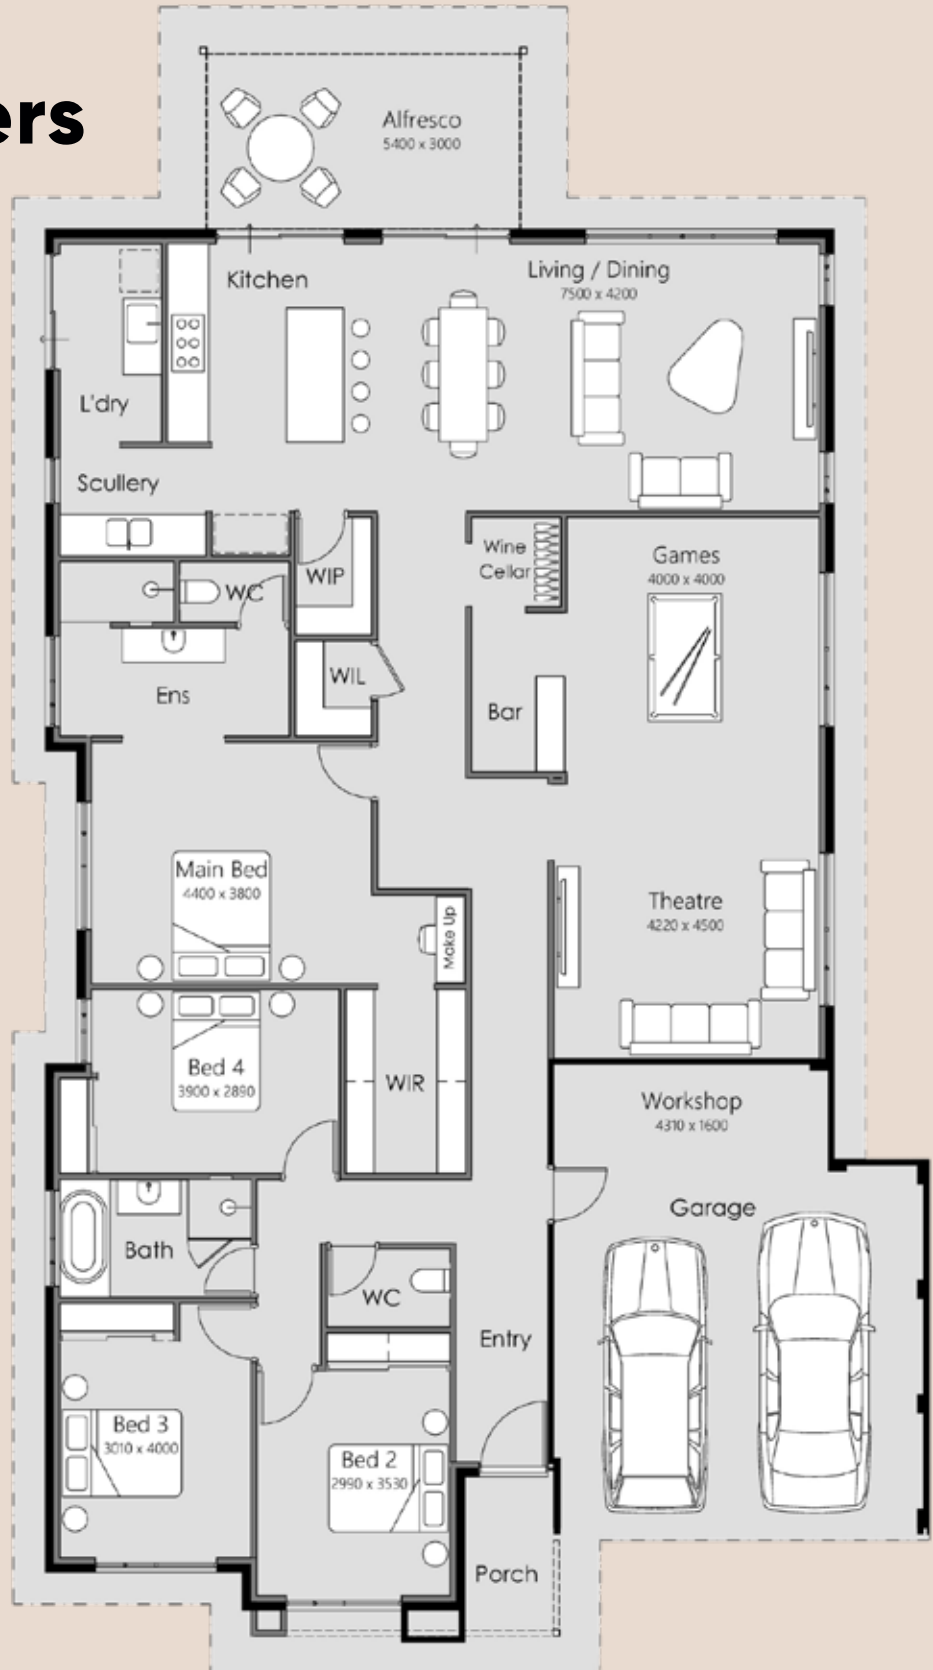

SUMMIT

HOMES GROUP

Entertainers Pro

-  4
-  2
-  2

Overall Width – 13.89m
Overall Length – 25.05m
Min Block Width – 15m
Min Block Length – 30m
Total Area – 285.46m²