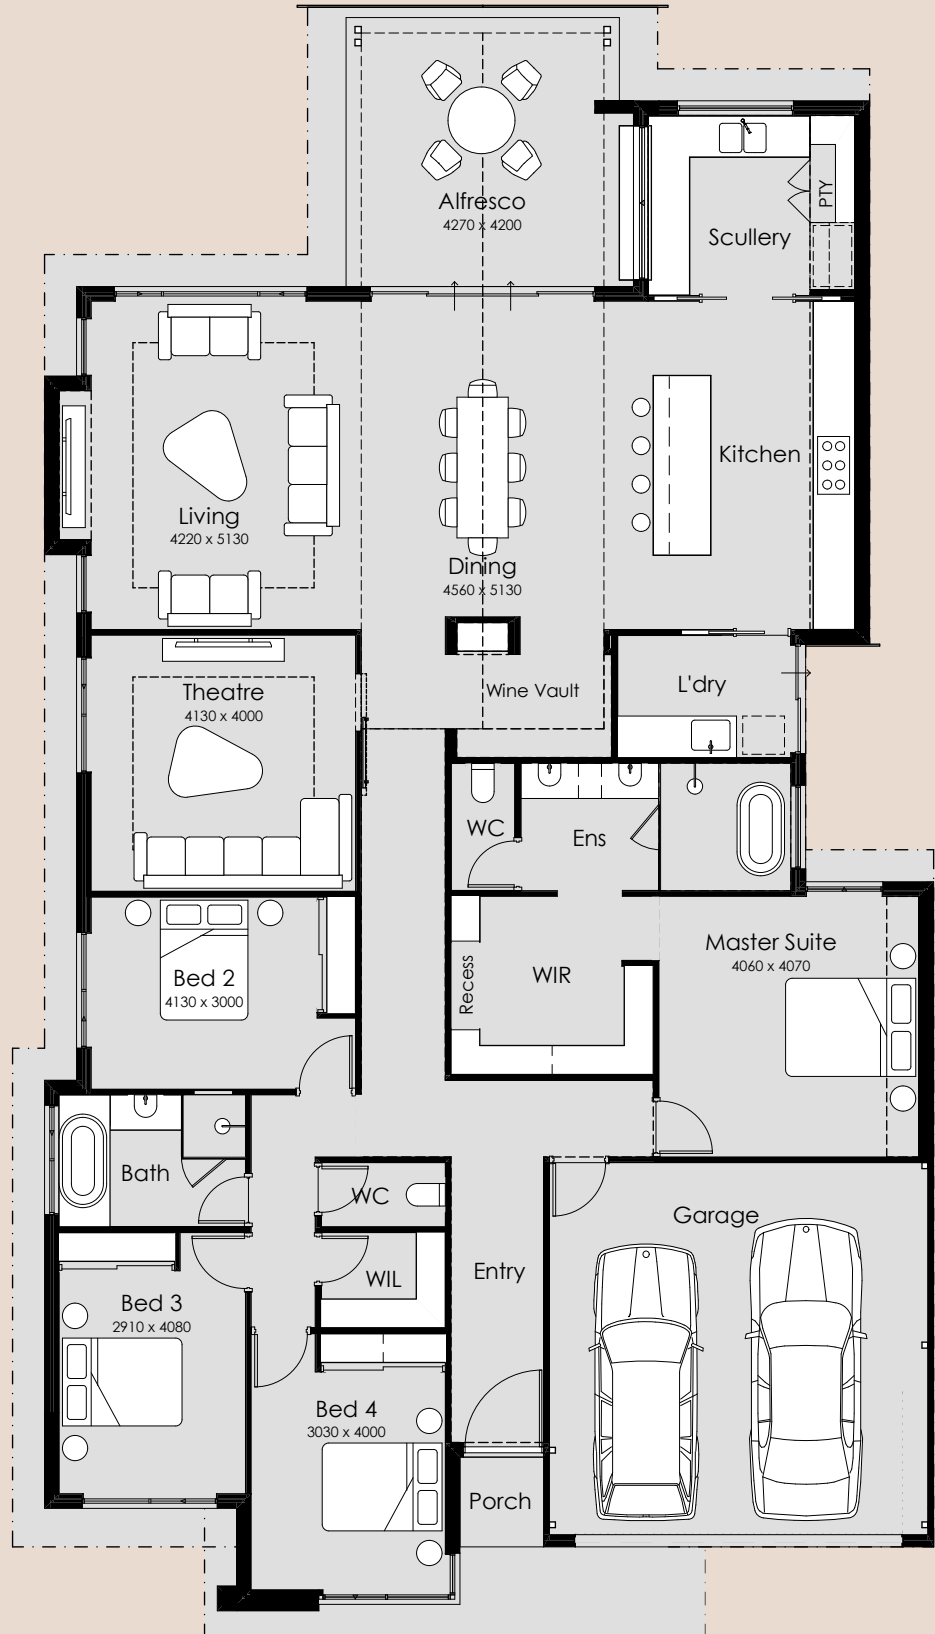

SUMMIT

HOMES GROUP

Losari Display

-  4
-  2
-  2

Overall Width – 13.89m

Overall Length – 24.75m

Min Block Width – 15m

Min Block Length – 30m

Total Area – 289.23m²