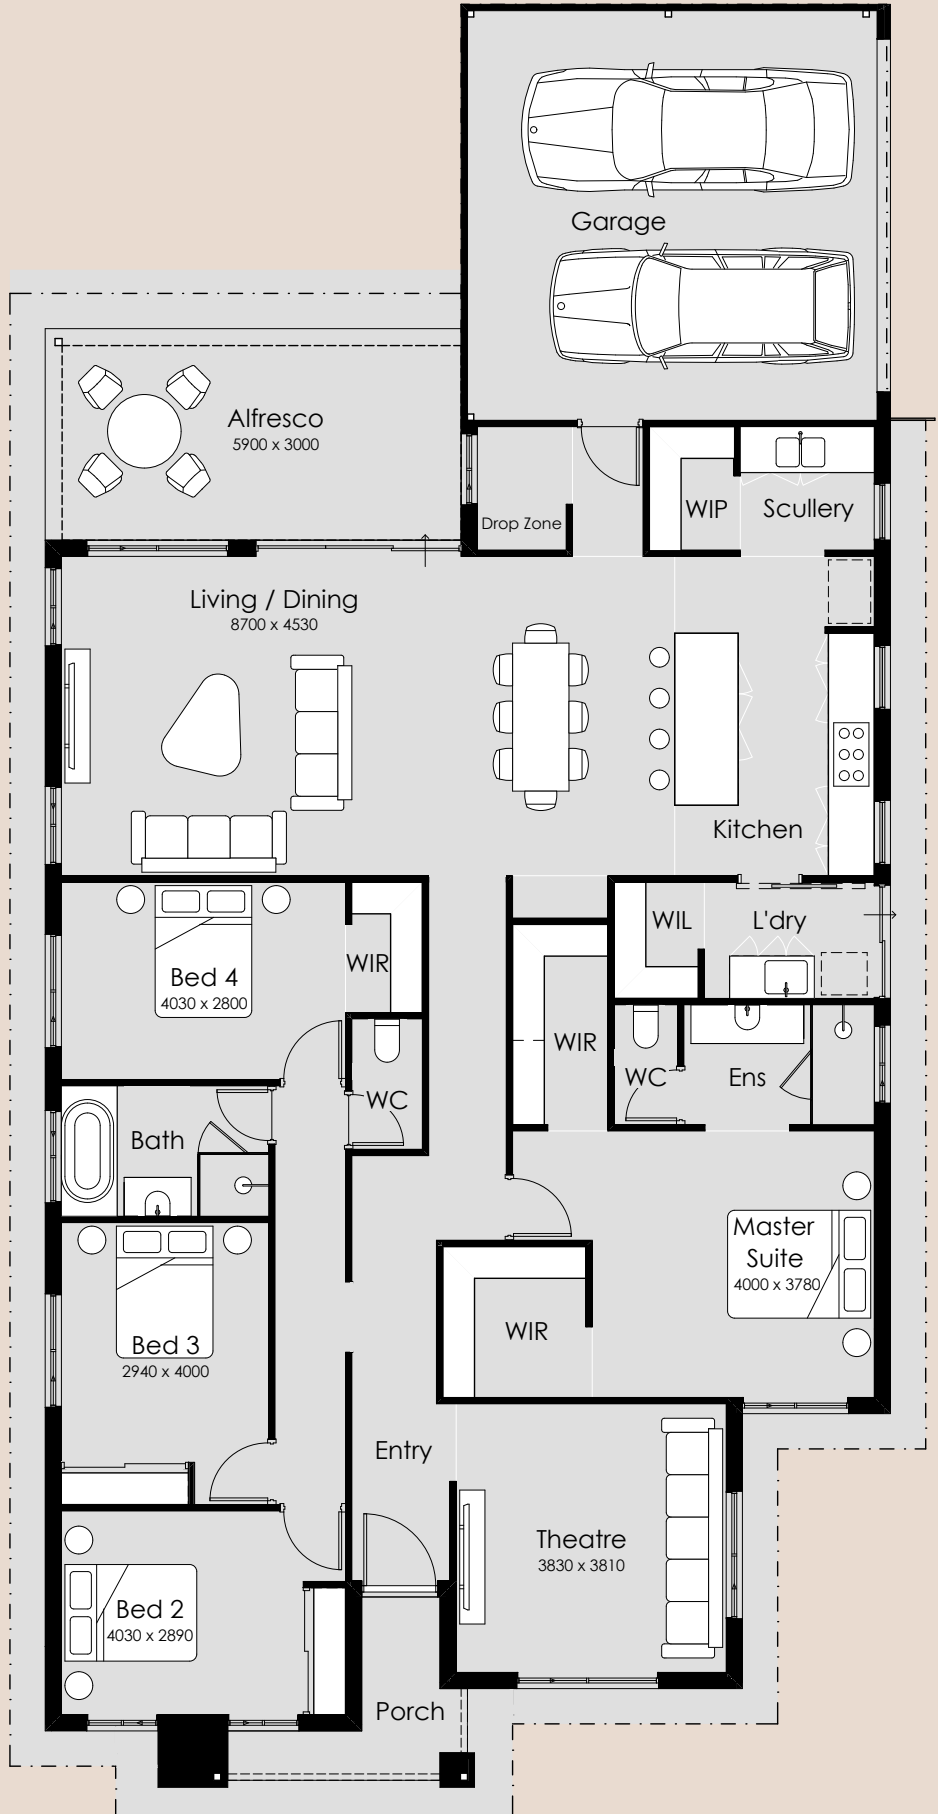

## Giallo

- 4
- 2
- 2

Overall Width – 11.99m  
Overall Length – 25.29m  
Min Block Width – 15m  
Min Block Length – 30m  
Total Area – 257.97m<sup>2</sup>