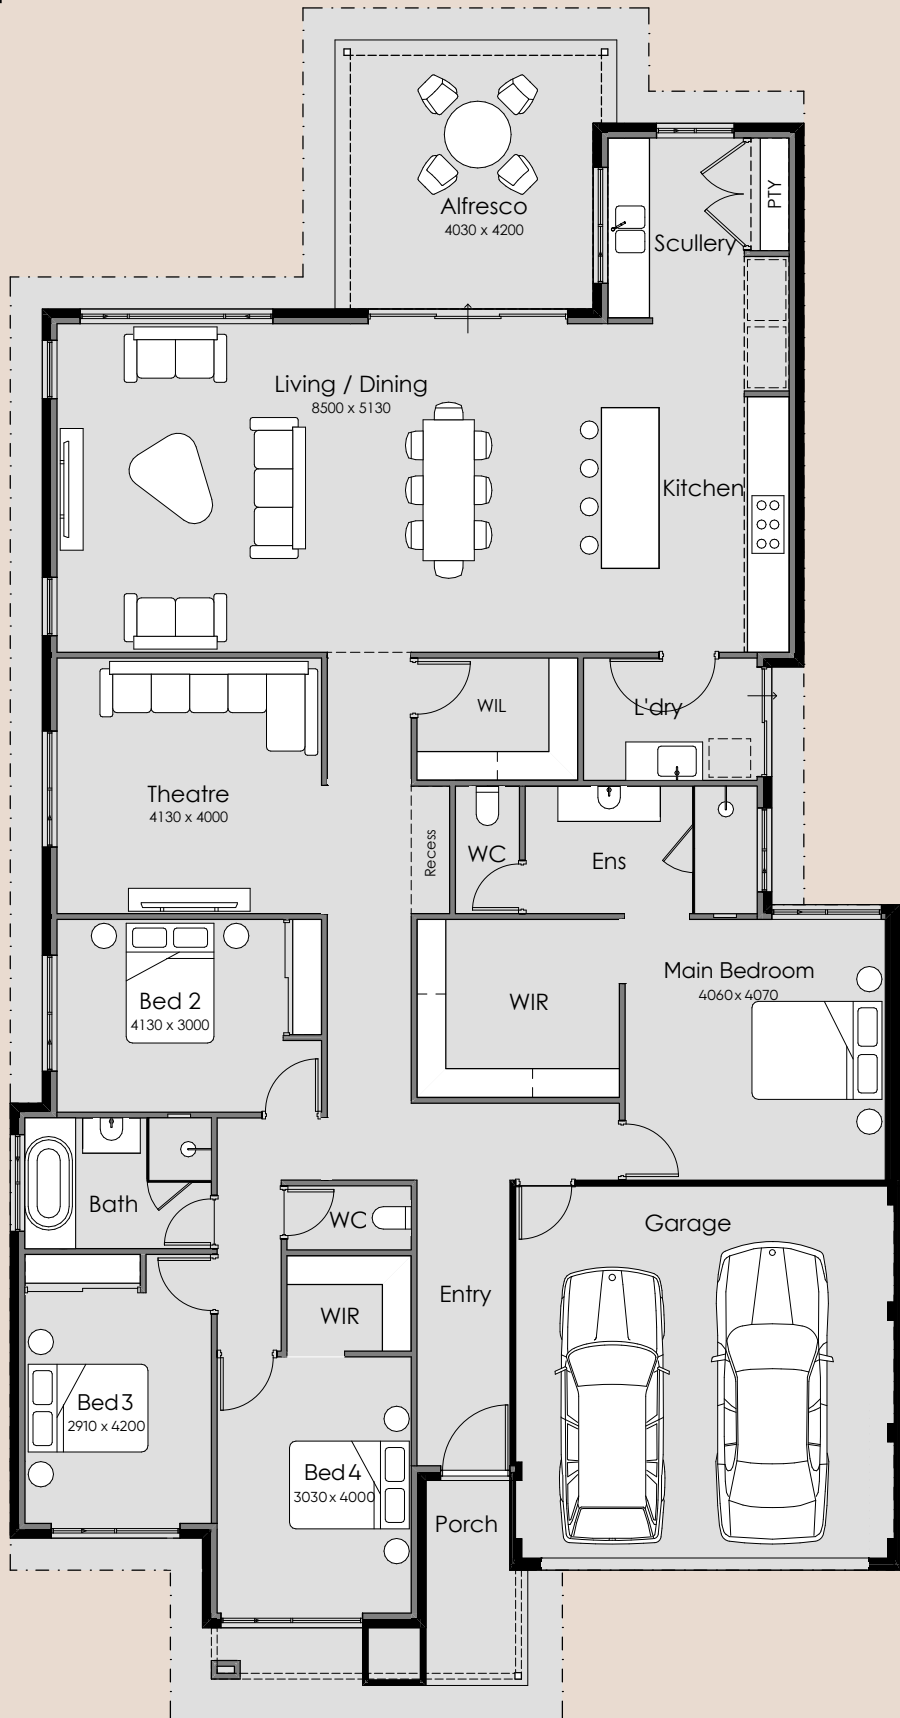

SUMMIT

HOMES GROUP

Losari Venti

- 4
- 2
- 2

Overall Width – 13.89m
Overall Length – 24.75m
Min Block Width – 15m
Min Block Length – 30m
Total Area – 282.95m²