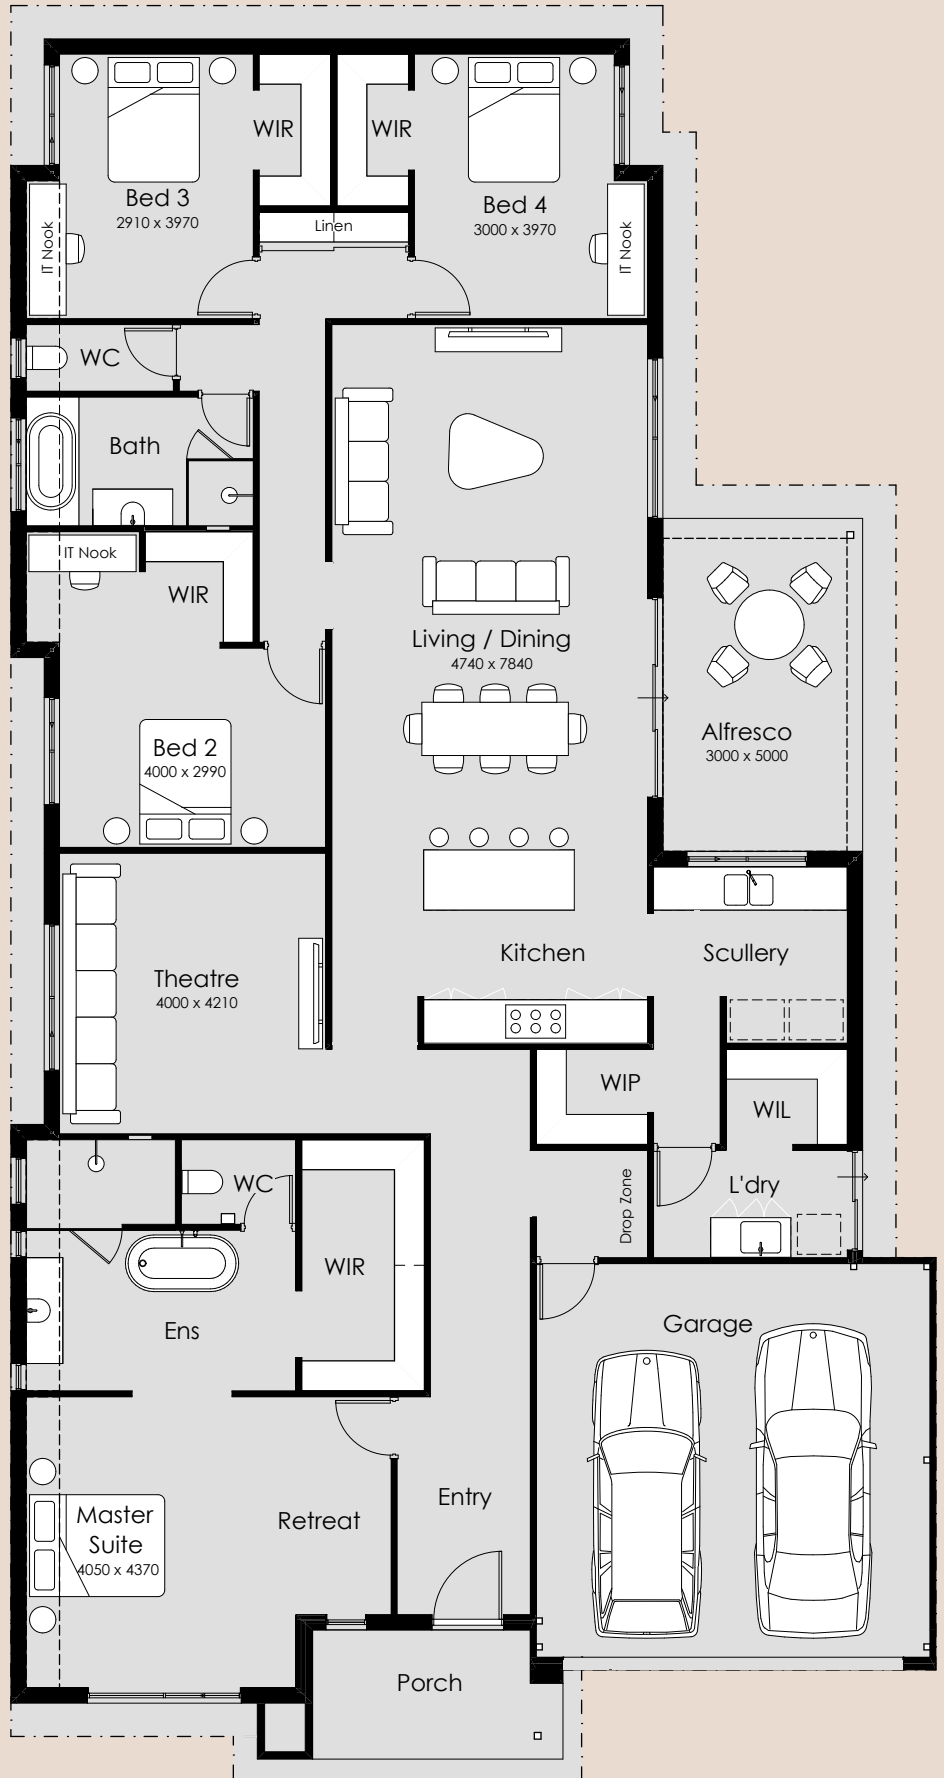

SUMMIT

HOMES GROUP

Odeon Venti

- 4
- 2
- 2

Overall Width – 13.89m
Overall Length – 25.83m
Min Block Width – 15m
Min Block Length – 30m
Total Area – 301.03m²