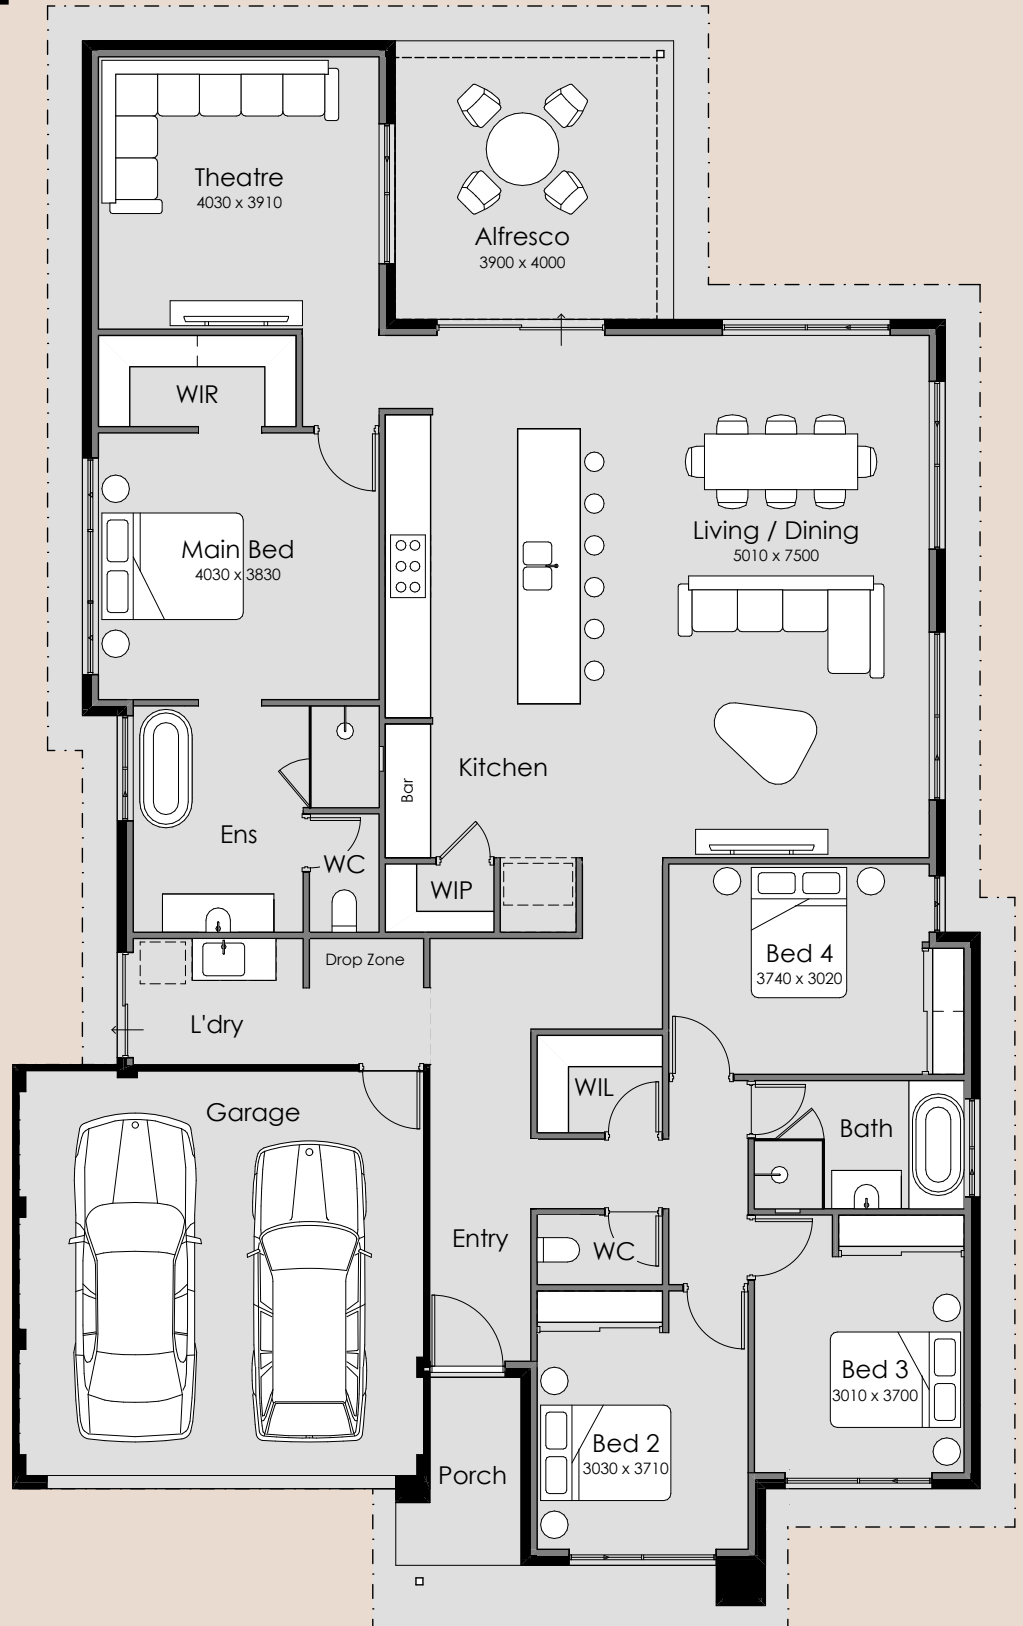

## Takoma Venti

-  4
-  2
-  2

Overall Width – 13.89m  
Overall Length – 22.47m  
Min Block Width – 15m  
Min Block Length – 30m  
Total Area – 255.31m<sup>2</sup>