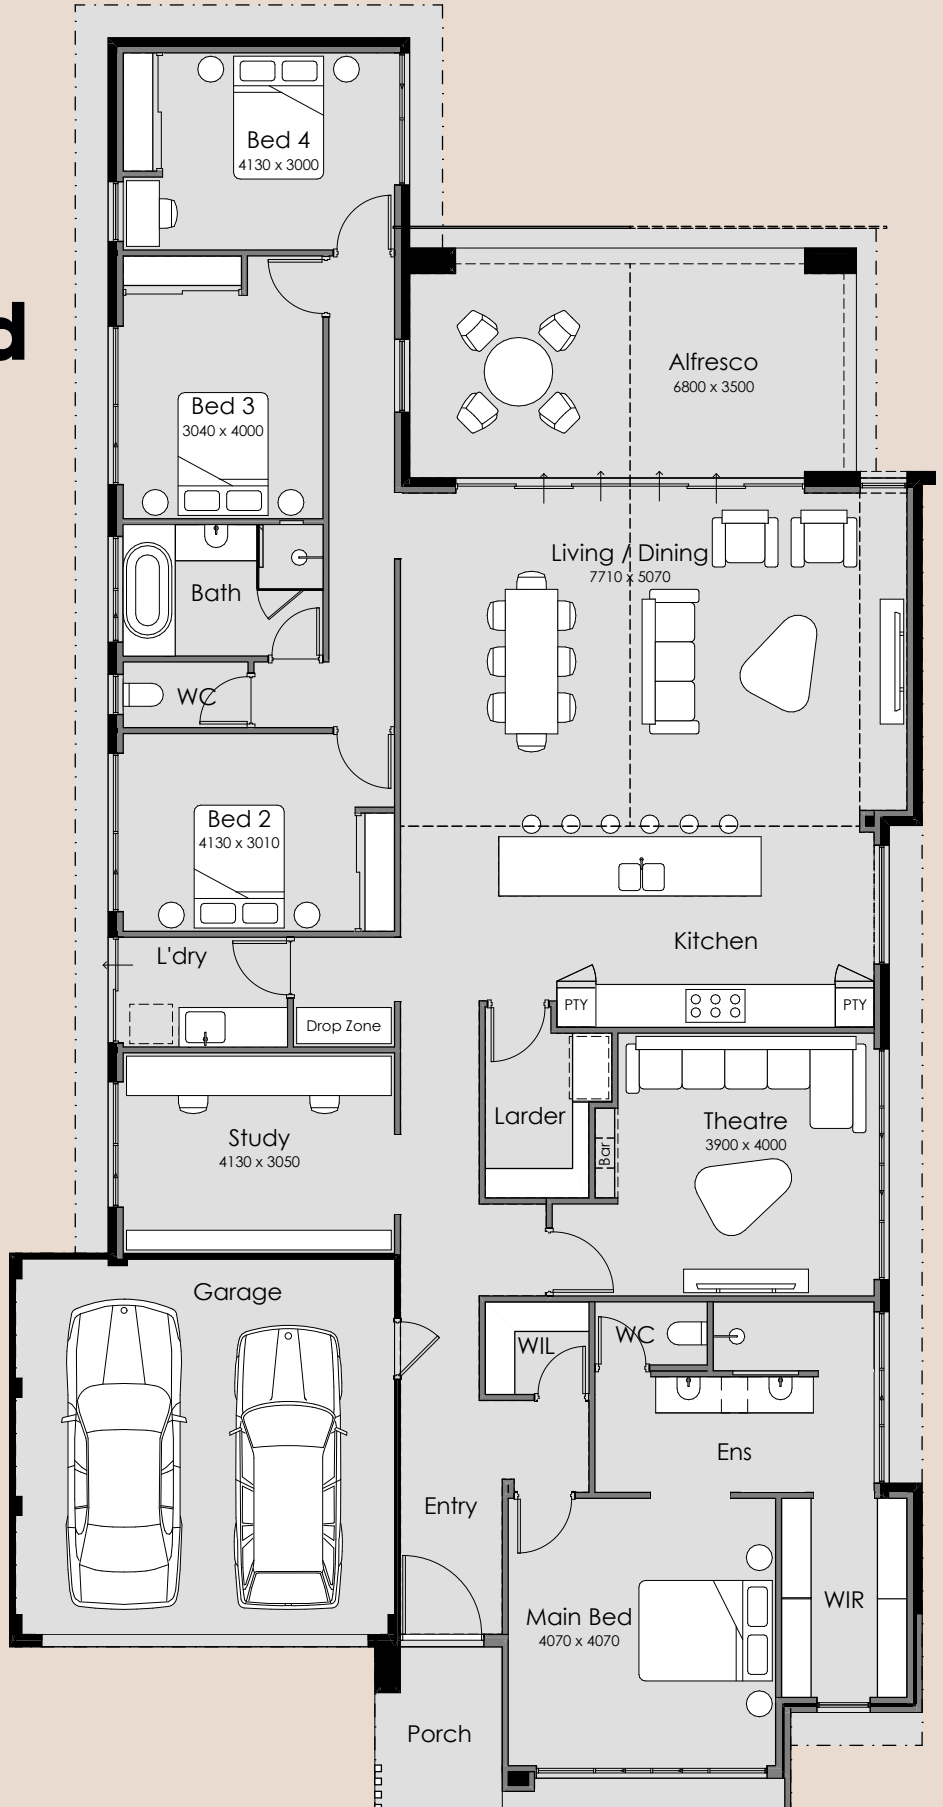

## Whitewood

-  4
-  2
-  2

Overall Width – 13.89m  
Overall Length – 26.99m  
Min Block Width – 15.00m  
Min Block Length – 30.00m  
Total Area – 294.58m<sup>2</sup>