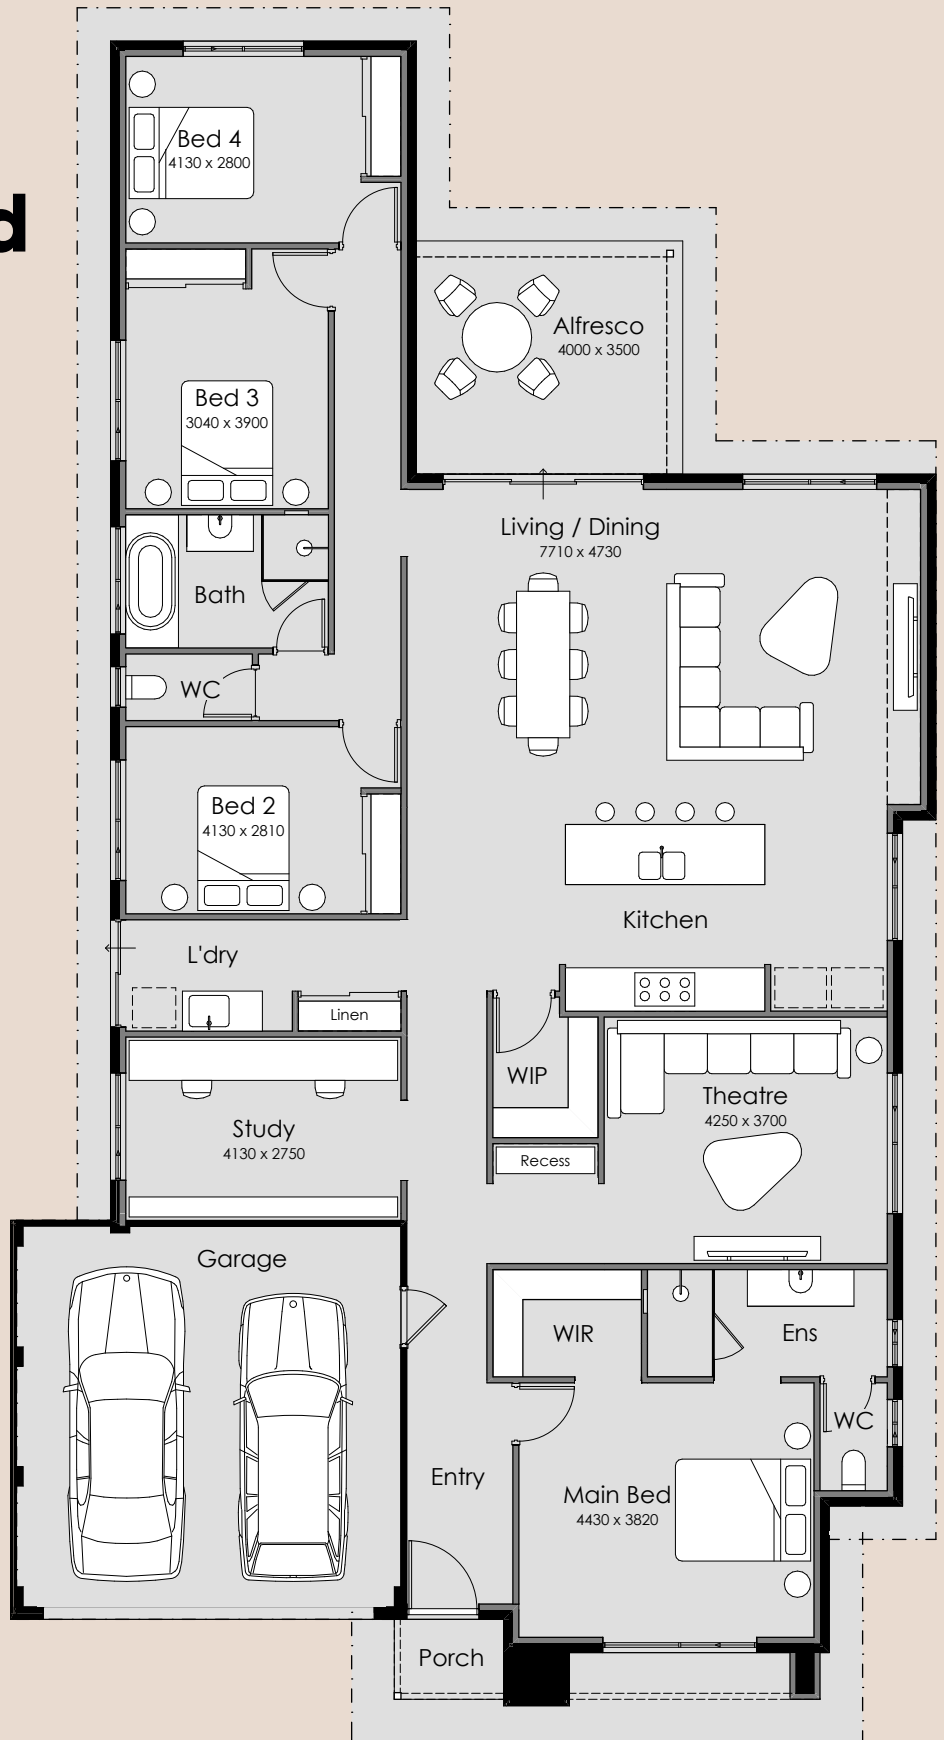

## Whitewood Grande

Overall Width – 13.89m  
Overall Length – 24.99m  
Min Block Width – 15.00m  
Min Block Length – 30.00m  
Total Area – 262.35m<sup>2</sup>