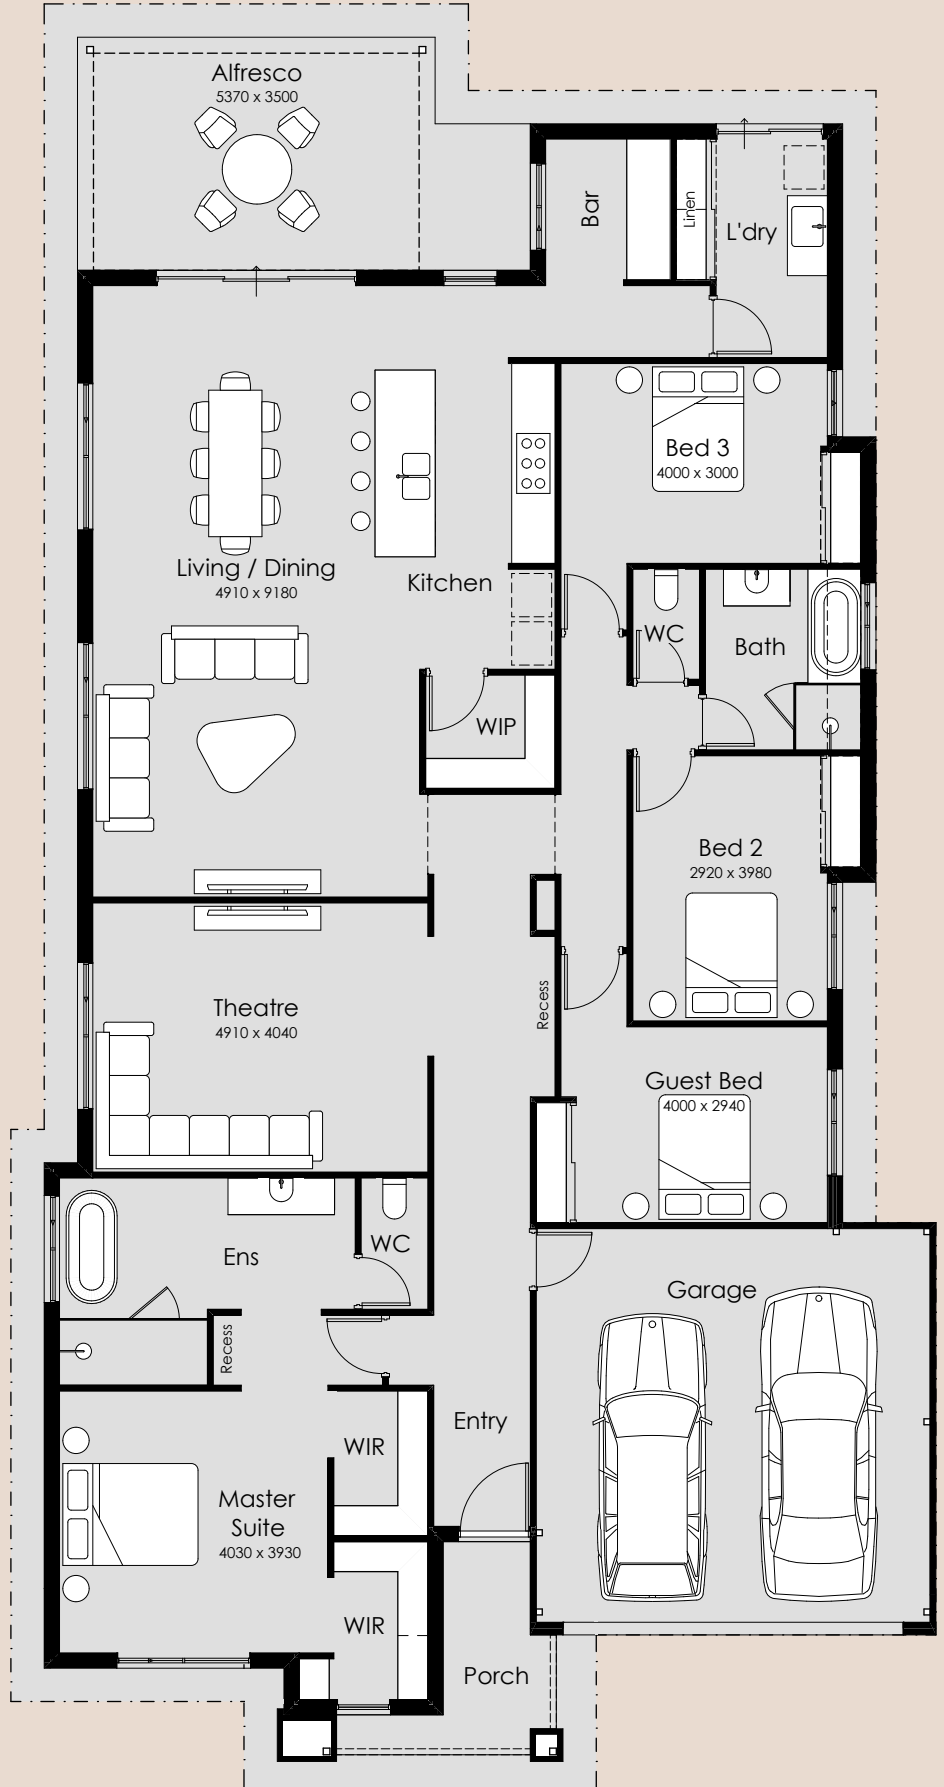

## Willow Venti

-  4
-  2
-  2

Overall Width – 13.39m

Overall Length – 25.75m

Min Block Width – 15m

Min Block Length – 30m

Total Area – 292.65m<sup>2</sup>