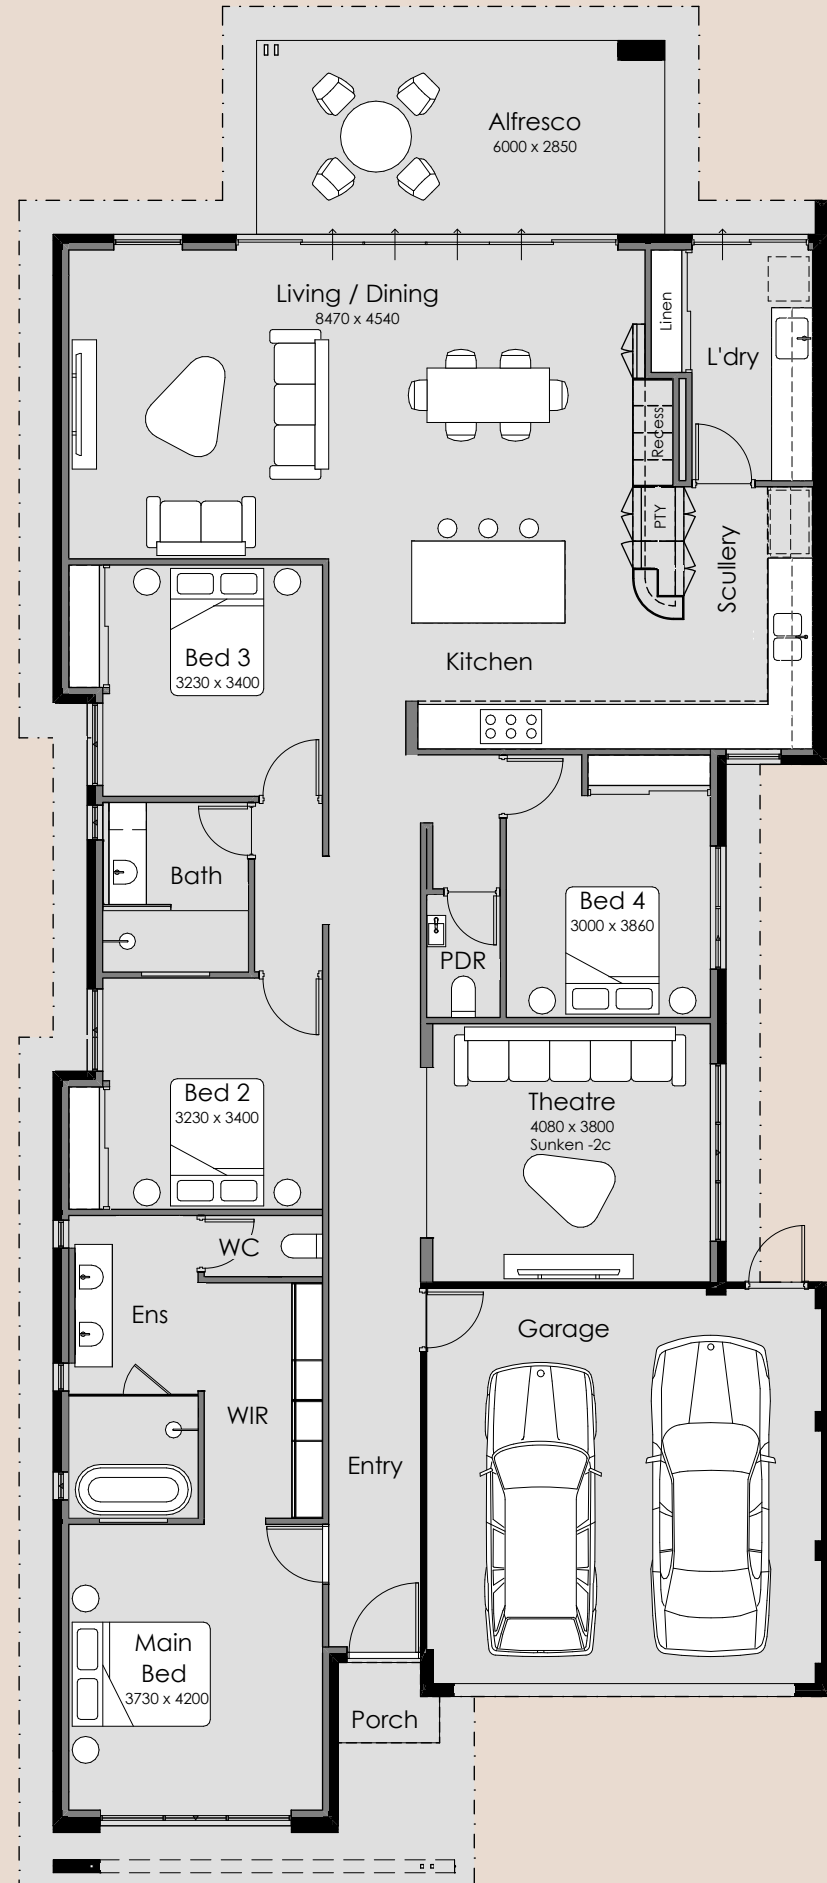

SUMMIT

HOMES GROUP

Aria

- 4
- 2.5
- 2

Overall Width – 11.39m

Overall Length – 26.93m

Min Block Width – 12.50m

Min Block Length – 30.00m

Total Area – 257m²