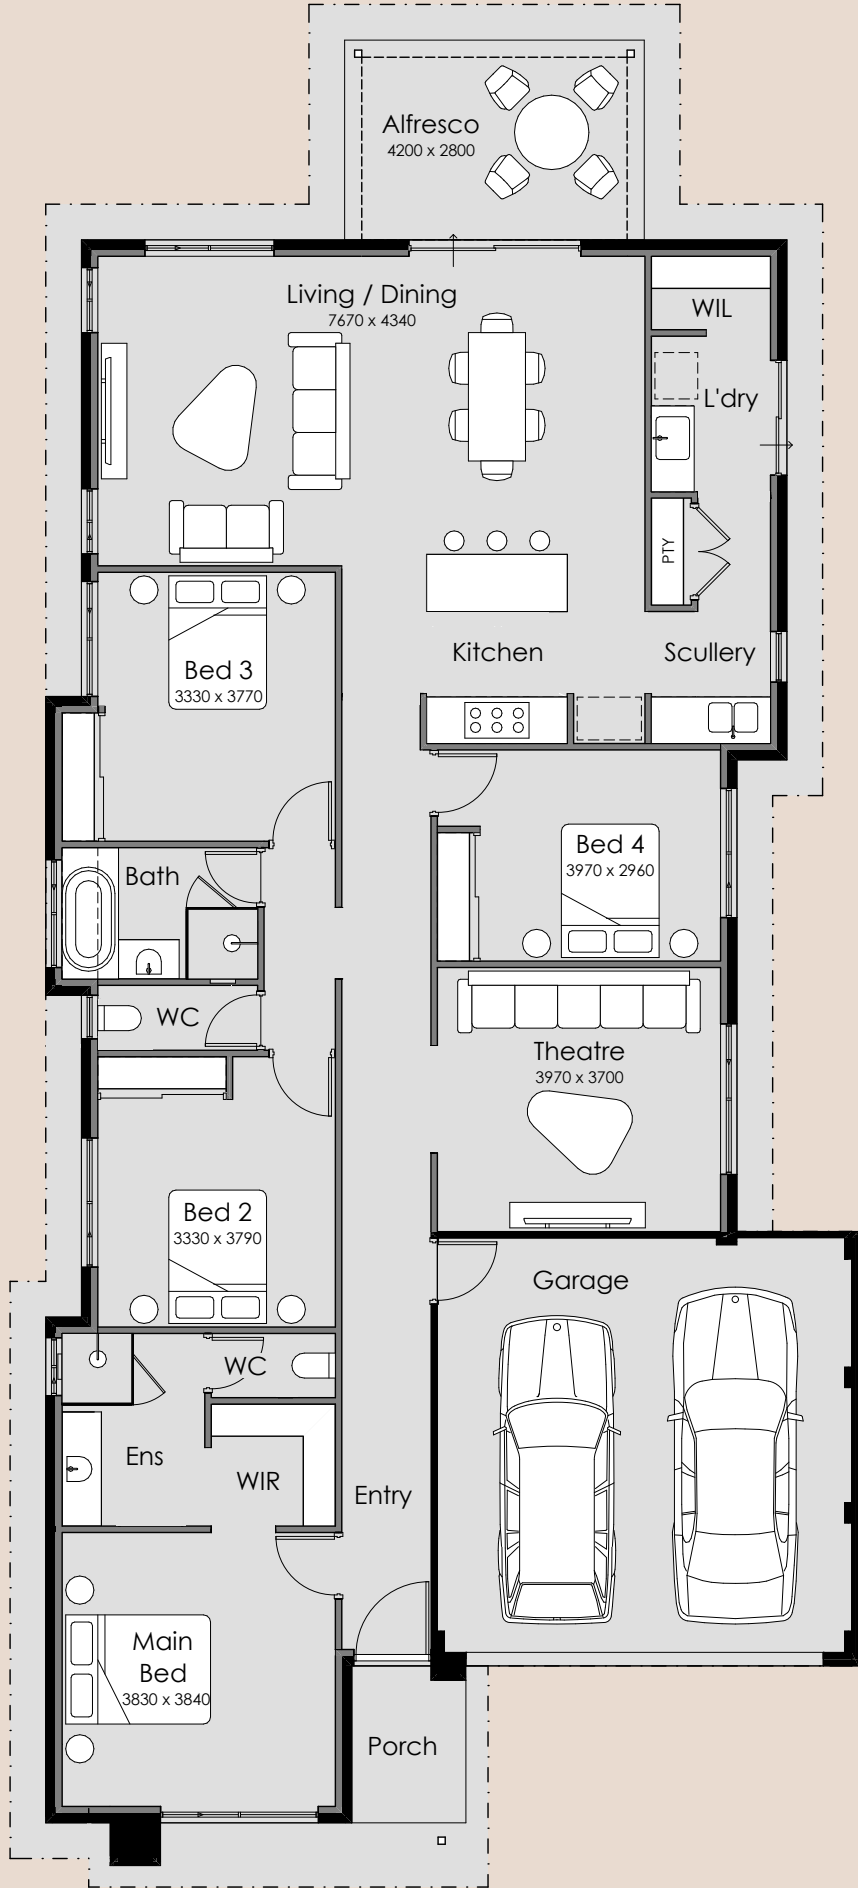

SUMMIT

HOMES GROUP

Aria Grande

- 4
- 2
- 2

Overall Width – 11.39m
Overall Length – 25.45m
Min Block Width – 12.50m
Min Block Length – 30.00m
Total Area – 228m²