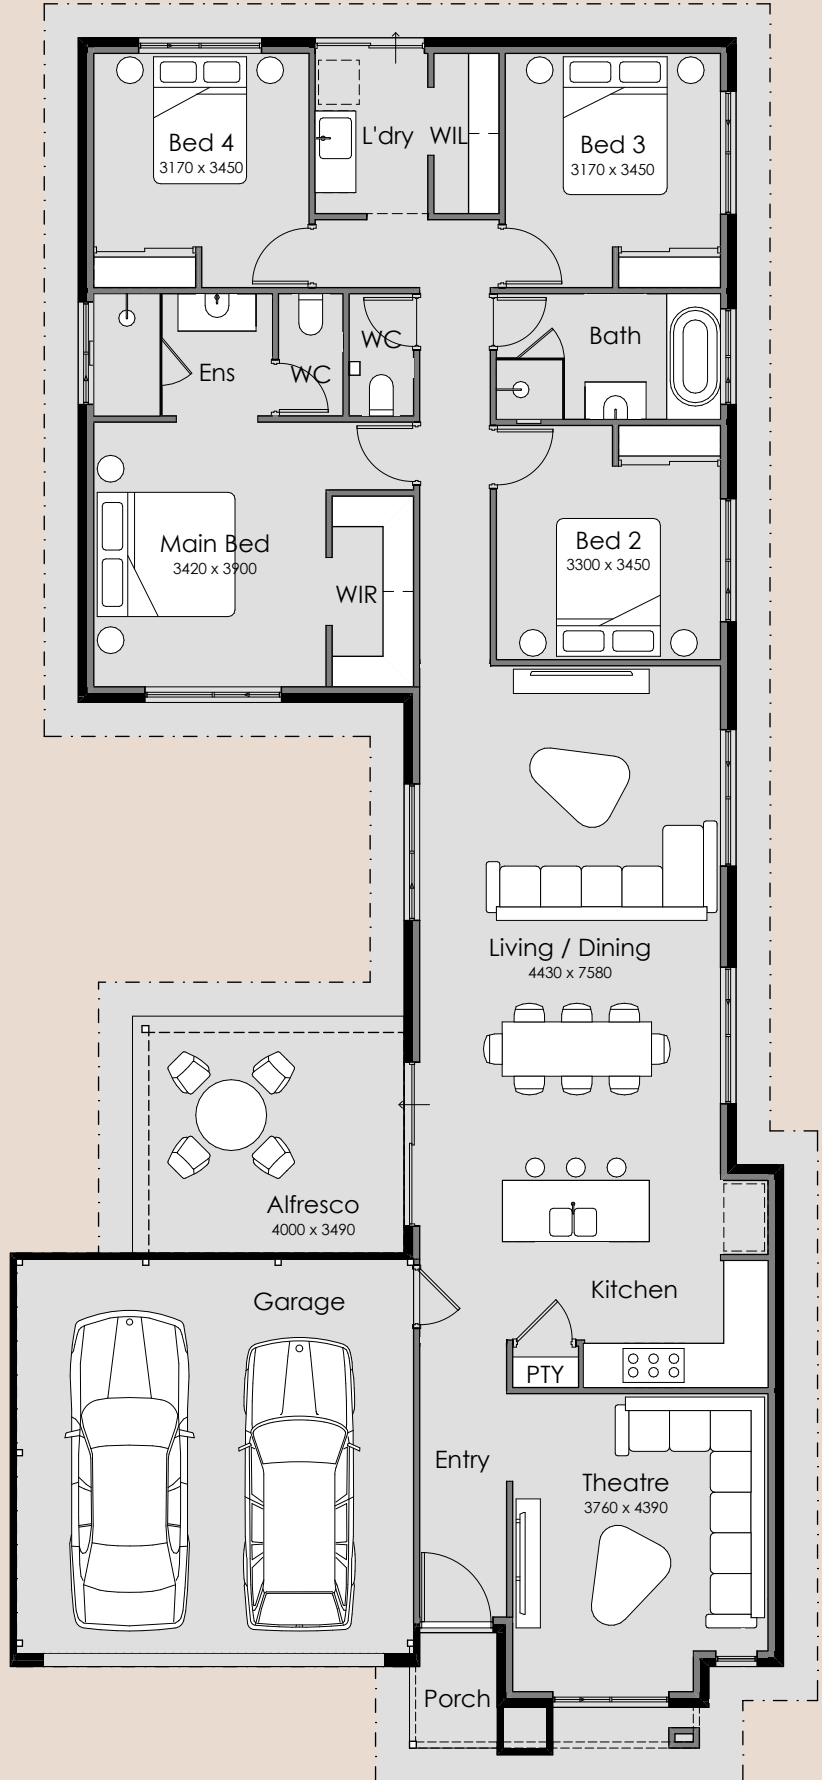

SUMMIT

HOMES GROUP

Samsara Grande

- 4
- 2
- 2

Overall Width – 11.39m
Overall Length – 25.29m
Min Block Width – 12.50m
Min Block Length – 30.00m
Total Area – 224.05m²