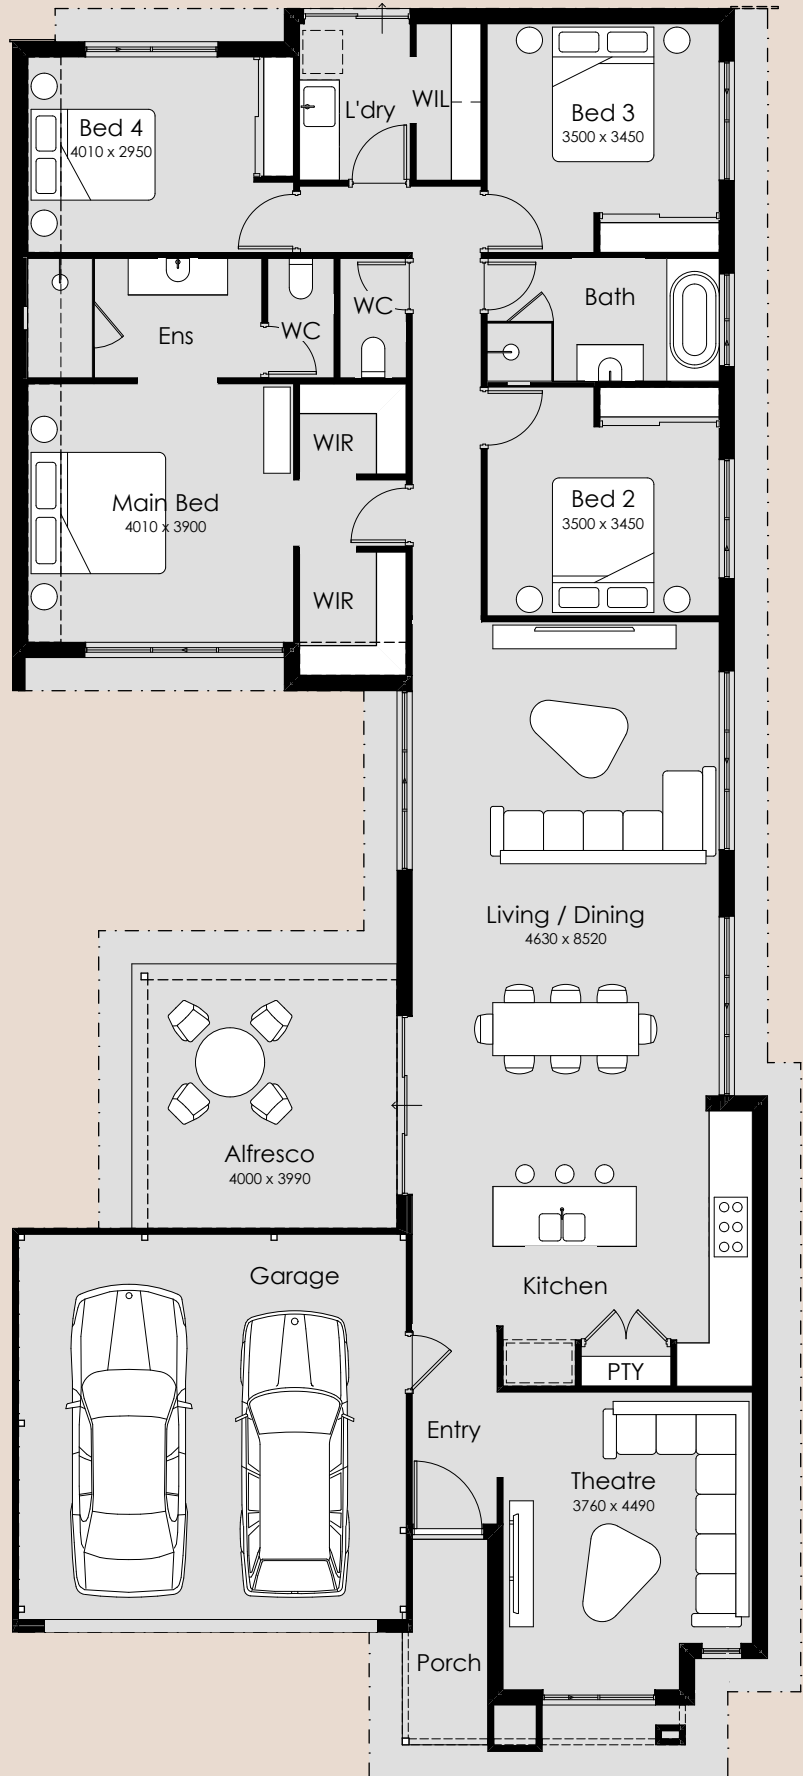

SUMMIT

HOMES GROUP

Samsara Venti

-  4
-  2
-  2

Overall Width – 11.39m

Overall Length – 26.29m

Min Block Width – 12.50m

Min Block Length – 30m

Total Area – 243.59m²