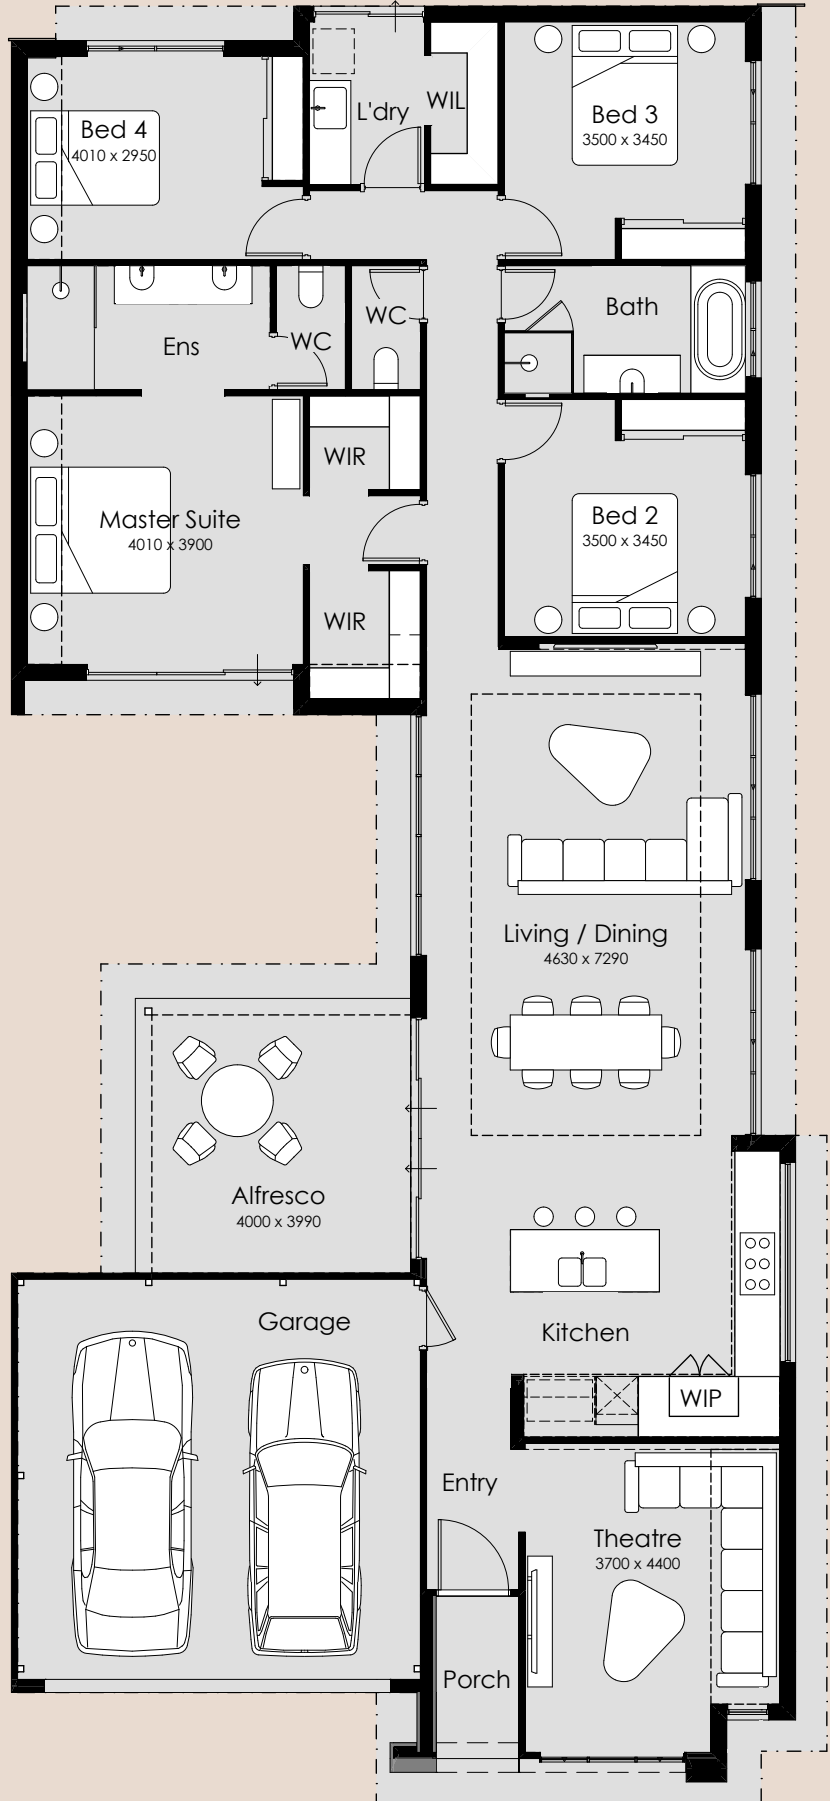

SUMMIT

HOMES GROUP

Samsara

- 4
- 2
- 2

Overall Width – 11.39m

Overall Length – 25.79m

Min Block Width – 12.5m

Min Block Length – 30m

Total Area – 240.60m²