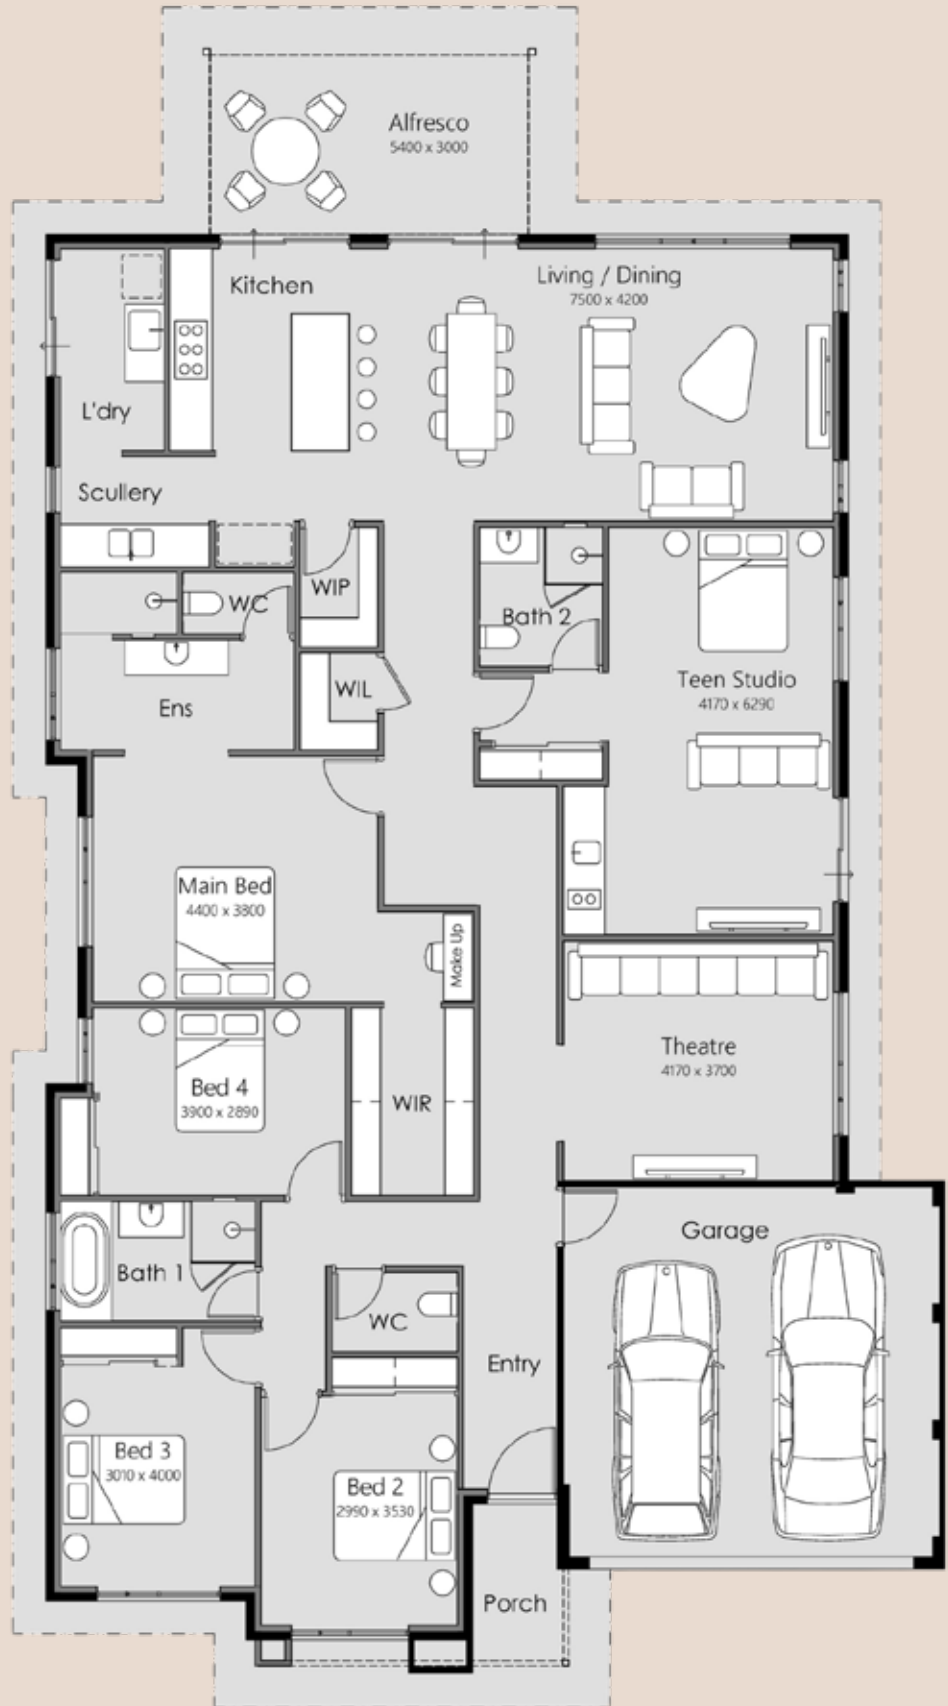

SUMMIT

HOMES GROUP

Teen

-  5
-  2
-  2

Overall Width – 13.89m
Overall Length – 25.05m
Min Block Width – 15m
Min Block Length – 30m
Total Area – 285.46m²