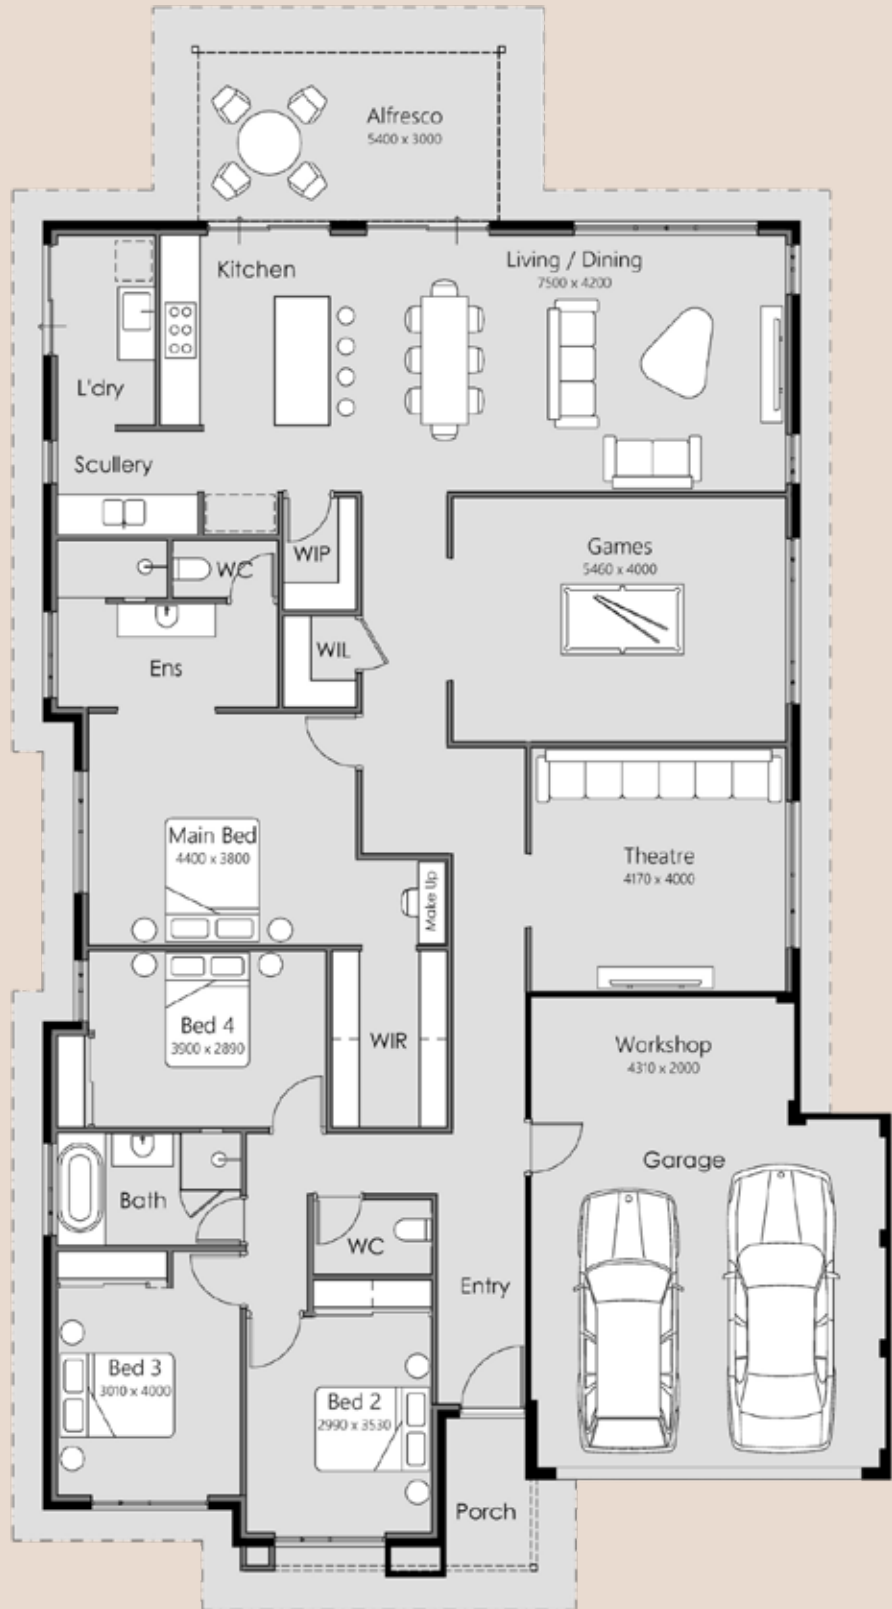

## Workshop

Overall Width – 13.89m  
Overall Length – 25.05m  
Min Block Width – 15m  
Min Block Length – 30m  
Total Area – 285.46m<sup>2</sup>