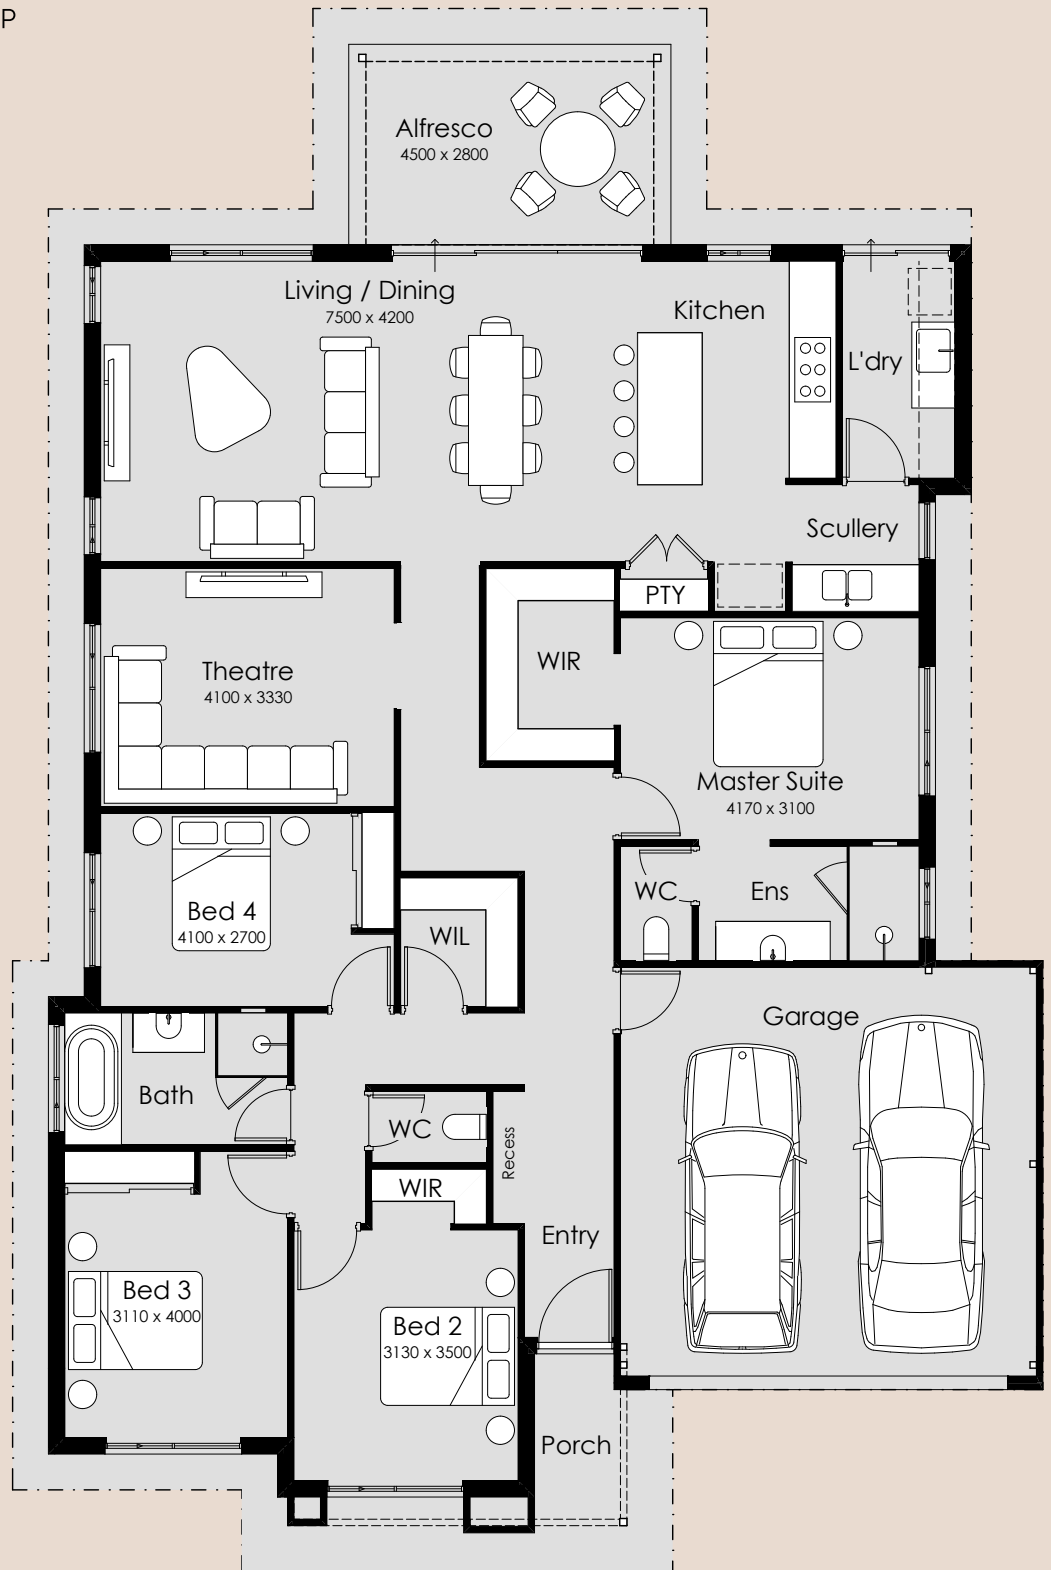

SUMMIT

HOMES GROUP

Antico

- 4
- 2
- 2

Overall Width 13.89m

Overall Length 20.65m

Min Block Width 15m

Min Block Length 25m

Total Area – 228.39m²