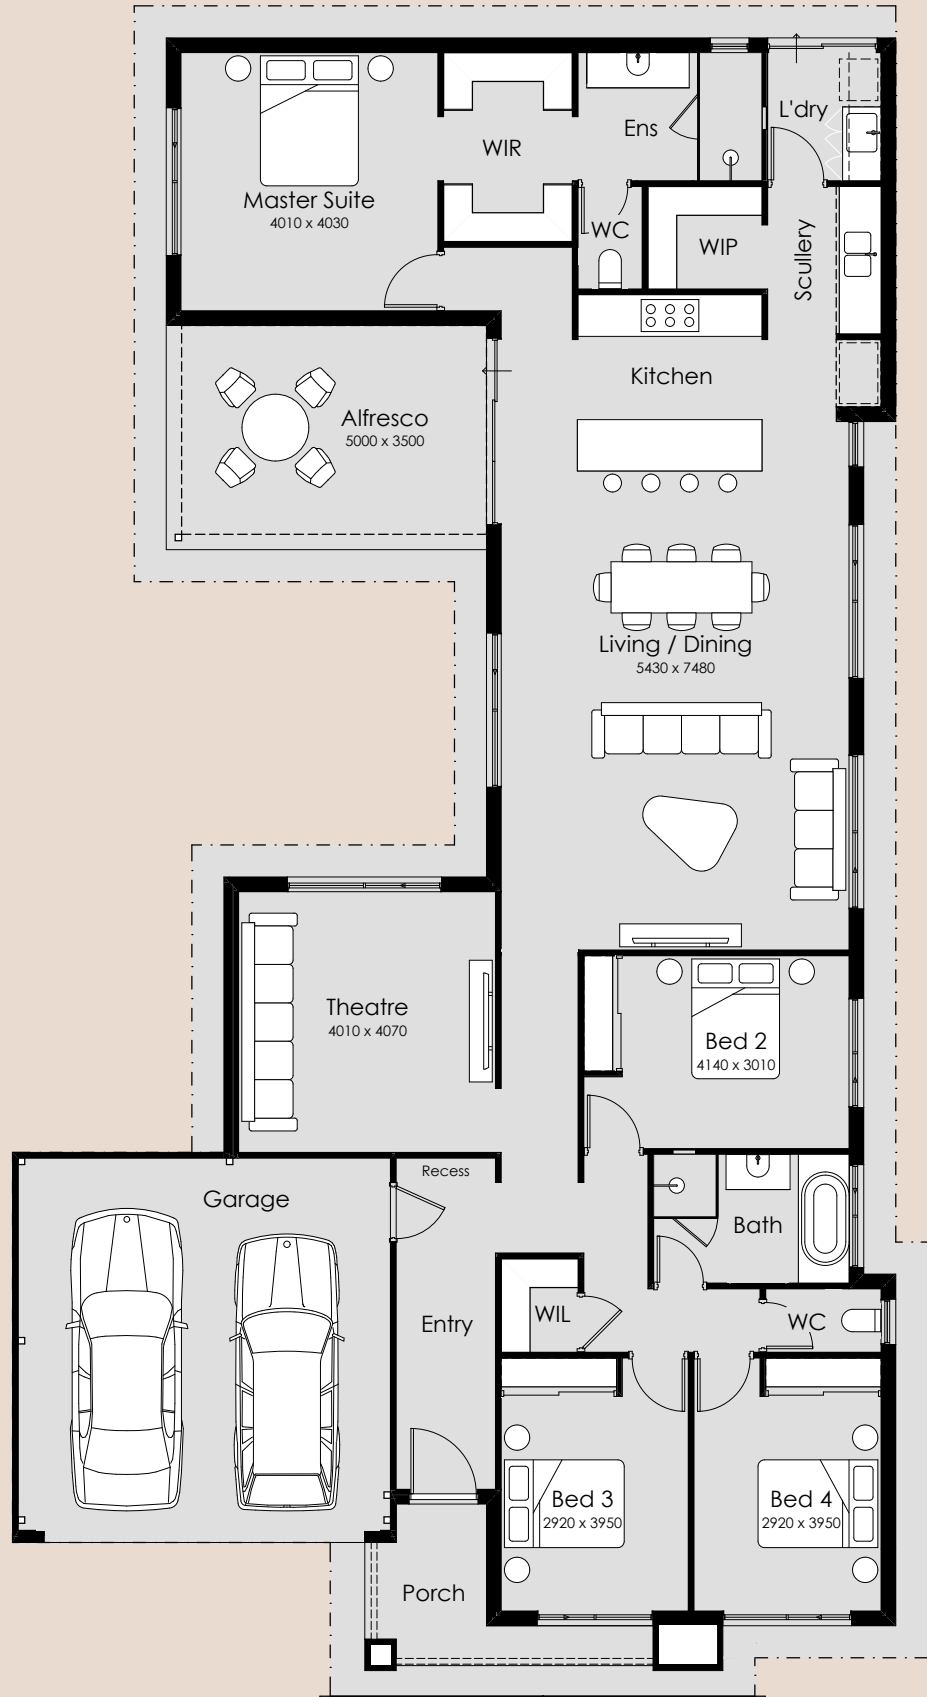

SUMMIT

HOMES GROUP

Cecilia

-  4
-  2
-  2

Overall Width – 13.79m

Overall Length – 25.49m

Min Block Width – 15m

Min Block Length – 30m

Total Area – 260.38m²