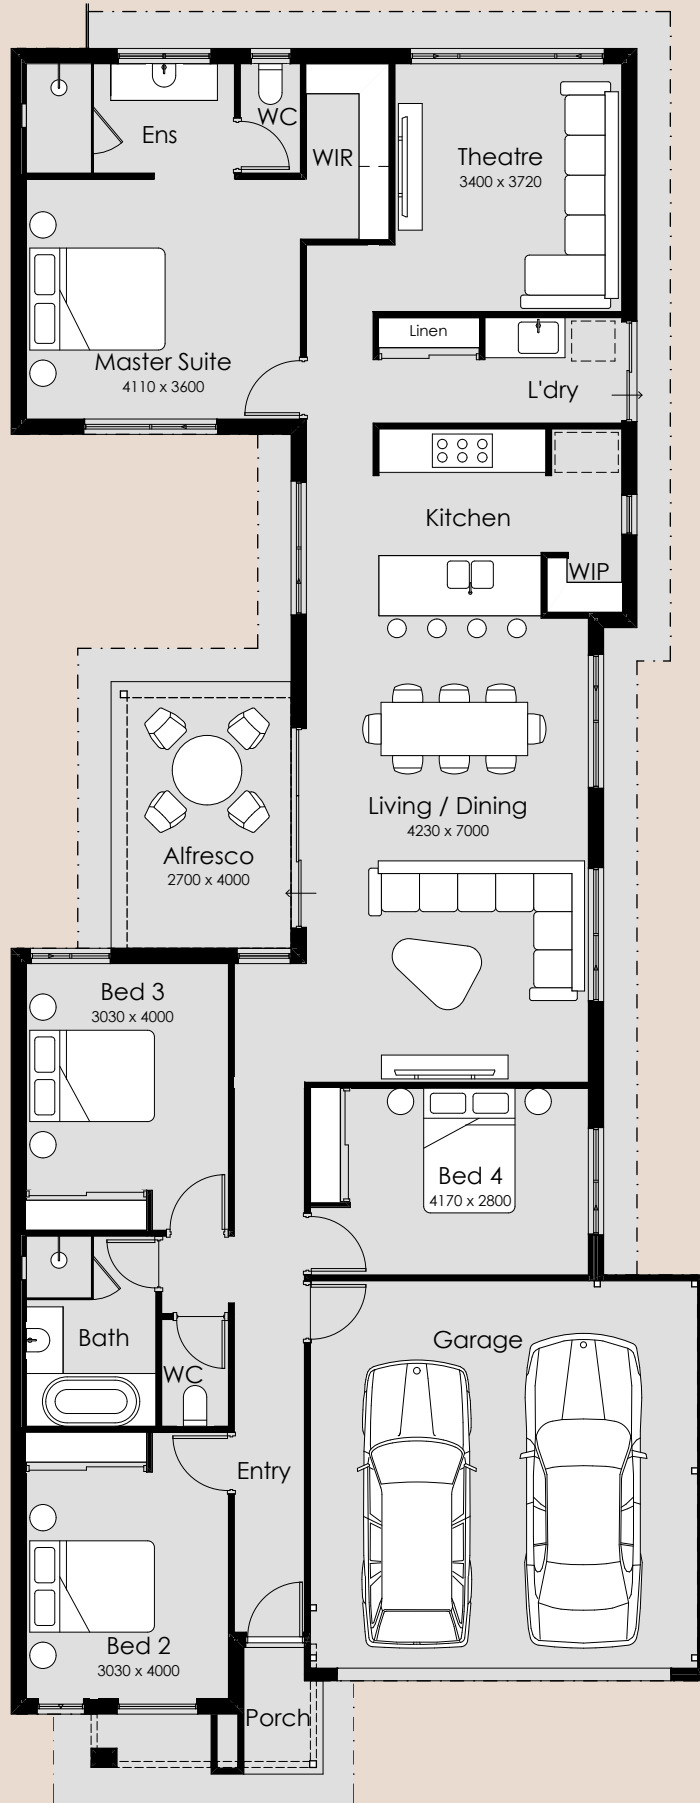

SUMMIT

HOMES GROUP

Charvet

-  4
-  2
-  2

Overall Width – 10.39m
Overall Length – 25.89m
Min Block Width – 10.50m
Min Block Length – 30m
Total Area – 213.47m²