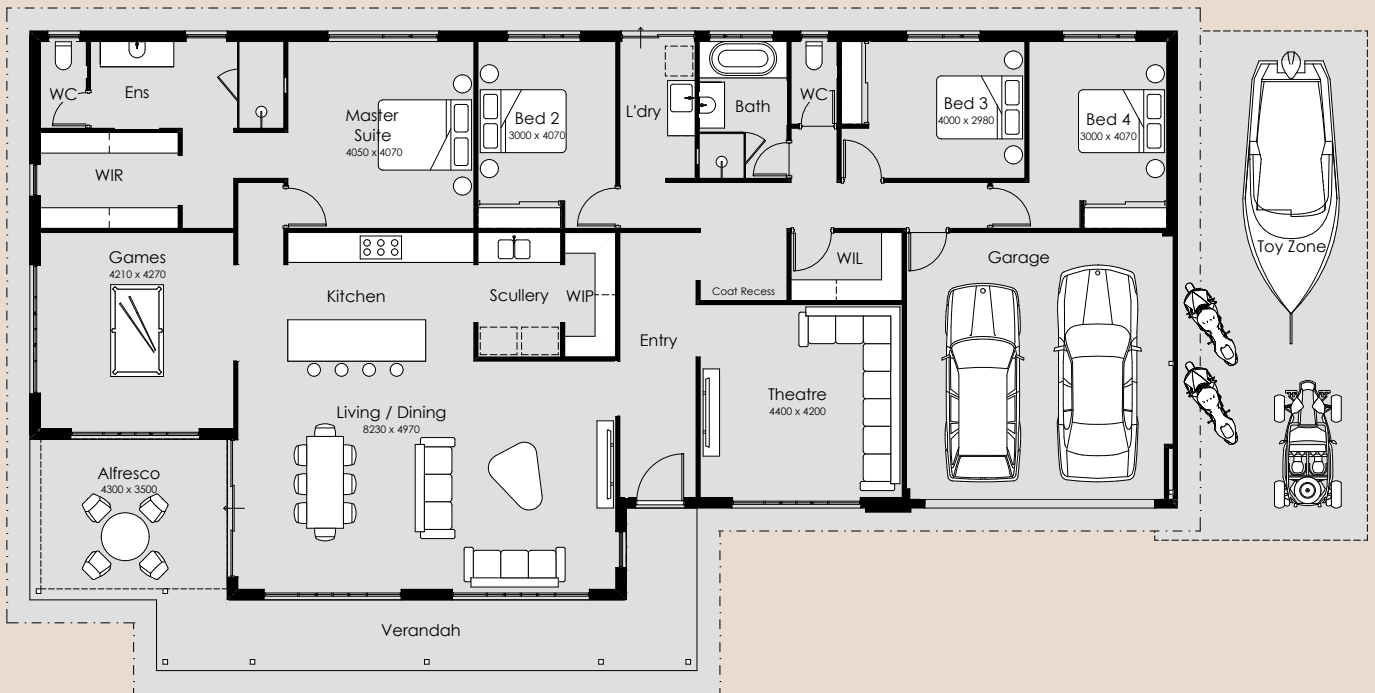

## Harvey Venti

-  4
-  2
-  2

Overall Width – 24.99m

Overall Length – 13.79m

Min Block Width – 27.49m

Total Area – 306.83m<sup>2</sup>