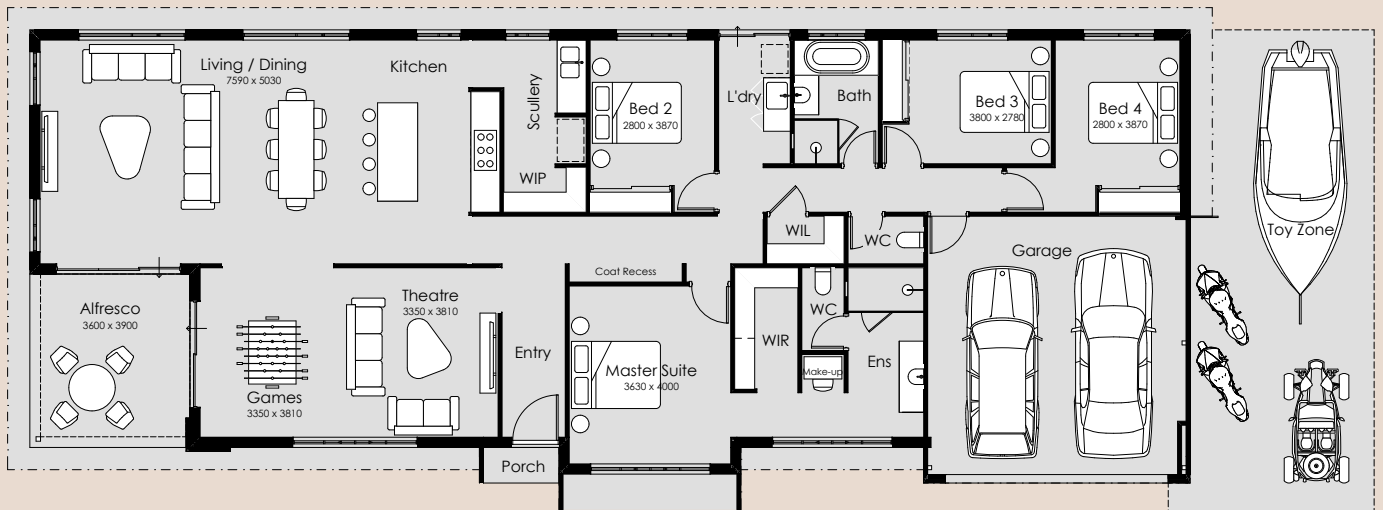

## Jardee Grande

-  4
-  2
-  2

Overall Width – 26.09m

Overall Length – 10.79m

Min Block Width – 28.59m

Total Area – 253.66m<sup>2</sup>