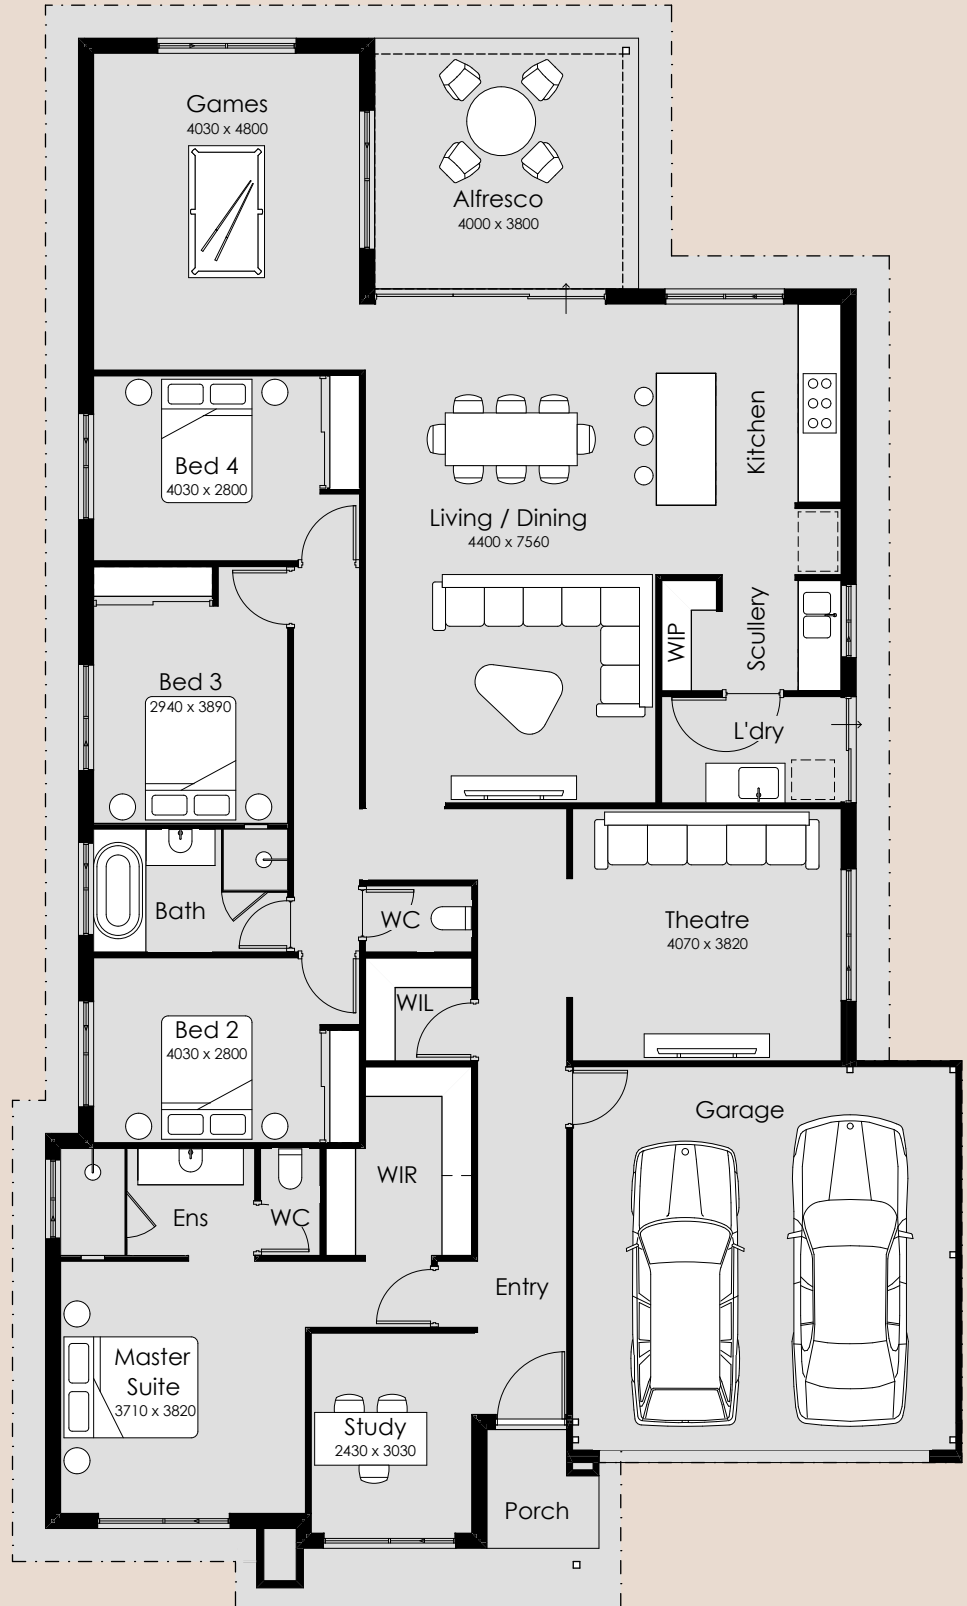

SUMMIT

HOMES GROUP

Lamae

-  4
-  2
-  2

- Overall Width – 13.89m
- Overall Length – 23.49m
- Min Block Width – 15m
- Min Block Length – 30m
- Total Area – 264.01m²