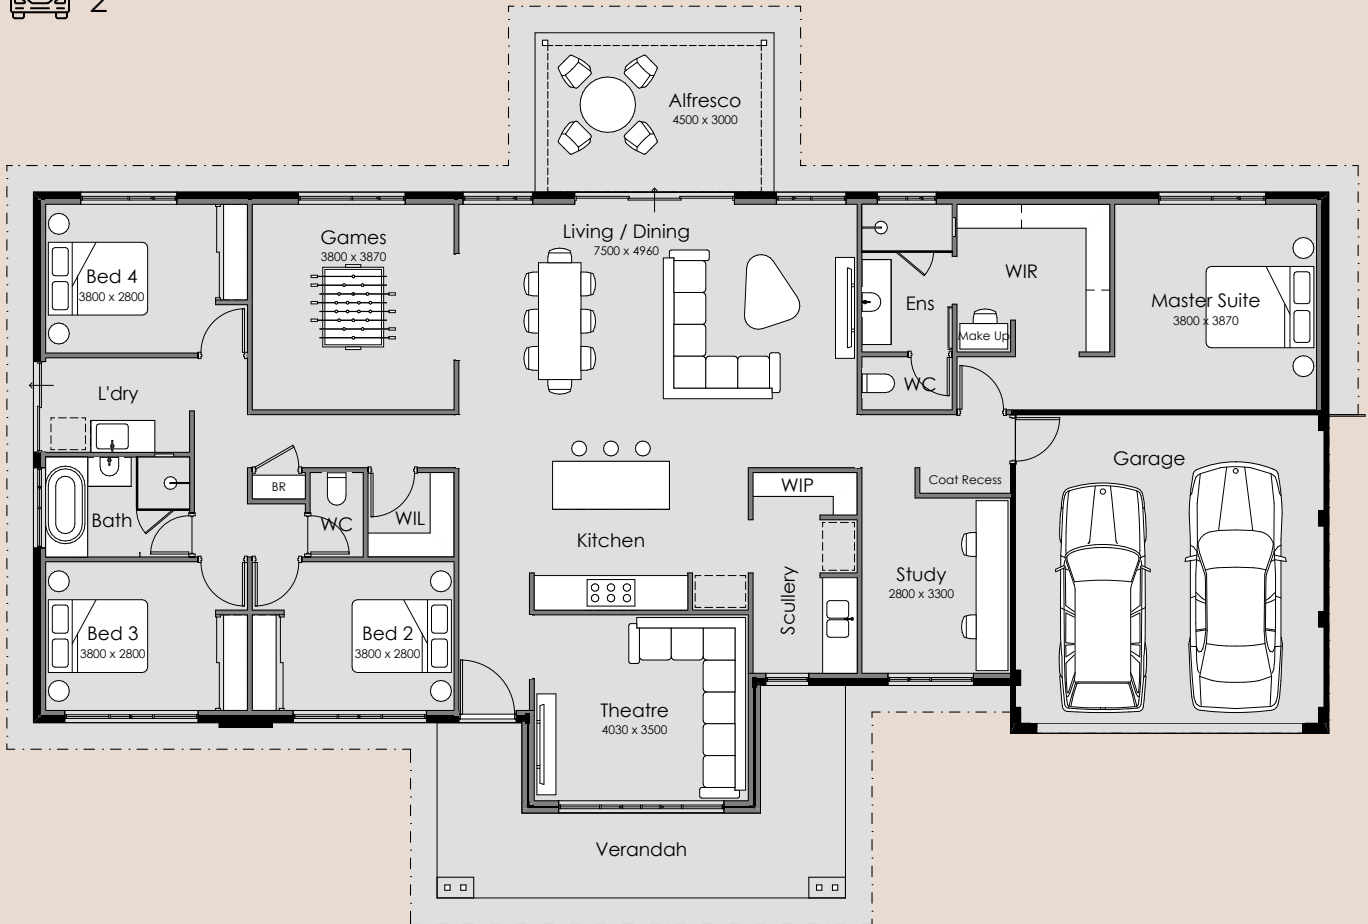

## Merredin Grande

Overall Width – 24.39m

Overall Length – 16.15m

Min Block Width – 26.39m

Total Area – 281.55m<sup>2</sup>