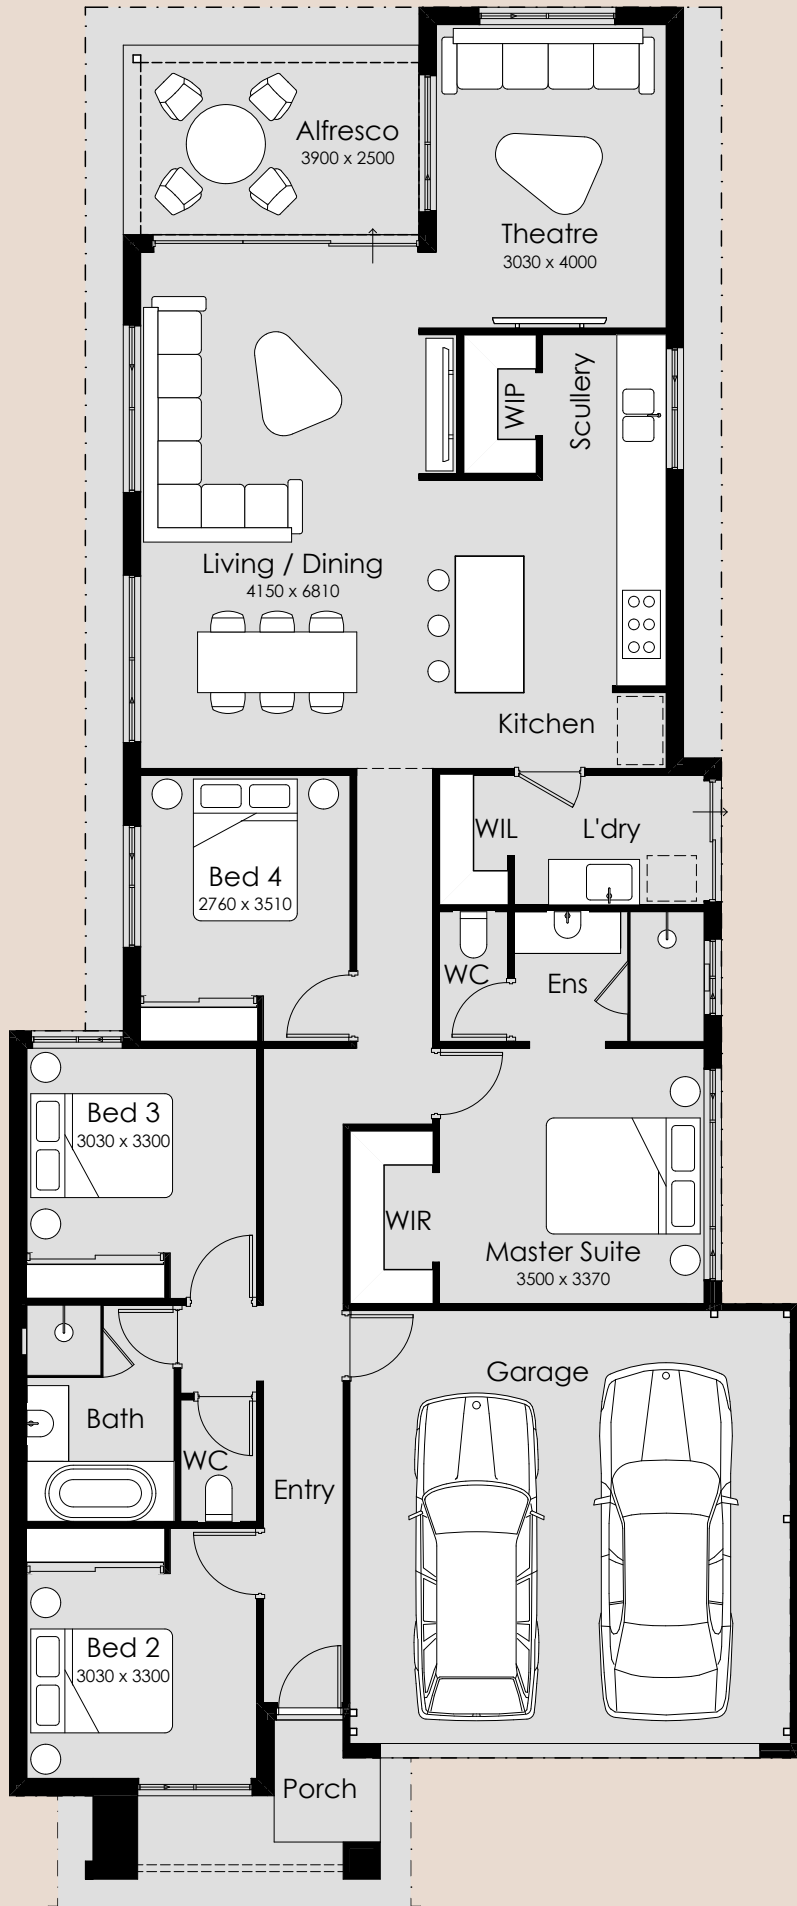

SUMMIT

HOMES GROUP

Loden

-  4
-  2
-  2

Overall Width – 10.39m
Overall Length – 24.69m
Min Block Width – 10.5m
Min Block Length – 30m
Total Area – 202.02m²