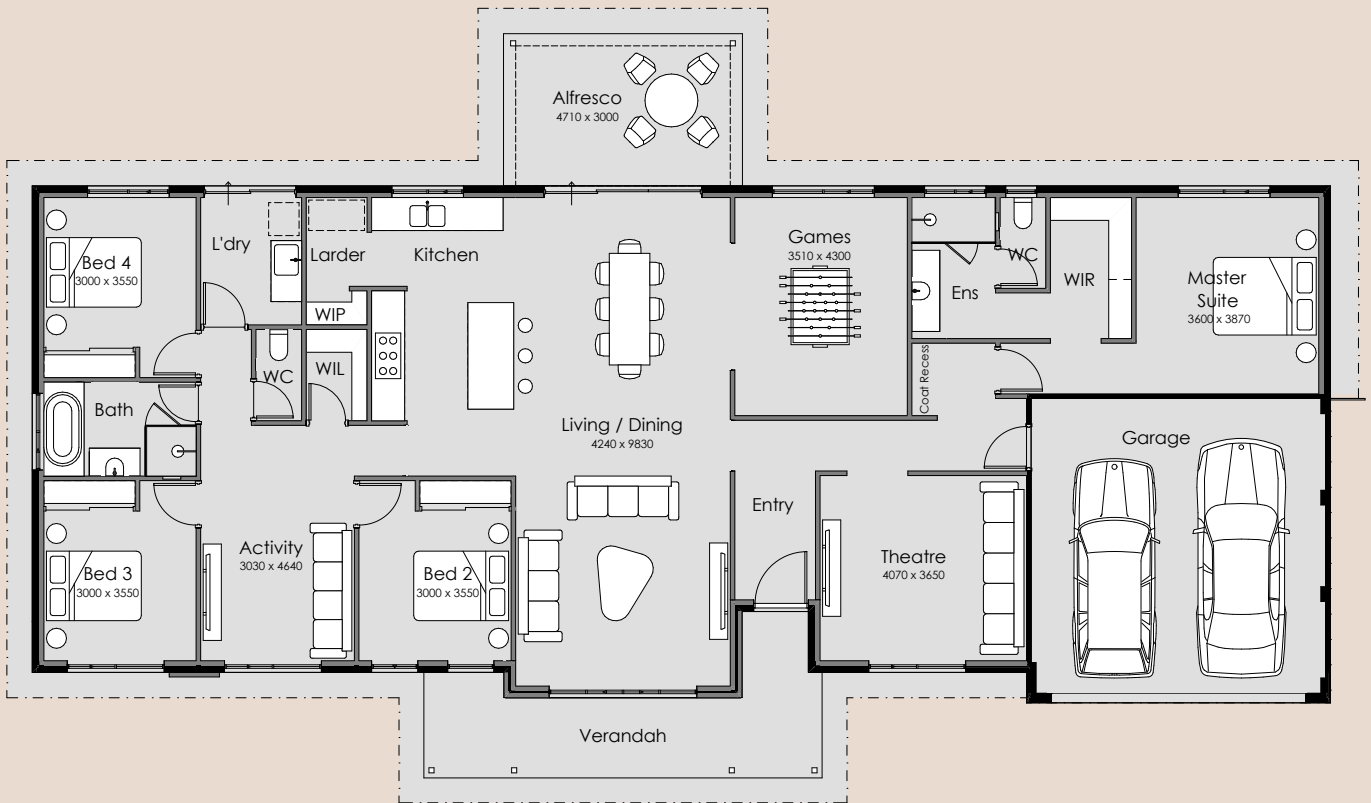

SUMMIT

HOMES GROUP

Oakford Grande

-  4
-  2
-  2

Overall Width – 25.59m

Overall Length – 14.43m

Min Block Width – 27.59m

Total Area – 279.46m²