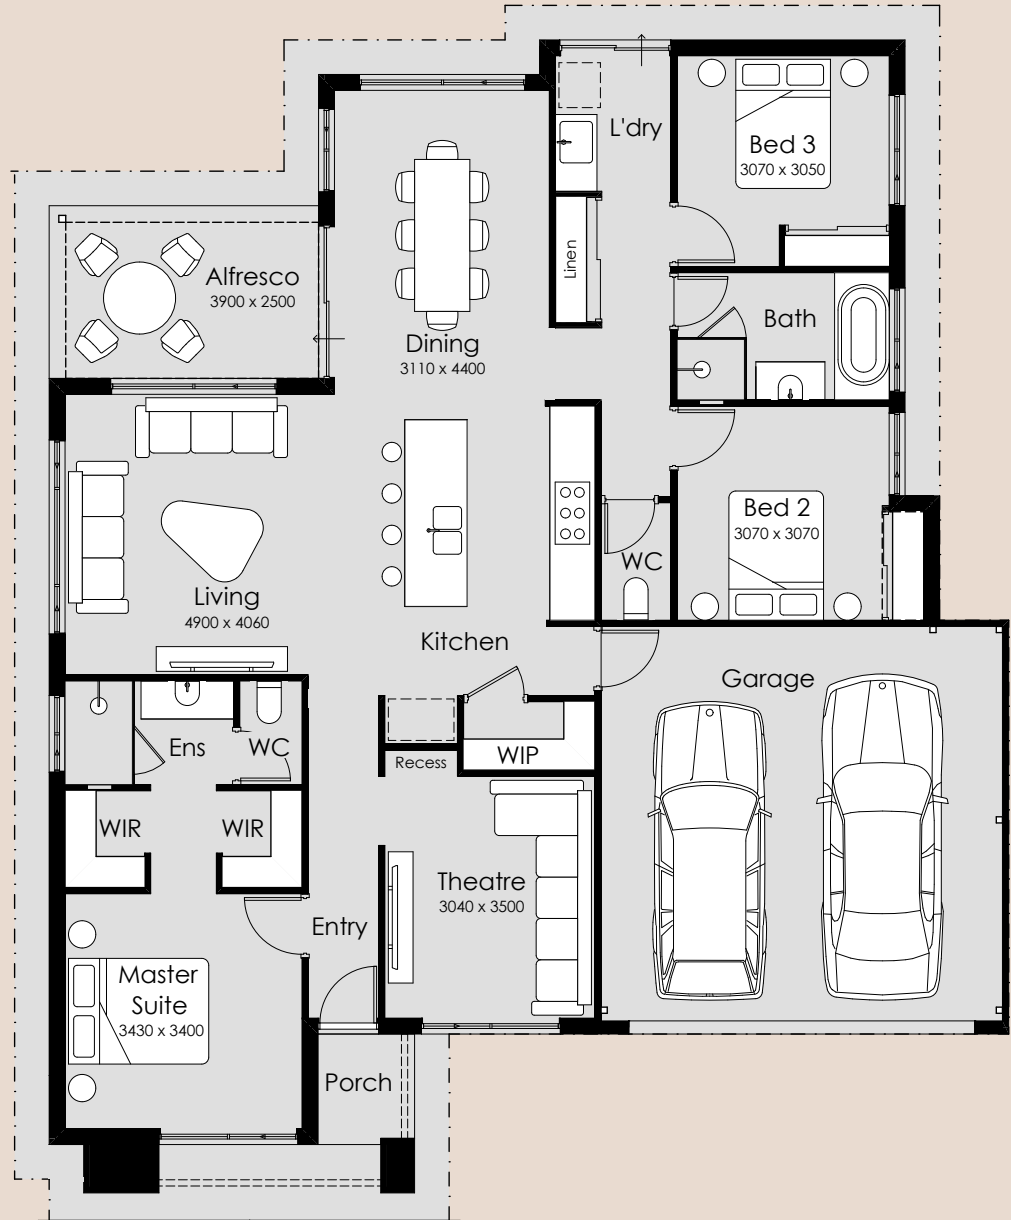

SUMMIT

HOMES GROUP

Rayon

Overall Width – 13.89m
Overall Length – 16.69m
Min Block Width – 15m
Min Block Length – 20m
Total Area – 185.68m²