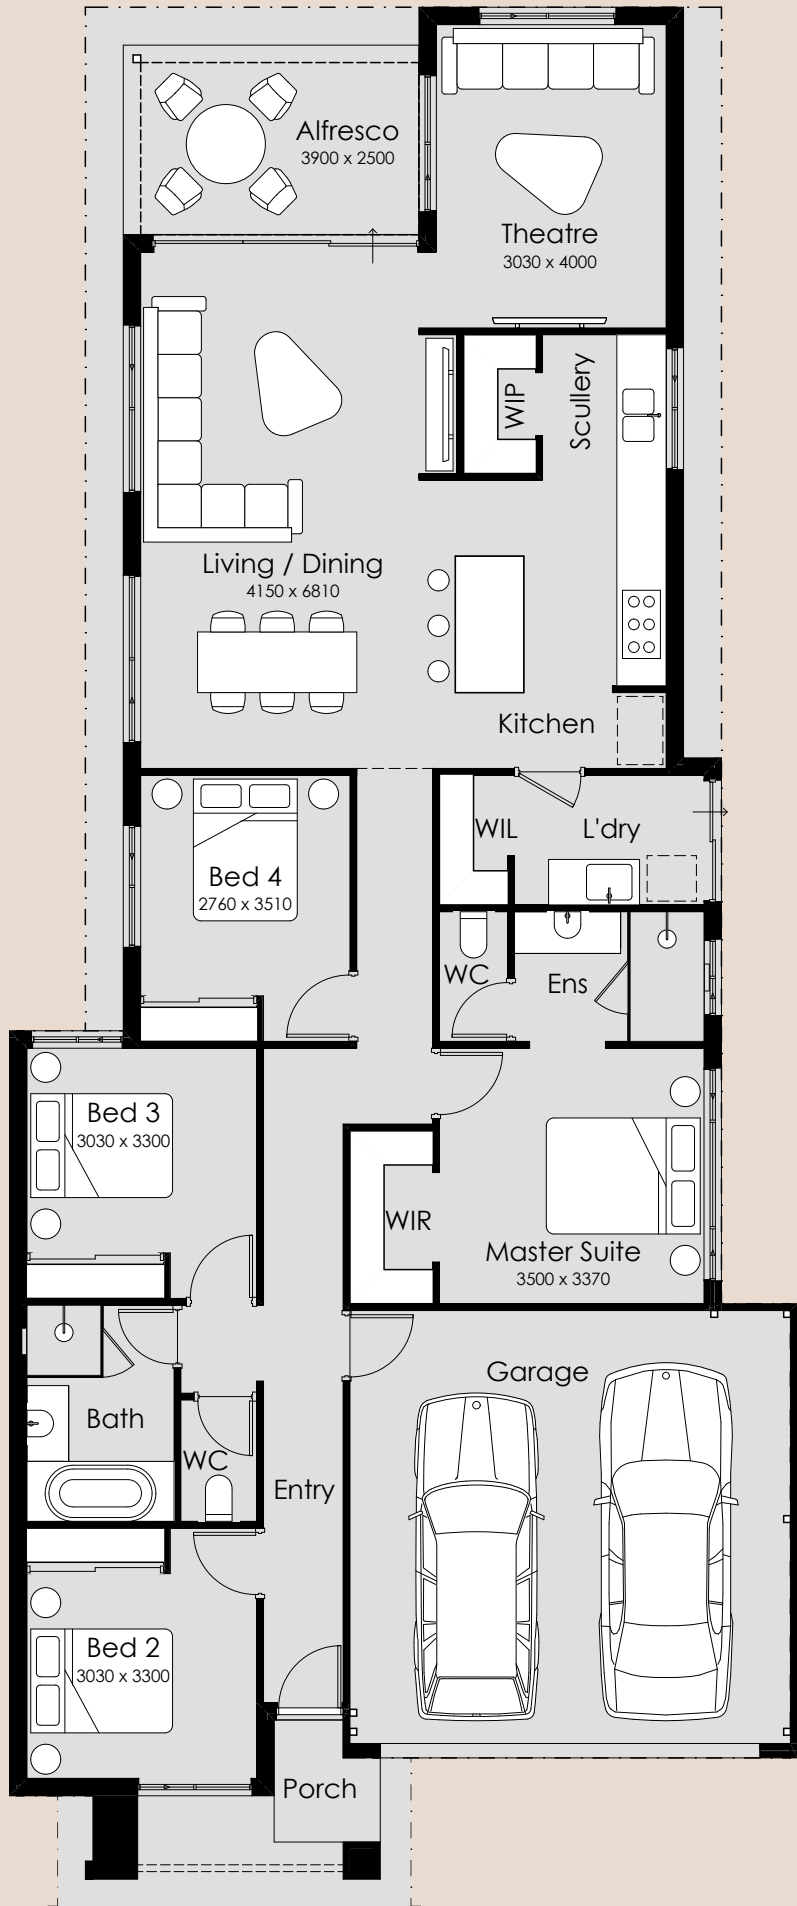

## Loden

- 4
- 2
- 2

Overall Width – 10.39m  
Overall Length – 24.69m  
Min Block Width – 10.5m  
Min Block Length – 25m  
Total Area – 202m<sup>2</sup>