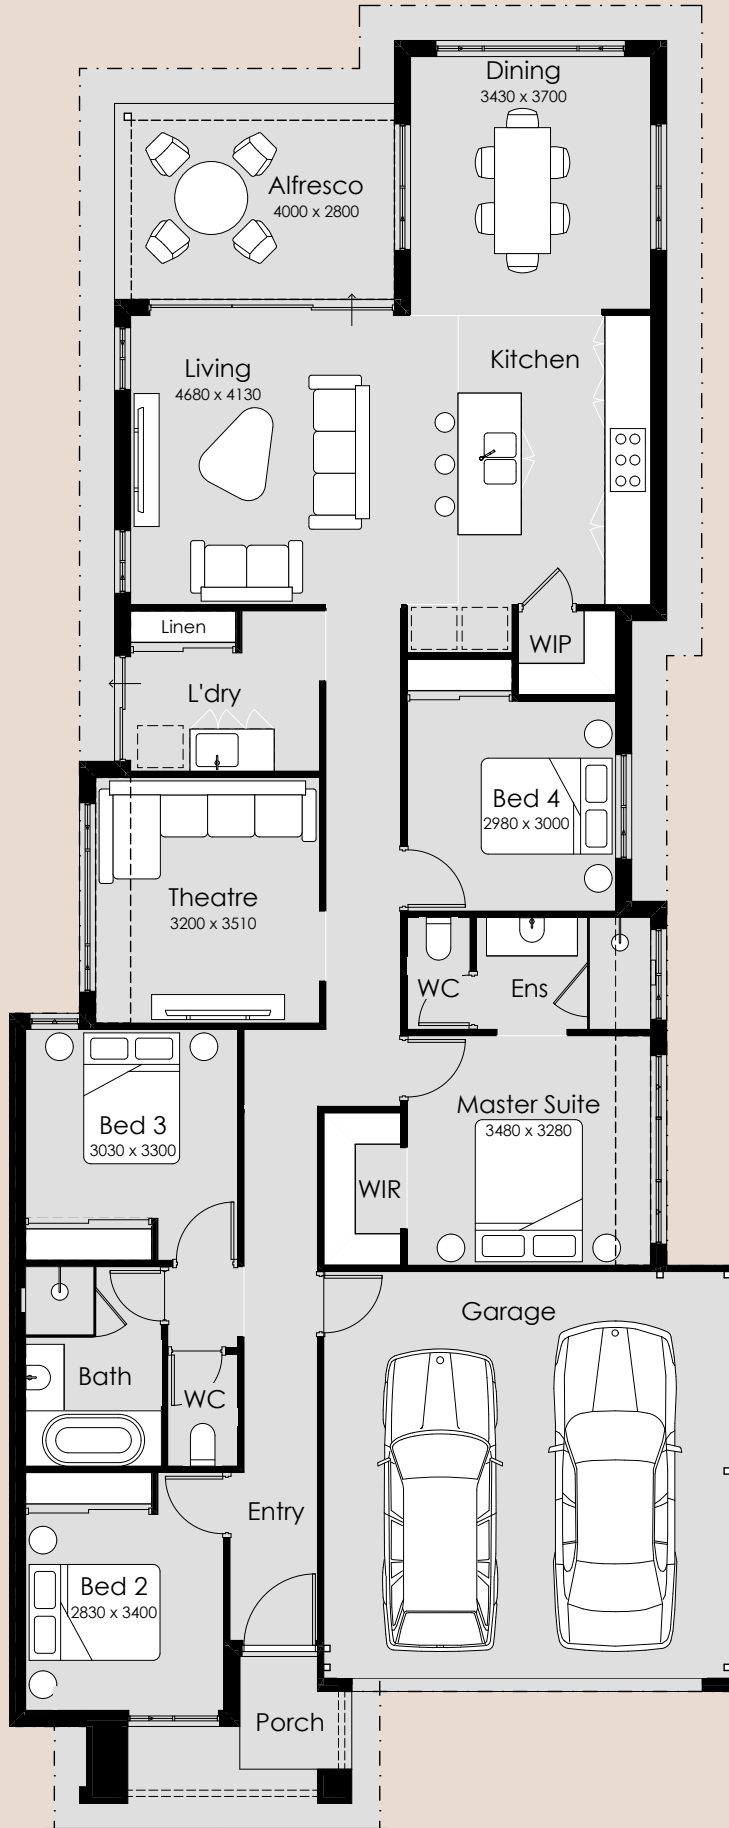

SUMMIT

HOMES GROUP

Sucuri

- 4
- 2
- 2

Overall Width – 10.39m
Overall Length – 25.19m
Min Block Width – 10.50m
Min Block Length – 30m
Total Area – 206m²