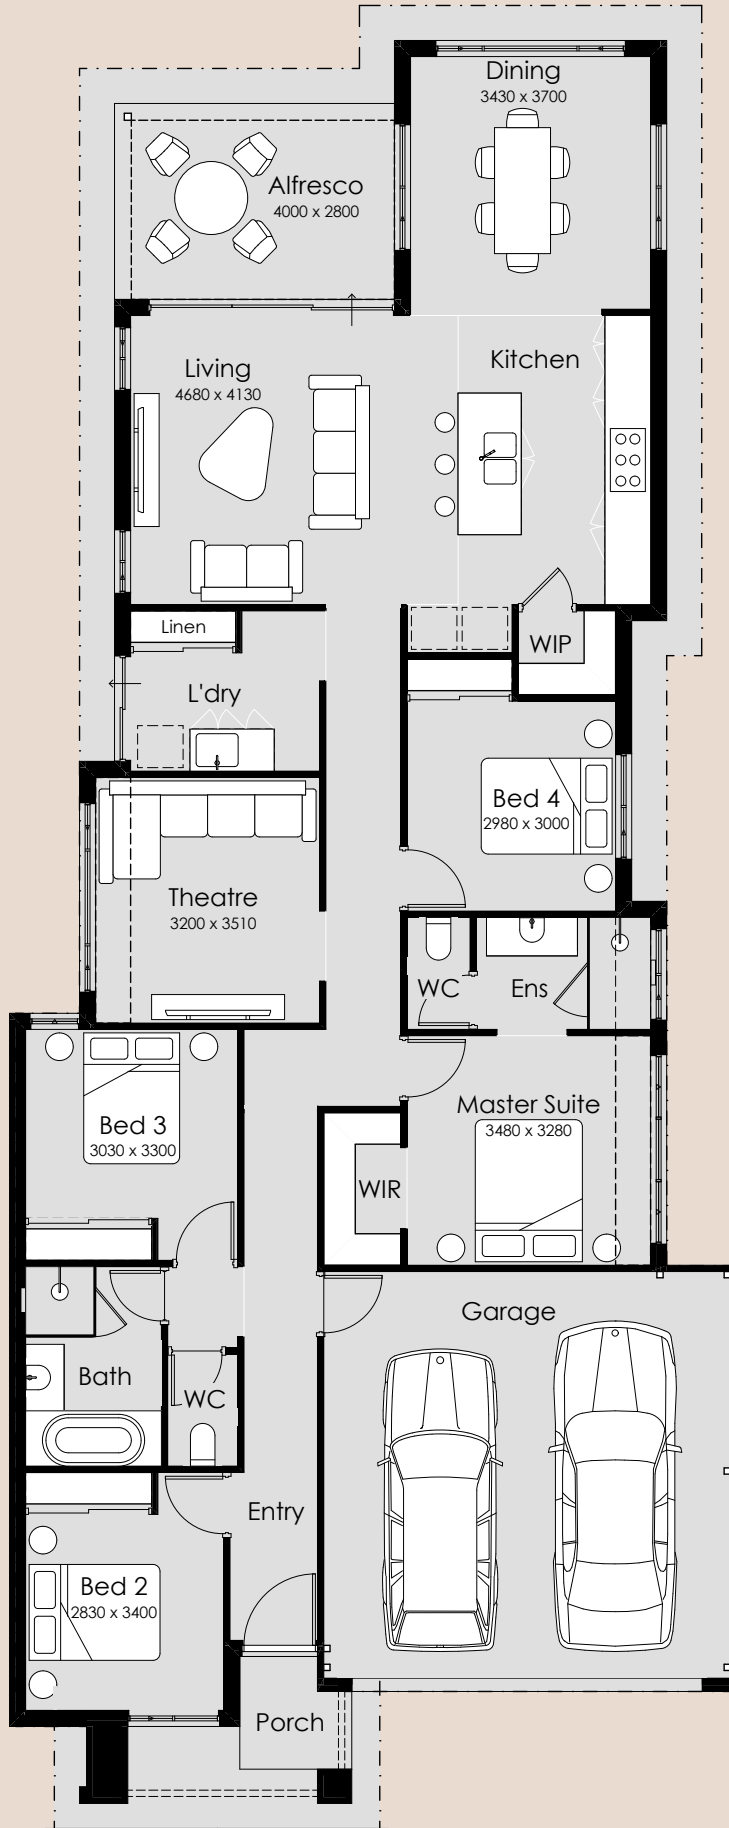

SUMMIT

HOMES GROUP

Sucuri

-  4
-  2
-  2

- Overall Width – 10.39m
- Overall Length – 25.19m
- Min Block Width – 10.50m
- Min Block Length – 30m
- Total Area – 209.31m²