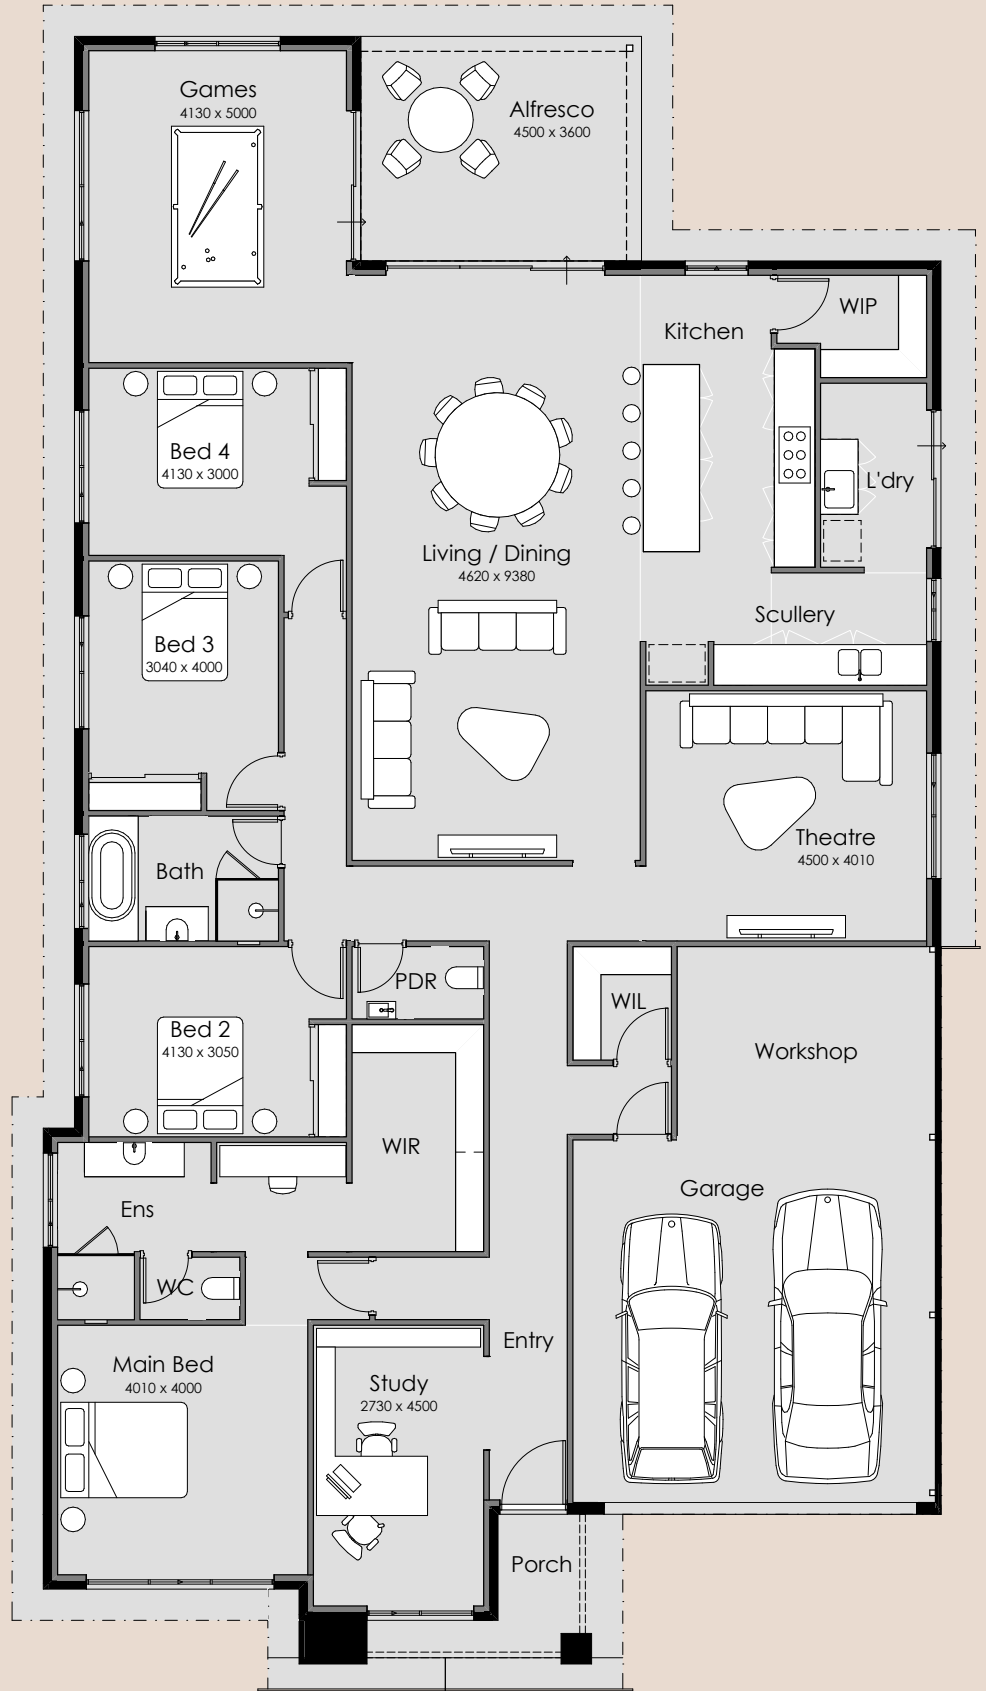

SUMMIT

HOMES GROUP

Cedar

-  4
-  2
-  2

Overall Width – 14.39m
Overall Length – 26.09m
Min Block Width – 17m
Min Block Length – 30m
Total Area – 331.04m²